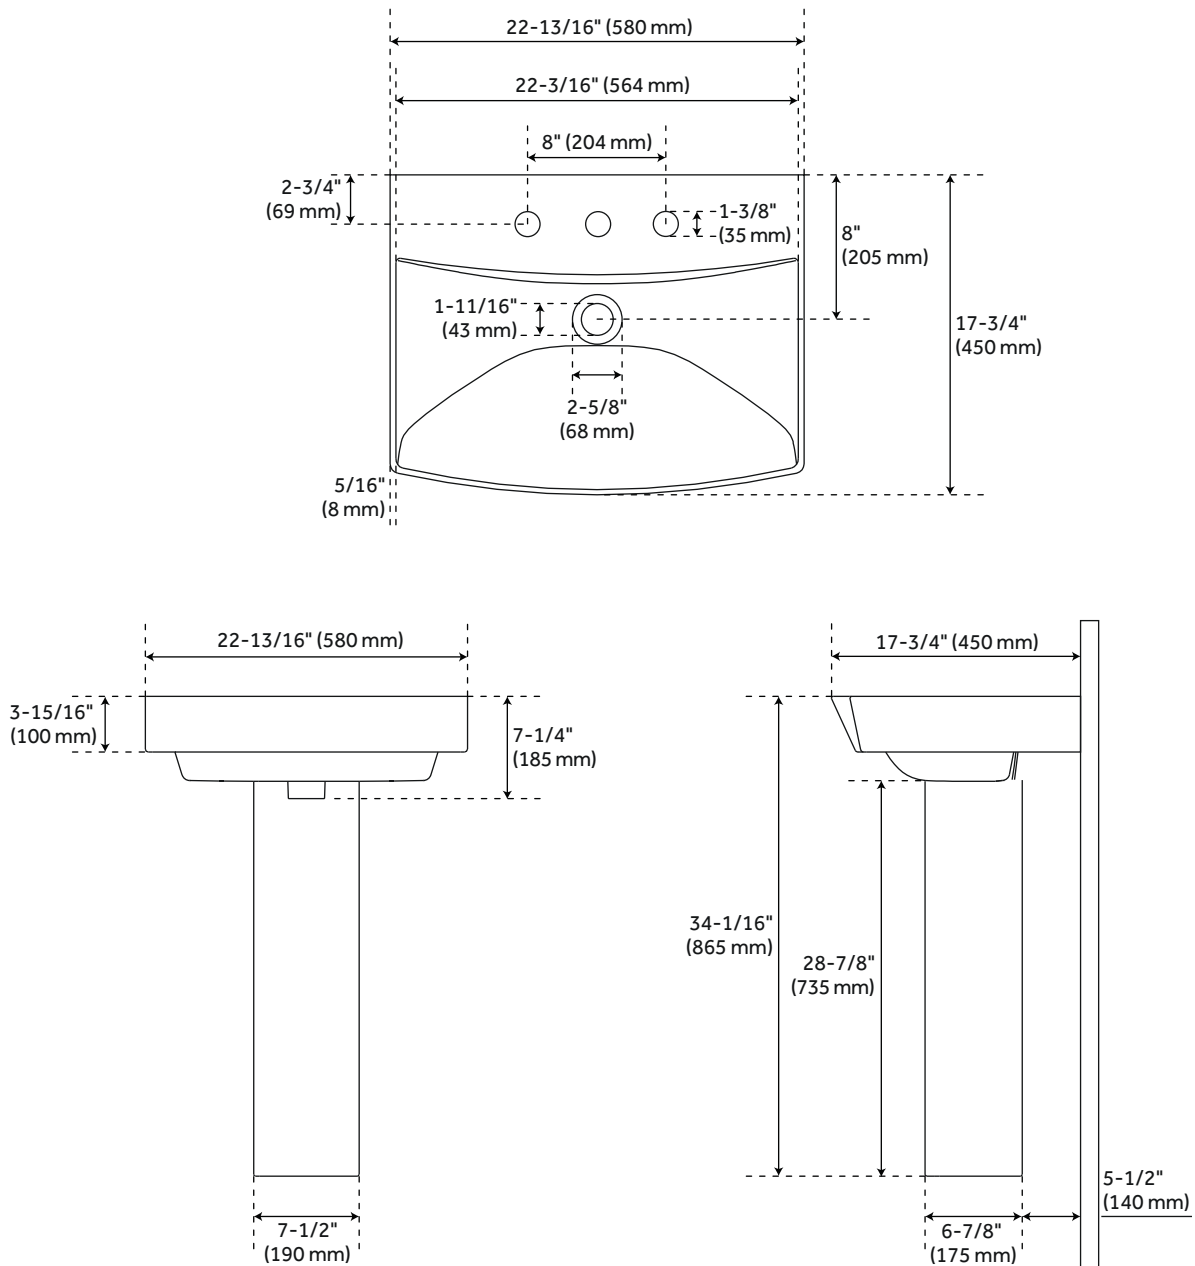

PENTERO PEDESTAL SINK - WHITE

SKU: 951093

Code: SHPE348, SHPE350, SHPE341

FEATURES

Length: 22-13/16"

Width: 17-3/4"

Height: 34"

Sink Shape: Rectangle

Number of Basins: 1

Sink Installation: Pedestal

Product Color: White

Overflow Hole: true

Basin Length: 22-3/16"

Basin Width: 12"

Basin Depth: 5-1/8"

Water Depth To Overflow: 3-5/8"

Rim Thickness: 5/16"

Fits Drain Hole Size: 1-11/16"

Exterior Treatment: Smooth

Interior Treatment: Smooth

Drain Included: No

Faucet Included: No

Sink Material: Fireclay

REVISED 3/31/2023

PENTERO PEDESTAL SINK - WHITE

SKU: 951093

Code: SHPE348, SHPE350, SHPE341

ADDITIONAL FEATURES

- Mounting hardware included.
- Rear overflow.

REVISED 3/31/2023

PENTERO PEDESTAL SINK - WHITE

All dimensions and specifications are nominal and may vary. Use actual products for accuracy in critical situations.