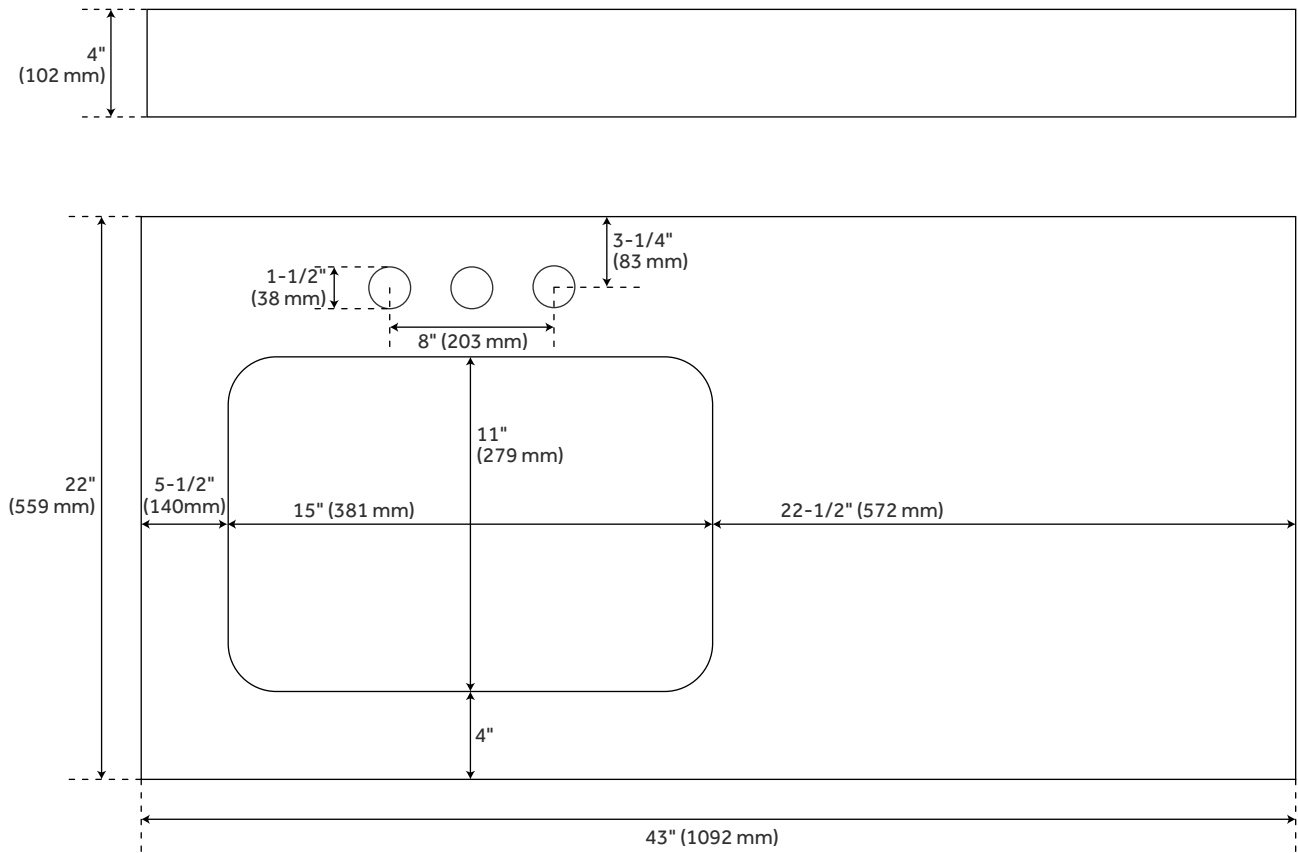

43" X 22"

3CM VANITY TOP FOR OFFSET RECTANGULAR UNDERMOUNT SINK - ABSOLUTE BLACK

SKU: 950856, 457039

VANITY TOP FEATURES

Vanity Top Options: Absolute Black Granite
Vanity Top Material: Marble
Number of Basins: 1
Sink Installation: Undermount - Rectangle
Assembly Required: No
Faucet Included: No
Sink Included: Optional
Backsplash: Yes
Porcelain Sinks Have Overflow with
Optional Chrome Cover

CONTENTS

VANITY TOP PAGE 2
SINKS PAGE 3

REVISED 09/16/2020

43" X 22"

STONE VANITY TOP

SKU: 950856, 457039

FEATURES

- Faucet Centers: 8"
- Basin Length: 15"
- Basin Width: 11"
- Drain Size: 1-1/2"
- Vanity Top Depth: 22"
- Vanity Top Width: 43"
- Vanity Top Thickness: 3cm

APPROXIMATE WEIGHTS

- Granite: 90 - 100 lbs.
- Marble: 85 - 90 lbs.
- Quartz: 80 - 85 lbs.

It is recommended to have the product at the job site before finalizing plumbing.

Only stone tops include a backsplash.

All dimensions and specifications are nominal and may vary. Use actual products for accuracy in critical situations.

PRODUCT IMAGE

OPTIONAL PORCELAIN

RECTANGULAR UNDERMOUNT SINK

FEATURES

Length: 18-1/4"
Width: 14"
Height: 7-5/8"
Basin Length: 16"
Basin Width: 11-3/4"
Water Depth to Rim: 5-1/2"
Water Depth to Overflow: 4-1/8"
Drain Hole: 1-1/2"