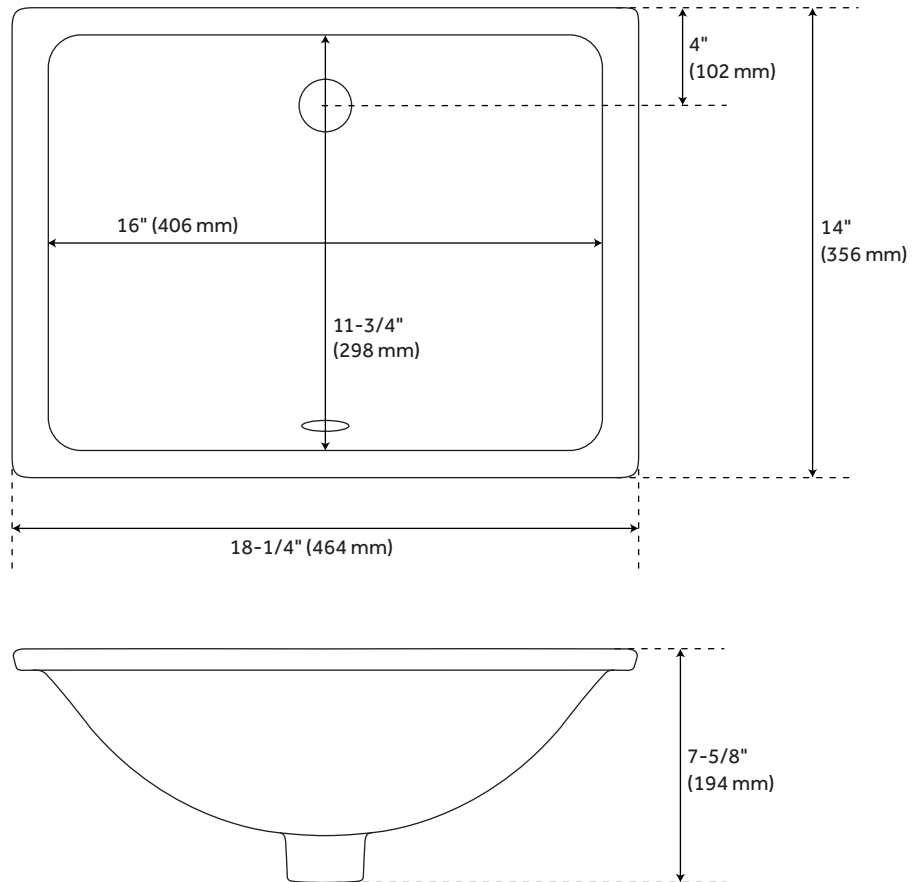

43" X 22"

3CM VANITY TOP FOR OFFSET RECTANGULAR UNDERMOUNT SINK - ABSOLUTE BLACK

SKU: 950856, 457039

VANITY TOP FEATURES

Vanity Top Options: Absolute Black Granite
Vanity Top Material: Marble
Number of Basins: 1
Sink Installation: Undermount - Rectangle
Assembly Required: No
Faucet Included: No
Sink Included: Optional
Backsplash: Yes
Porcelain Sinks Have Overflow with
Optional Chrome Cover

CONTENTS

VANITY TOP PAGE 2
SINKS PAGE 3

REVISED 09/16/2020

43" X 22"

STONE VANITY TOP

SKU: 950856, 457039

FEATURES

- Faucet Centers: 8"
- Basin Length: 15"
- Basin Width: 11"
- Drain Size: 1-1/2"
- Vanity Top Depth: 22"
- Vanity Top Width: 43"
- Vanity Top Thickness: 3cm

APPROXIMATE WEIGHTS

- Granite: 90 - 100 lbs.
- Marble: 85 - 90 lbs.
- Quartz: 80 - 85 lbs.

It is recommended to have the product at the job site before finalizing plumbing.

Only stone tops include a backsplash.

All dimensions and specifications are nominal and may vary. Use actual products for accuracy in critical situations.

PRODUCT IMAGE

OPTIONAL PORCELAIN

RECTANGULAR UNDERMOUNT SINK

FEATURES

Length: 18-1/4"
Width: 14"
Height: 7-5/8"
Basin Length: 16"
Basin Width: 11-3/4"
Water Depth to Rim: 5-1/2"
Water Depth to Overflow: 4-1/8"
Drain Hole: 1-1/2"