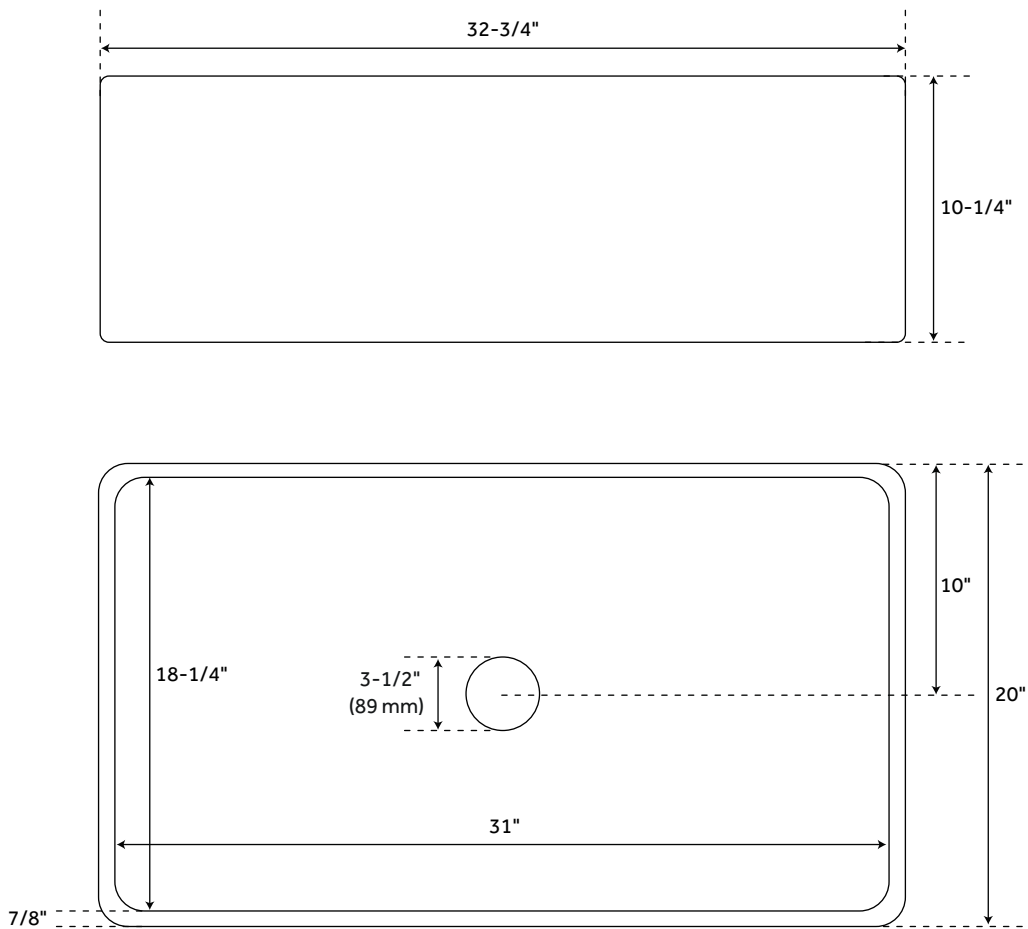

### FEATURES

- Made of solid, heavy-duty fireclay.
- Smooth, ripple-resistant surface.
- If purchasing drain separately, it must be able to accommodate a sink drain thickness of 1".
- All sink dimensions are ( $\pm 1/2"$ ).
- Material: Fireclay
- Basin Split: Single
- Apron Design: Smooth
- Faucet Centers: No Faucet Hole
- Number Of Basins: 1
- Product Color: White
- Faucet Included: No
- Faucet Holes: No Faucet Hole
- Drain Included: Optional
- Exterior Treatment: Smooth
- Interior Treatment: Smooth
- Sink Installation: Farmhouse

### CONTENTS

33" SINK ..... PAGE 2

REVISED 03/25/2021

# 33" BRAUNIG

### FEATURES

- Length: 32-3/4"
- Width: 20"
- Height: 10-1/4"
- Basin Length: 31"
- Basin Width: 18-1/4"
- Water Depth To Rim: 9-3/8"
- Apron Front Rim Thickness: 7/8"
- Side And Back Rim Thickness: 7/8"
- Fits Drain Hole Size: 3-1/2"