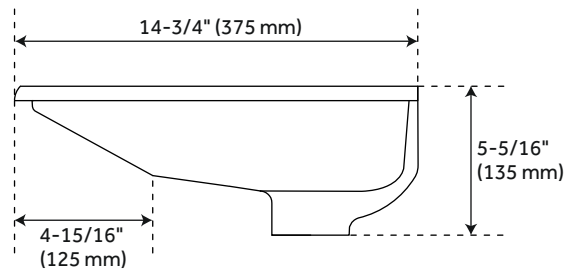

BOYLAN PORCELAIN UNDERMOUNT BATHROOM SINK

SKU: 453257
Code: SHBYU1812

FEATURES

Installation Type: Undermount
Material: Porcelain
Length: 20-3/8"
Width: 14-3/4"
Height: 5-5/16"
Sink Shape: Rectangle
Number of Basins: 1
Sink Installation: Undermount
Faucet Centers: No Faucet Hole
Overflow Hole: Yes
Basin Length: 18"
Basin Width: 12-3/8"
Basin Depth: 3-11/16"
Water Depth To Overflow: 2-7/8"
Rim Thickness: 1-3/16"
Fits Drain Hole Size: 1-1/2"
Interior Treatment: Smooth
Drain Included: No
Faucet Included: No
Sink Material: Porcelain
Water Depth to Rim: 3-11/16"
Weight: 24.2

IAPMO
ASME A112.19.2/CSA B45.1
Massachusetts Accepted

REVISED 1/11/2024

BOYLAN PORCELAIN UNDERMOUNT BATHROOM SINK

SKU: 453257

Code: SHBYU1812

ADDITIONAL FEATURES

- Cutout template included
- Mounting hardware included
- ADA compliant when installed to the specific requirements of the regulation.

REVISED 1/11/2024

BOYLAN PORCELAIN UNDERMOUNT BATHROOM SINK

All dimensions and specifications are nominal and may vary. Use actual products for accuracy in critical situations.