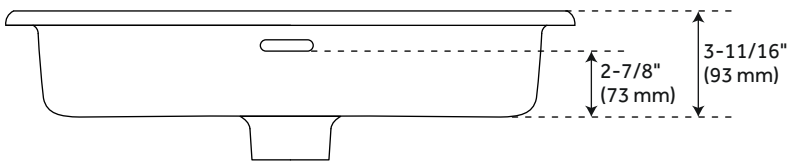

BOYLAN PORCELAIN UNDERMOUNT BATHROOM SINK

SKU: 453257
Code: SHBYU1812

FEATURES

Installation Type: Undermount
Material: Porcelain
Length: 20-3/8"
Width: 14-3/4"
Height: 5-5/16"
Sink Shape: Rectangle
Number of Basins: 1
Sink Installation: Undermount
Faucet Centers: No Faucet Hole
Overflow Hole: Yes
Basin Length: 18"
Basin Width: 12-3/8"
Basin Depth: 3-11/16"
Water Depth To Overflow: 2-7/8"
Rim Thickness: 1-3/16"
Fits Drain Hole Size: 1-1/2"
Interior Treatment: Smooth
Drain Included: No
Faucet Included: No
Sink Material: Porcelain
Water Depth to Rim: 3-11/16"
Weight: 24.2

IAPMO
ASME A112.19.2/CSA B45.1
Massachusetts Accepted

REVISED 1/11/2024

BOYLAN PORCELAIN UNDERMOUNT BATHROOM SINK

SKU: 453257

Code: SHBYU1812

ADDITIONAL FEATURES

- Cutout template included
- Mounting hardware included
- ADA compliant when installed to the specific requirements of the regulation.

REVISED 1/11/2024

BOYLAN PORCELAIN UNDERMOUNT BATHROOM SINK

All dimensions and specifications are nominal and may vary. Use actual products for accuracy in critical situations.