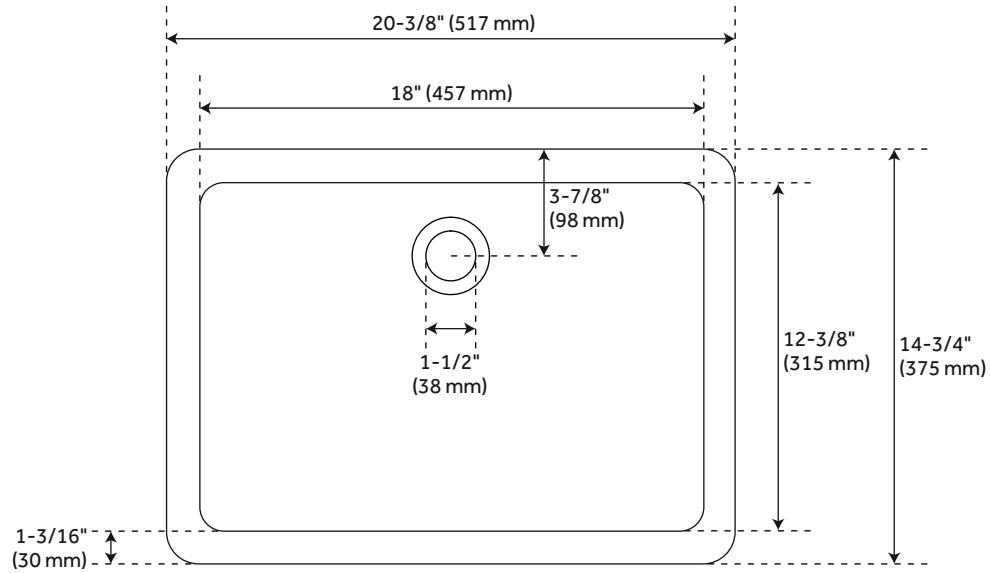

BOYLAN PORCELAIN UNDERMOUNT BATHROOM SINK

SKU: 453257
Code: SHBYU1812

FEATURES

Installation Type: Undermount
Material: Porcelain
Length: 20-3/8"
Width: 14-3/4"
Height: 5-5/16"
Sink Shape: Rectangle
Number of Basins: 1
Sink Installation: Undermount
Faucet Centers: No Faucet Hole
Overflow Hole: Yes
Basin Length: 18"
Basin Width: 12-3/8"
Basin Depth: 3-11/16"
Water Depth To Overflow: 2-7/8"
Rim Thickness: 1-3/16"
Fits Drain Hole Size: 1-1/2"
Interior Treatment: Smooth
Drain Included: No
Faucet Included: No
Sink Material: Porcelain
Water Depth to Rim: 3-11/16"
Weight: 24.2

IAPMO
ASME A112.19.2/CSA B45.1
Massachusetts Accepted

REVISED 1/11/2024

BOYLAN PORCELAIN UNDERMOUNT BATHROOM SINK

SKU: 453257

Code: SHBYU1812

ADDITIONAL FEATURES

- Cutout template included
- Mounting hardware included
- ADA compliant when installed to the specific requirements of the regulation.

REVISED 1/11/2024

BOYLAN PORCELAIN UNDERMOUNT BATHROOM SINK

All dimensions and specifications are nominal and may vary. Use actual products for accuracy in critical situations.