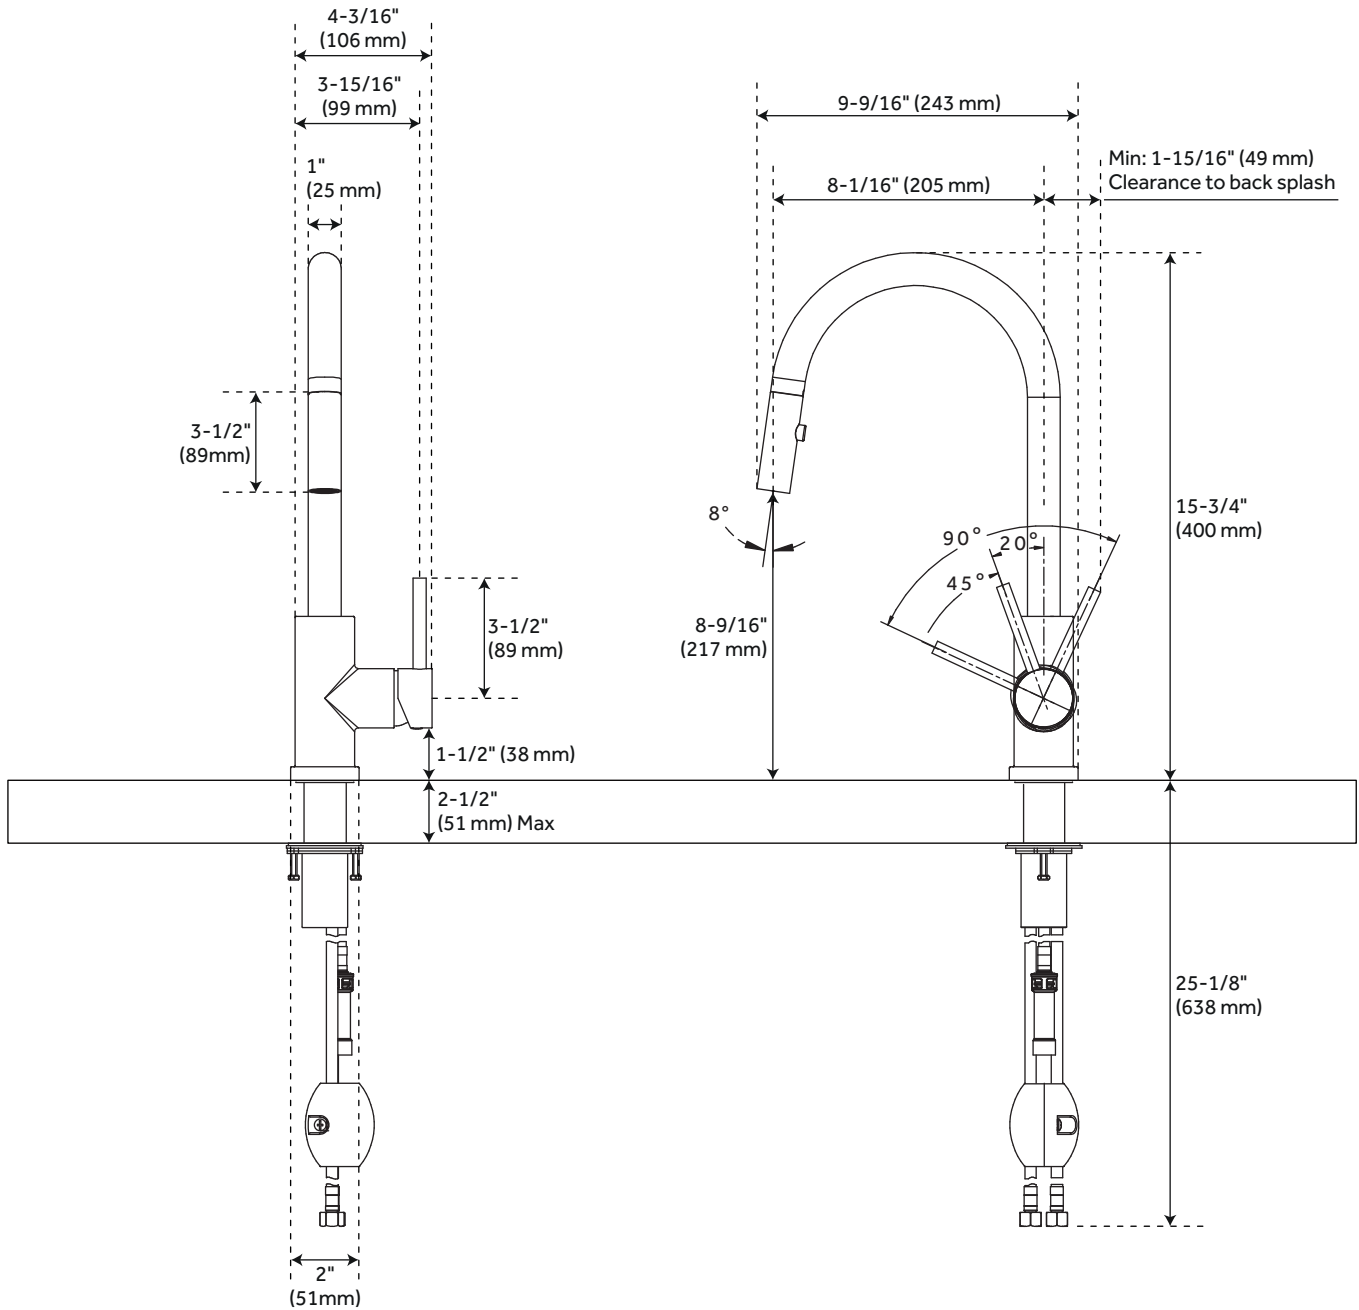

## FEATURES

Installation Type: Single-Hole  
Features: Pull-Down  
Design: Modern  
Length: 4-3/16"  
Width: 9-9/16"  
Height: 15-3/4"  
Base Plate Diameter: 2"  
Faucet Centers: Single-Hole  
Drain Included: No  
Faucet Material: Metal  
Handle Type: Lever  
Handle Length: 3-1/2"  
IPS: 3/8"  
Flow Rate: 1.75 gpm (6.6 L/min) @ 60 psi  
Kitchen Faucet Holes: 1  
Max. Countertop Thickness: 2-1/8"  
Height To Spout: 8-9/16"  
Spout Reach: 8-1/16"  
Swivel Spout: true  
Handle Height: 1-1/2"  
Ceramic Disc Cartridges: Yes  
Hot and Cold Indicators: No

# RAVENEL SINGLE-HOLE PULL-DOWN KITCHEN FAUCET

SKU: 949685

Code: SH453882, SHXCRA102

## ADDITIONAL FEATURES

- 2-function sprayer: stream and aerated spray.
- Button has to be held down for aerated spray.
- Braided nylon supplies.
- 360 degree swivel spout.

REVISED 3/17/2023

# RAVENEL SINGLE-HOLE PULL-DOWN KITCHEN FAUCET

SKU: 949685  
SHXCRA102

All dimensions and specifications are nominal and may vary. Use actual products for accuracy in critical situations.