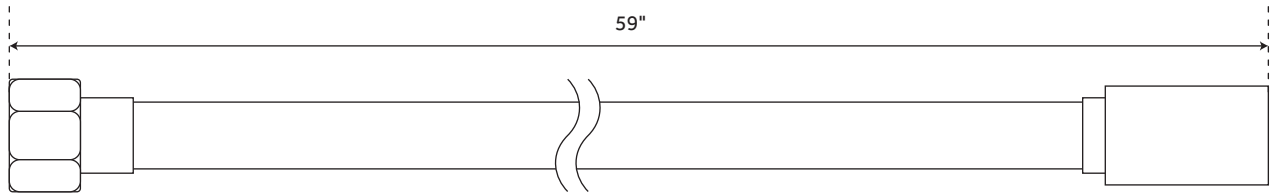

FLEXIBLE

SHOWER HOSE

SKU: 940968

FEATURES

Material: PVC

Length: 59"

Assembly Required: No

SIGNATURE HARDWARE LIFETIME WARRANTY

See website for warranty information

All product dimensions are nominal.

REVISED 10/31/2018