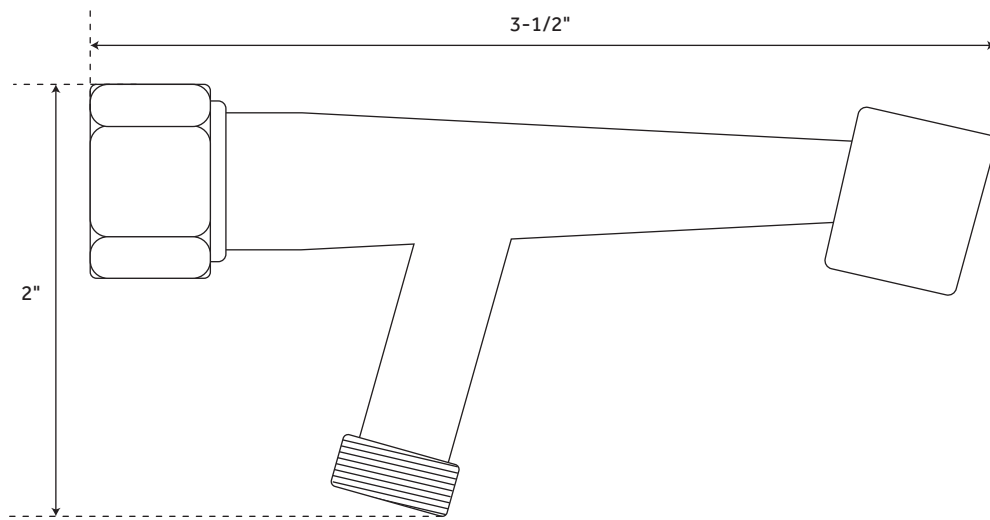

MODERN

HAND SHOWER WATER SUPPLY AND CRADLE

SKU: 934852

FEATURES

Material: Brass
Length: 2"
Width: 2"
Height: 3-1/2"

SIGNATURE HARDWARE LIFETIME WARRANTY

See website for warranty information

All product dimensions are nominal.