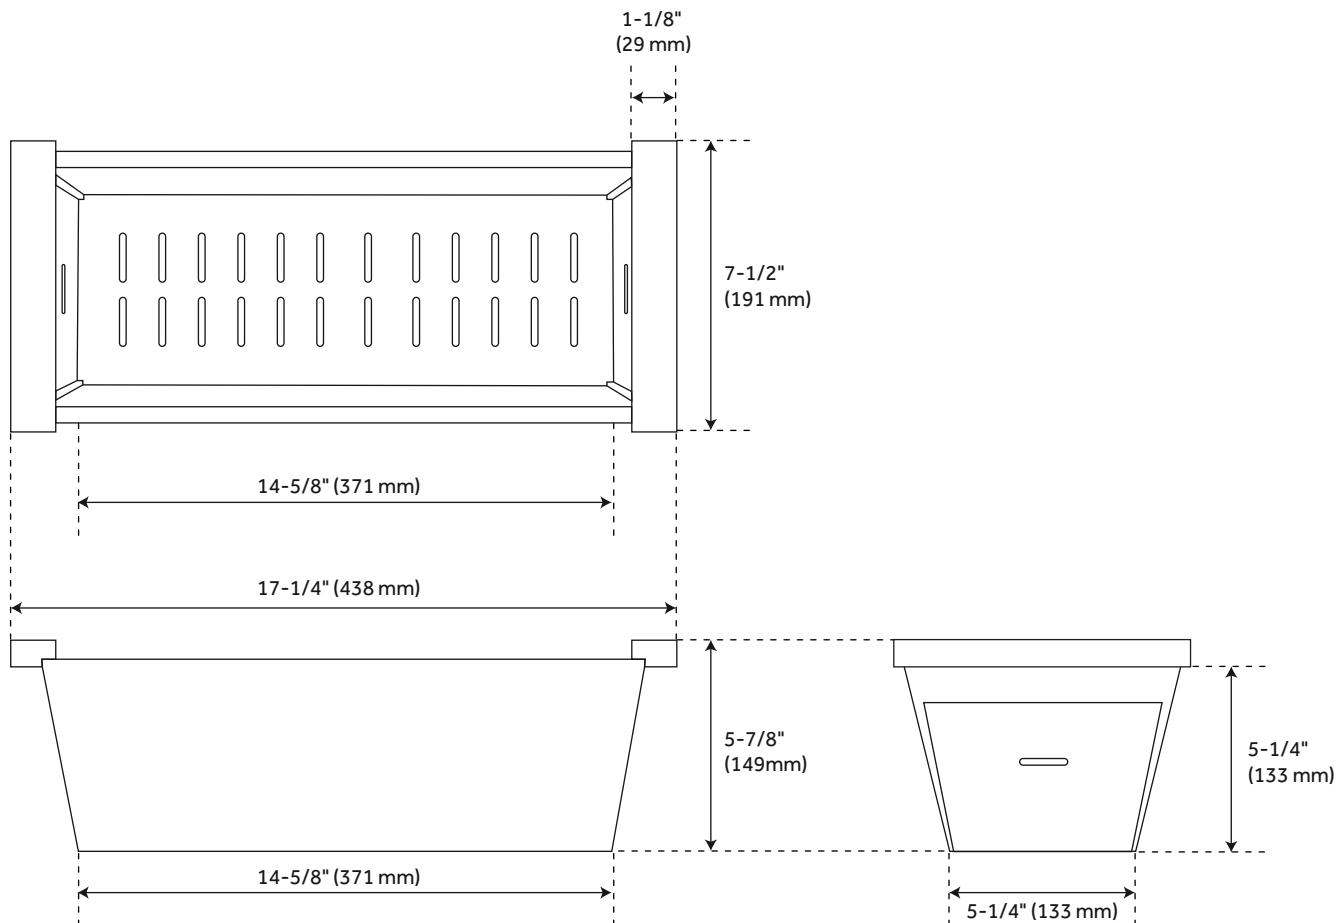

COLANDER

METAL WITH WOOD HANDLES

SKU: 453826

FEATURES

Compatible with the Brumfield Fireclay Farmhouse Sinks

CONTENTS

COLANDER PAGE 2

REVISED 04/28/2020

COLANDER

METAL WITH WOOD HANDLES

SKU: 453826

FEATURES

Length: 17-1/4"
Width: 7-1/2"
Height: 5-7/8"

PRODUCT IMAGE

All dimensions and specifications are nominal and may vary. Use actual products for accuracy in critical situations.