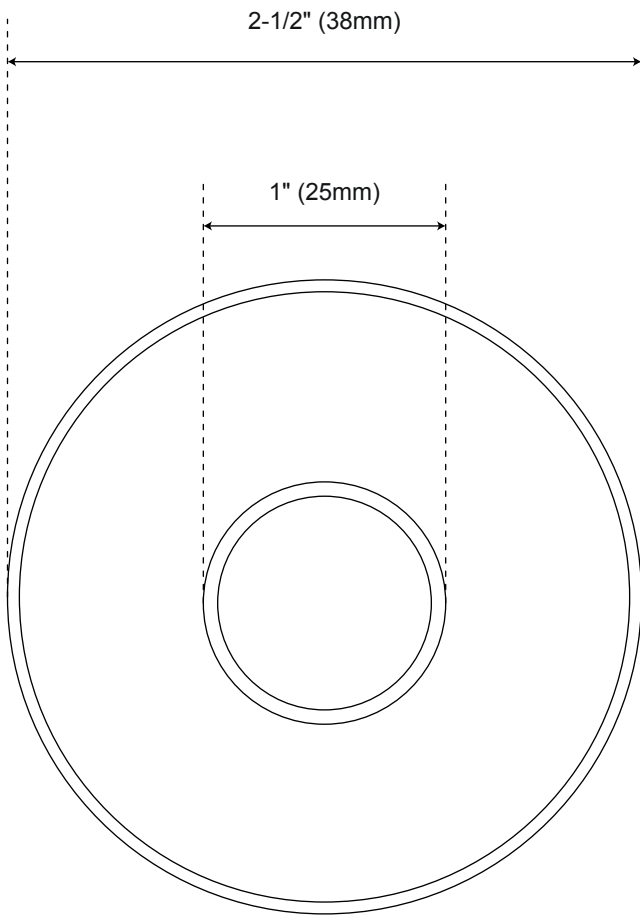

# Shower Arm Flange

Front

Side

All product dimensions are nominal.