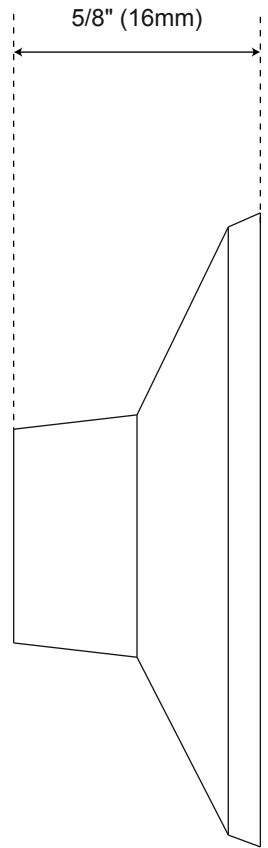

# Shower Arm Flange

Front

Side

All product dimensions are nominal.