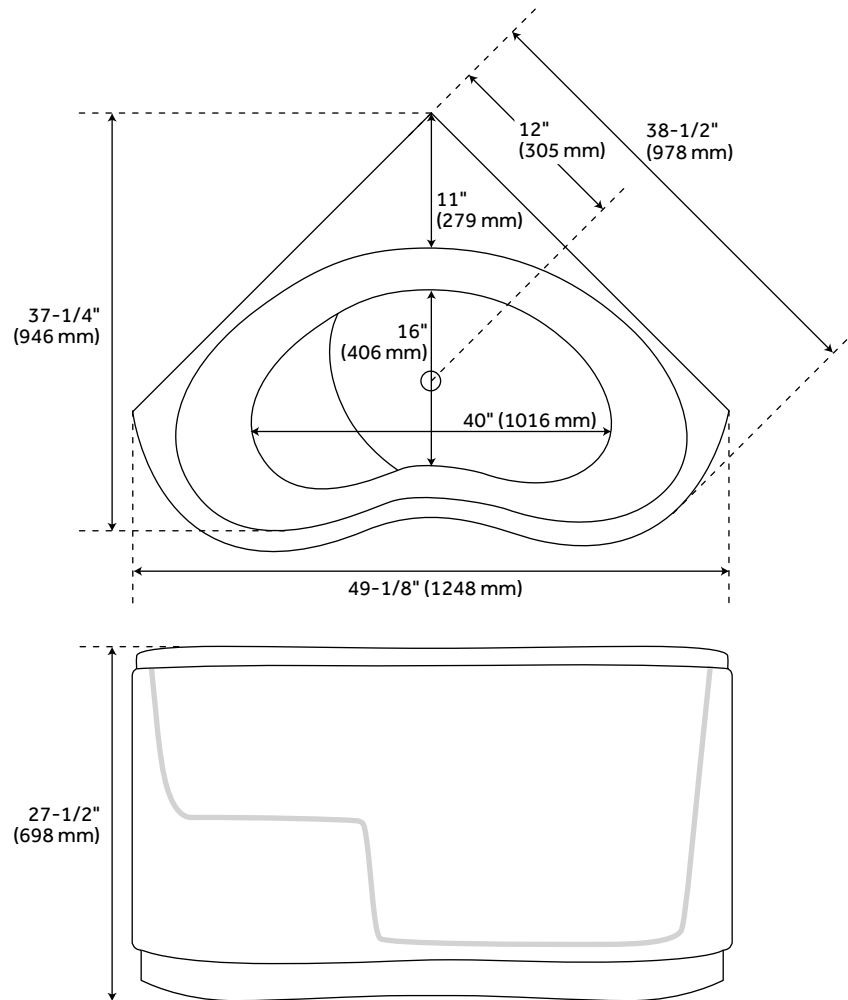

49" KENORA

ACRYLIC CORNER TUB

SKU: 920846

FEATURES

Design: Modern
Product Finish: White
Features: Corner
Shape: Specialty
Material: Acrylic
Tap Deck: No
Drain Included: No
Drain Placement: Center
Overflow Options: No Overflow Drilling/ Drain
Faucet Included: No
Faucet Drillings: No Drillings
Built-In Adjusters: Yes

CONTENTS

49" TUB PAGE 2

REVISED 08/13/2021

49" KENORA

ACRYLIC CORNER TUB

SKU: 920846

FEATURES

- Length: 49-1/8"
- Width: 37-1/4"
- Height: 27-1/2"
- Tub Interior Length: 41-3/4"
- Tub Interior Width: 22"
- Water Depth to Rim: 20"
- Tub Weight Uncrated (lbs): 66
- Tub Weight Crated (lbs): 188

PRODUCT IMAGE

All dimensions and specifications are nominal and may vary. Use actual products for accuracy in critical situations.

PAGE 2