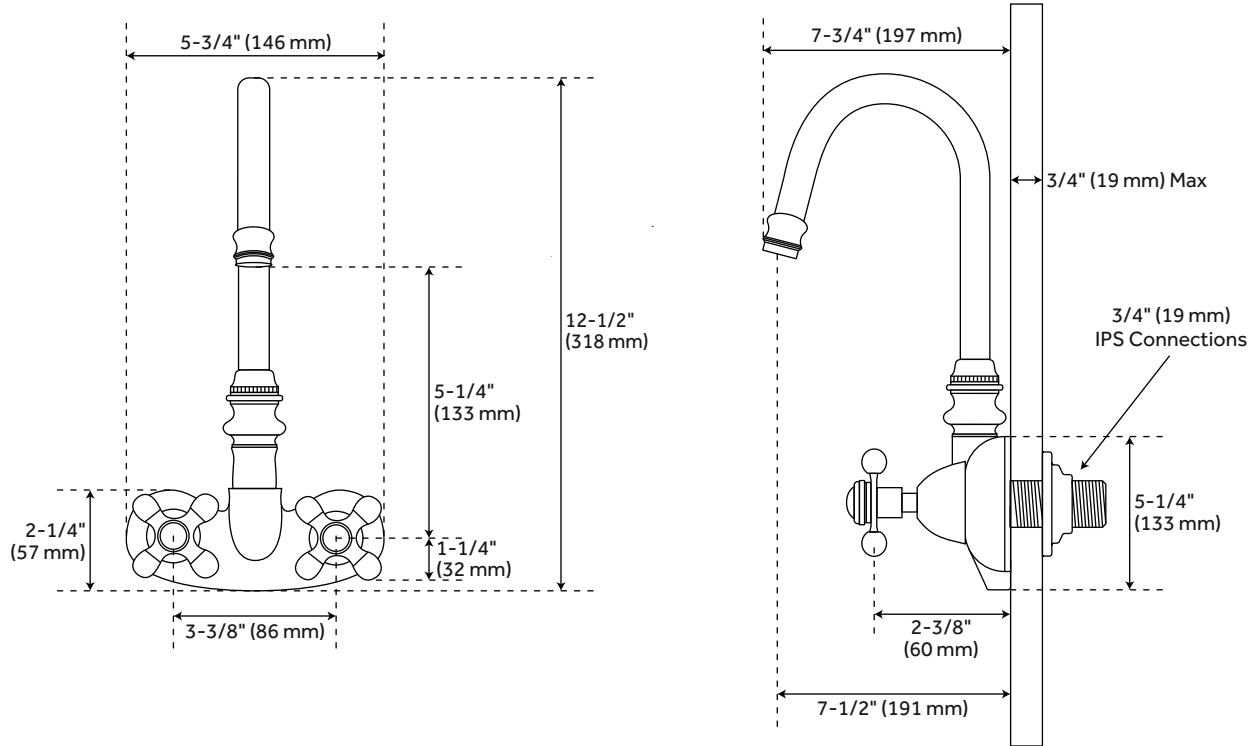

GOOSENECK

TUB-WALL-MOUNT FAUCET - CROSS HANDLES

SKU: 902355

FEATURES

Installation Type: Tub Wall Mount
Faucet Centers: 3-3/8"
Handle Type: Cross
Features: Gooseneck
Max. Deck Thickness: 3/4"
Material: Brass
Length: 5-3/4"
Width: 7-3/4"
Height: 12-1/2"
Height To Spout: 5-1/4"
Spout Reach: 7-1/2"
Handle Material: Brass
Hot and Cold Indicators: Yes
Base Plate Length: 5-1/4"
Base Plate Width: 2-1/4"