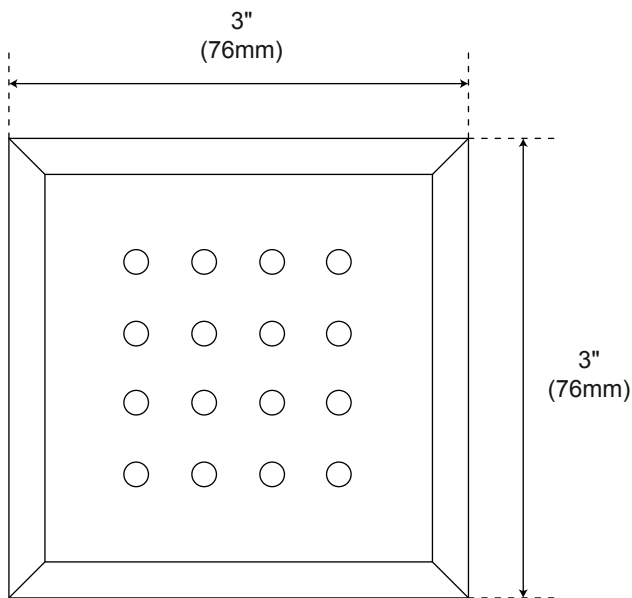

RYLE RAINFALL SHOWER SET

WITH 3 BODY SPRAYS

SPECIFICATIONS

CONTENTS

Shower Valve.....	2
Overhead Shower Head.....	3
Body Sprays	4

Shower Valve

Front

Side

All product dimensions are nominal.

Overhead Shower Head

All product dimensions are nominal.

Body Sprays

Front

Side

All product dimensions are nominal.

Diverter

(back)

All product dimensions are nominal.