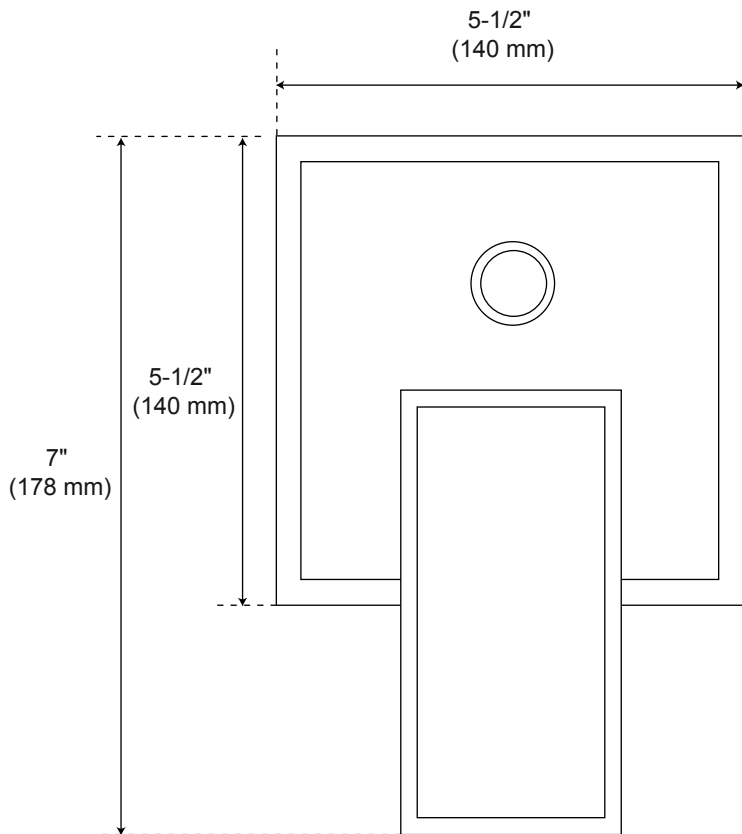

RYLE RAINFALL SHOWER SET

WITH 3 BODY SPRAYS

SPECIFICATIONS

CONTENTS

Shower Valve.....	2
Overhead Shower Head.....	3
Body Sprays	4

Shower Valve

Front

Side

All product dimensions are nominal.

Overhead Shower Head

All product dimensions are nominal.

Body Sprays

Front

Side

All product dimensions are nominal.

Diverter

(back)

All product dimensions are nominal.