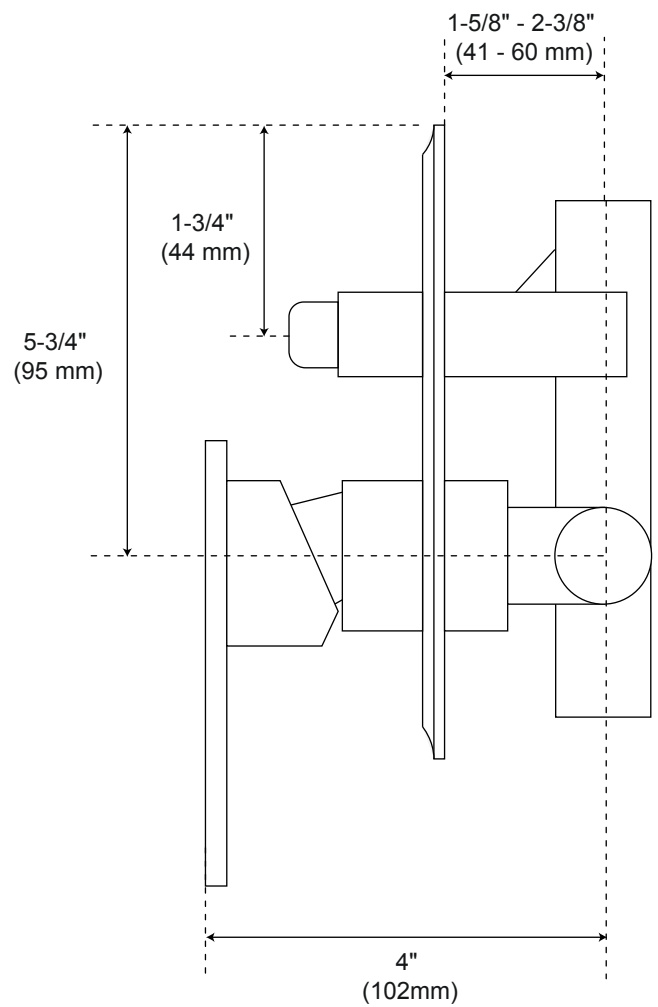

RYLE RAINFALL SHOWER SET

WITH 3 BODY SPRAYS

SPECIFICATIONS

CONTENTS

Shower Valve.....	2
Overhead Shower Head.....	3
Body Sprays	4

Shower Valve

Front

Side

All product dimensions are nominal.

Overhead Shower Head

All product dimensions are nominal.

Body Sprays

Front

Side

All product dimensions are nominal.

Diverter

(back)

All product dimensions are nominal.