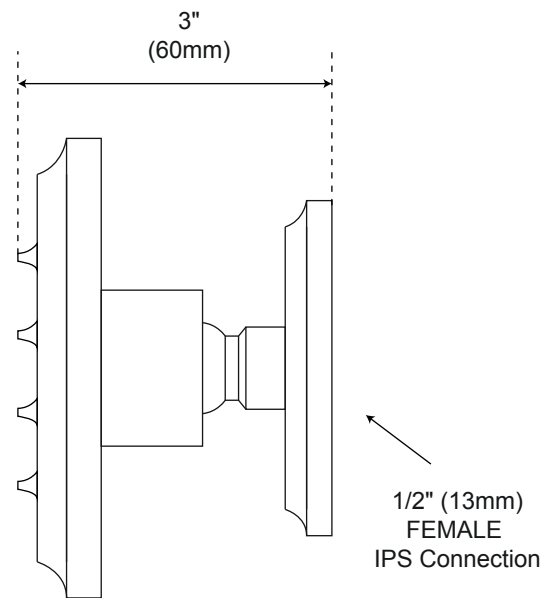

RYLE RAINFALL SHOWER SET

WITH 3 BODY SPRAYS

SPECIFICATIONS

CONTENTS

Shower Valve.....	2
Overhead Shower Head.....	3
Body Sprays	4

Shower Valve

Front

Side

All product dimensions are nominal.

Overhead Shower Head

All product dimensions are nominal.

Body Sprays

Front

Side

All product dimensions are nominal.

Diverter

(back)

All product dimensions are nominal.