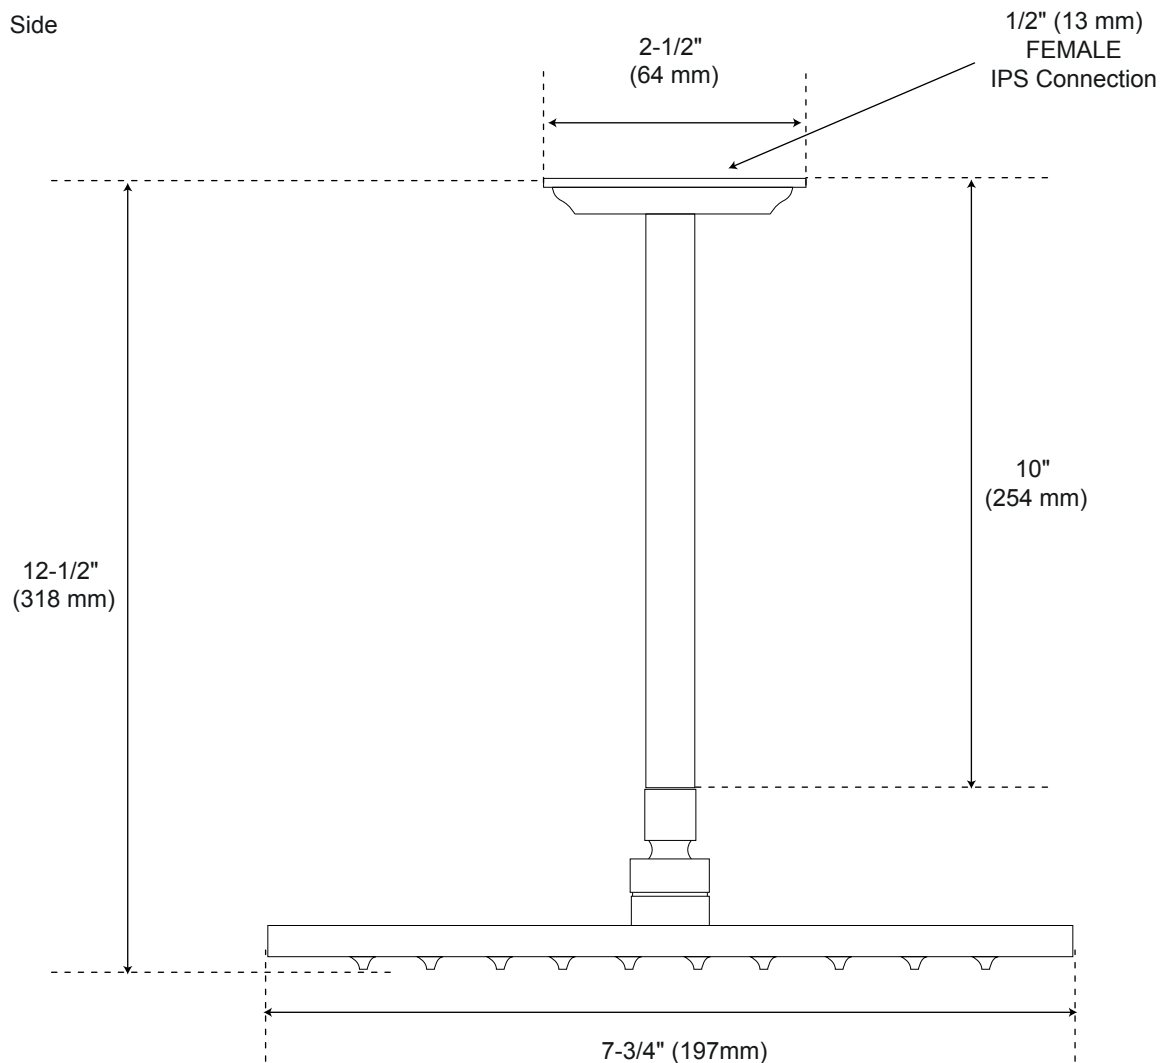

RYLE RAINFALL SHOWER SET

WITH 3 BODY SPRAYS

SPECIFICATIONS

CONTENTS

Shower Valve.....	2
Overhead Shower Head.....	3
Body Sprays	4

Shower Valve

Front

Side

All product dimensions are nominal.

Overhead Shower Head

All product dimensions are nominal.

Body Sprays

Front

Side

All product dimensions are nominal.

Diverter

(back)

All product dimensions are nominal.