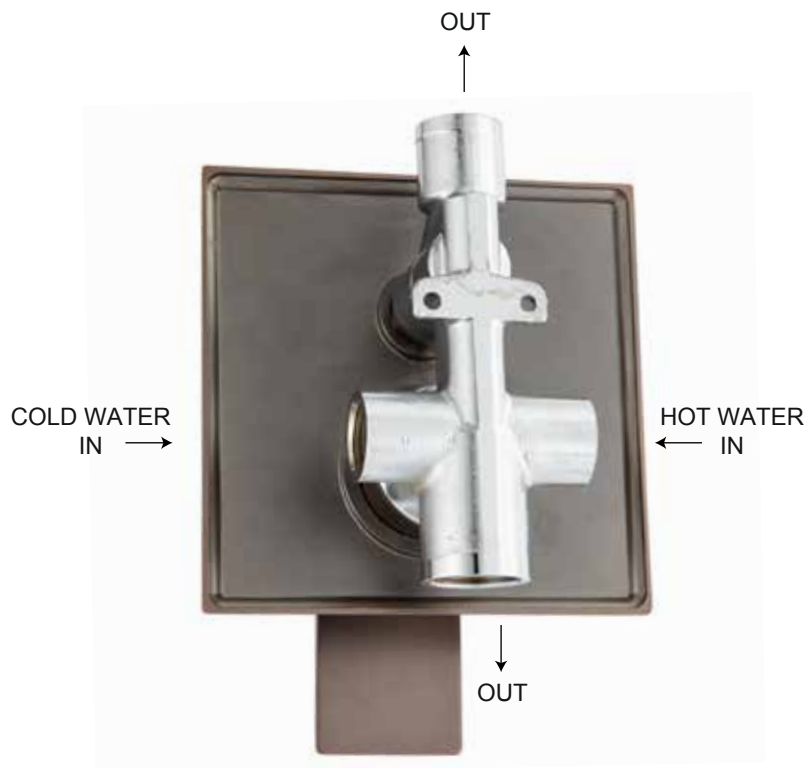

Diverter

(back)

All product dimensions are nominal.