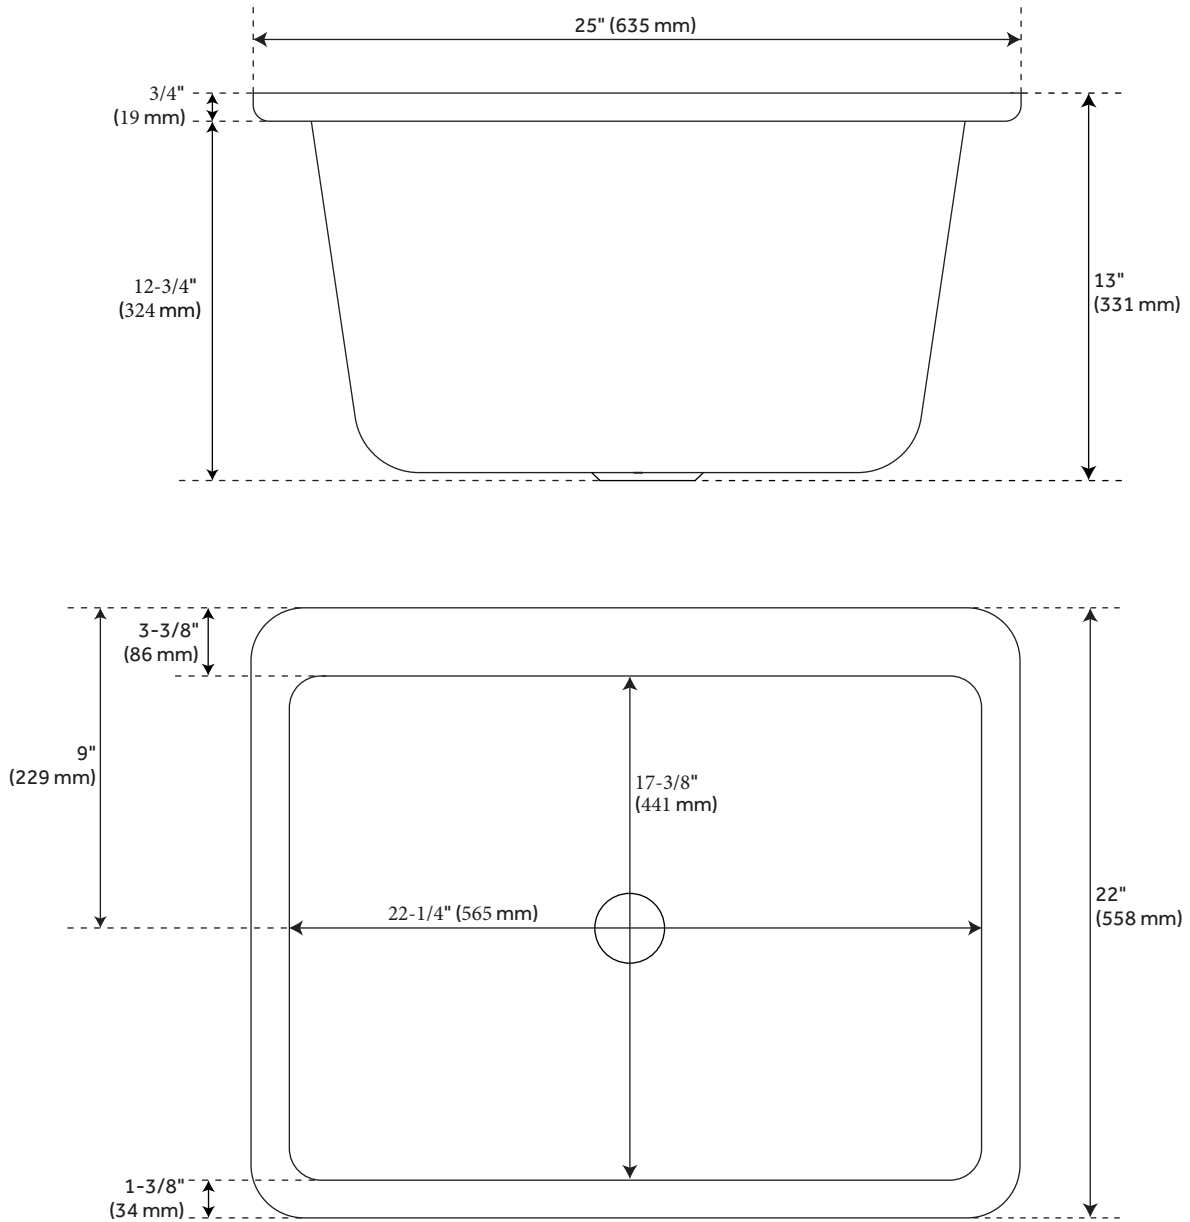

MEDFORD ACRYLIC DROP-IN LAUNDRY SINK

All dimensions and specifications are nominal and may vary. Use actual products for accuracy in critical situations.