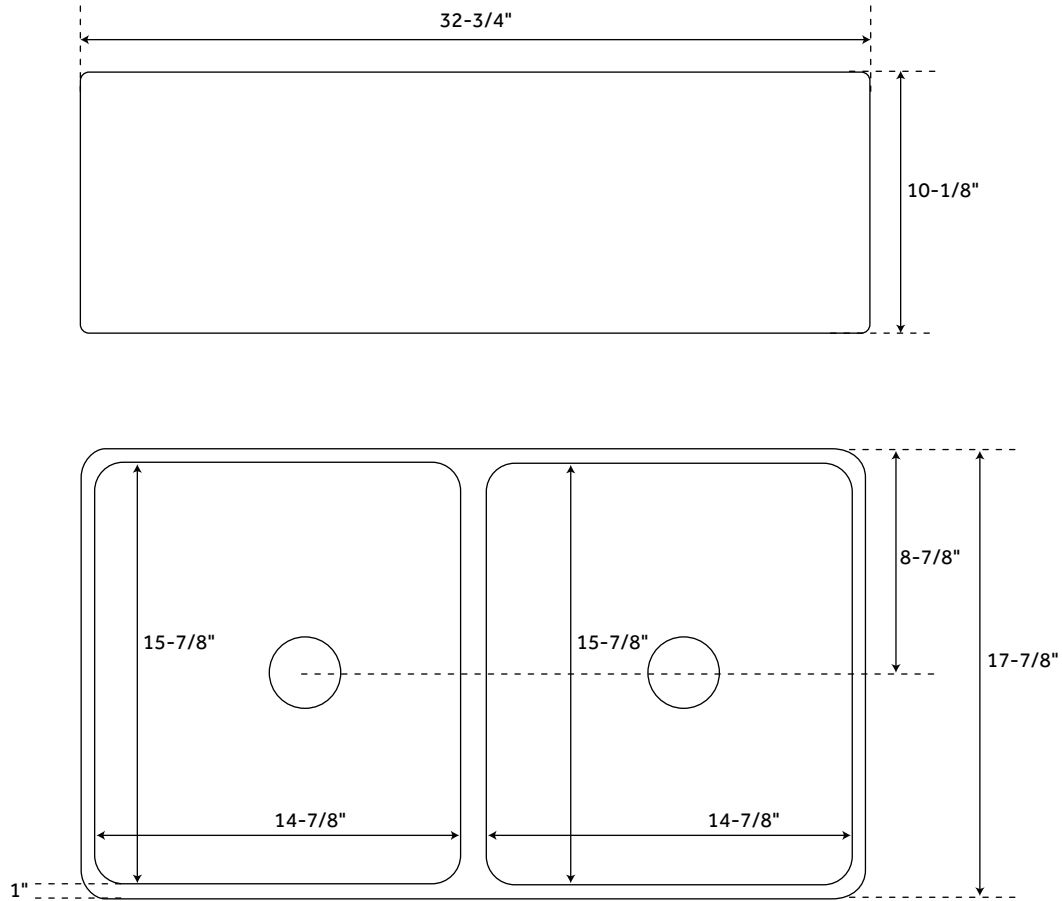

33" AUSTER

DOUBLE-BOWL FIRECLAY FARMHOUSE SINK

SKU: 940952

FEATURES

Material: Fireclay
Basin Split: 50/50
Shape: Rectangle
Apron Design: Smooth
Faucet Centers: No Faucet Hole
Number of Basins: 2
Product Color: White
Length: 32-3/4"
Width: 17-7/8"
Height: 10-1/8"
Basin Length: 14-7/8"
Basin Width: 15-7/8"
Water Depth to Rim: 9"
Apron Front Rim Thickness: 1"
Side and Back Rim Thickness: 1"
Drain Included: Optional
Drain Size: 3-1/2"
Reversible Mounting: Yes

SIGNATURE HARDWARE LIFETIME WARRANTY

See website for warranty information

All measurements are approximate. Measurements may vary +/- 1/2".

REVISED 10/09/2018