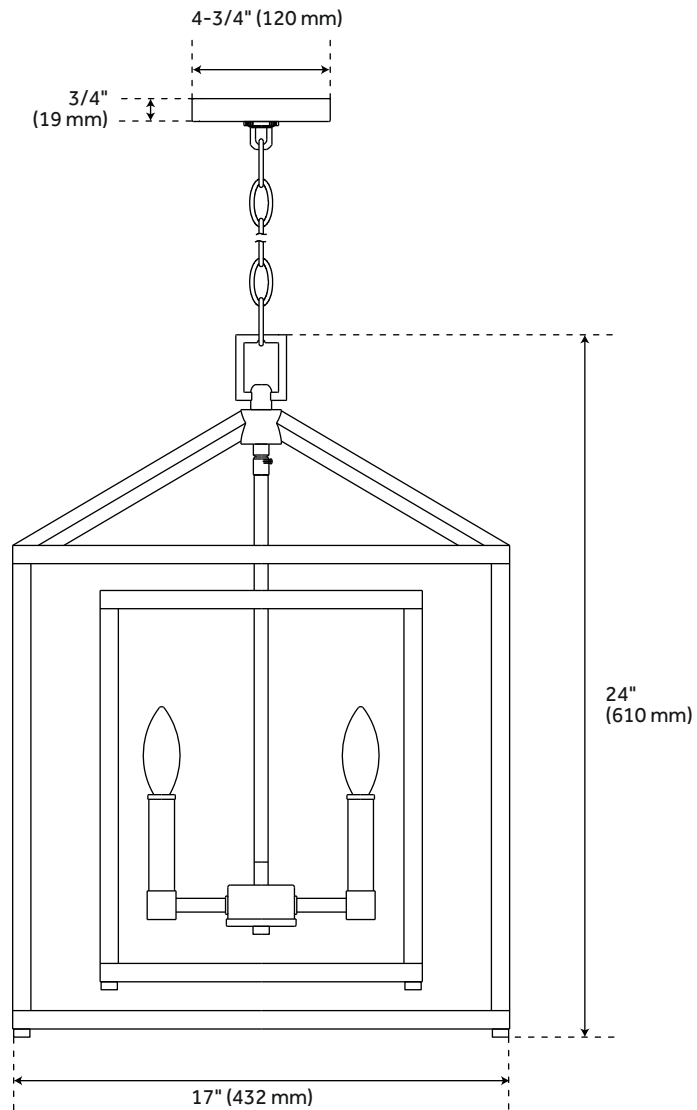

PLAZA 4-LIGHT PENDANT CHANDELIER

SKU: 944697

CODES/STANDARDS

UL 1598 / CSA C22.2 No 250.0

FEATURES

Installation Type: Ceiling Mount
Design: Modern
Material: Steel
Width: 17"
Height: 24"
Base Plate Length: 1"
Base Plate Height: 1"
Mounting Hardware Included: Yes
Reversible Mounting: No
Shade Finish: Clear
Shade Material: Glass
Number of Bulbs: 4
Base Plate Width: 4-3/4"
Base Plate Depth: 1"
Location Type: Suitable for Dry Locations
Bulbs Included: No
Bulb Type: Candelabra E-12
Wattage per Bulb: 60

Code:

REVISED 12/28/2021

PLAZA 4-LIGHT PENDANT CHANDELIER

SKU: 944697

All dimensions and specifications are nominal and may vary. Use actual products for accuracy in critical situations.

Code: PHPL5114