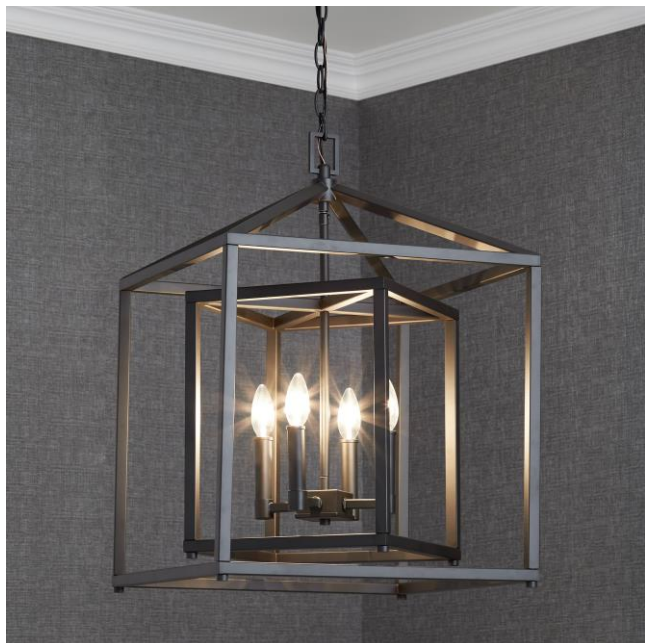

PLAZA 4-LIGHT PENDANT CHANDELIER

SKU: 944697

CODES/STANDARDS

UL 1598 / CSA C22.2 No 250.0

FEATURES

Installation Type: Ceiling Mount
Design: Modern
Material: Steel
Width: 17"
Height: 24"
Base Plate Length: 1"
Base Plate Height: 1"
Mounting Hardware Included: Yes
Reversible Mounting: No
Shade Finish: Clear
Shade Material: Glass
Number of Bulbs: 4
Base Plate Width: 4-3/4"
Base Plate Depth: 1"
Location Type: Suitable for Dry Locations
Bulbs Included: No
Bulb Type: Candelabra E-12
Wattage per Bulb: 60

Code:

REVISED 12/28/2021

PLAZA 4-LIGHT PENDANT CHANDELIER

SKU: 944697

All dimensions and specifications are nominal and may vary. Use actual products for accuracy in critical situations.

Code: PHPL5114