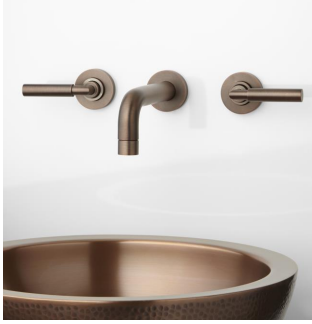

TRITON WALL-MOUNT BATHROOM FAUCET - LEVER HANDLES - OIL RUBBED BRONZE

SKU: 453245
Code: SH453245

FEATURES

Installation Type: Wall Mount
Design: Modern
Product Finish: Oil Rubbed Bronze
Length: 14-3/4"
Width: 8-1/4"
Height: 3-1/2"
Faucet Centers: 8"
Drain Included: No
Faucet Material: Brass
Handle Type: Lever
Handle Length: 3-1/2"
Base Plate Width: 2-1/8"
IPS: 1/2"
Flow Rate: 1.2 gpm (4.5 L/min) @ 60 psi
Spout Reach: 8"
Handle Height: 7/8" - 1-3/4"
Ceramic Disc Cartridges: Yes
Hot and Cold Indicators: No
Handle Material: Brass

IAPMO
ASME A112.18.1/CSA B125.1

REVISED 3/16/2023

TRITON WALL-MOUNT BATHROOM FAUCET - LEVER HANDLES - OIL RUBBED BRONZE

SKU: 453245
Code: SH453245

ADDITIONAL FEATURES

REVISED 3/16/2023

TRITON WALL-MOUNT BATHROOM FAUCET - LEVER HANDLES - OIL RUBBED BRONZE