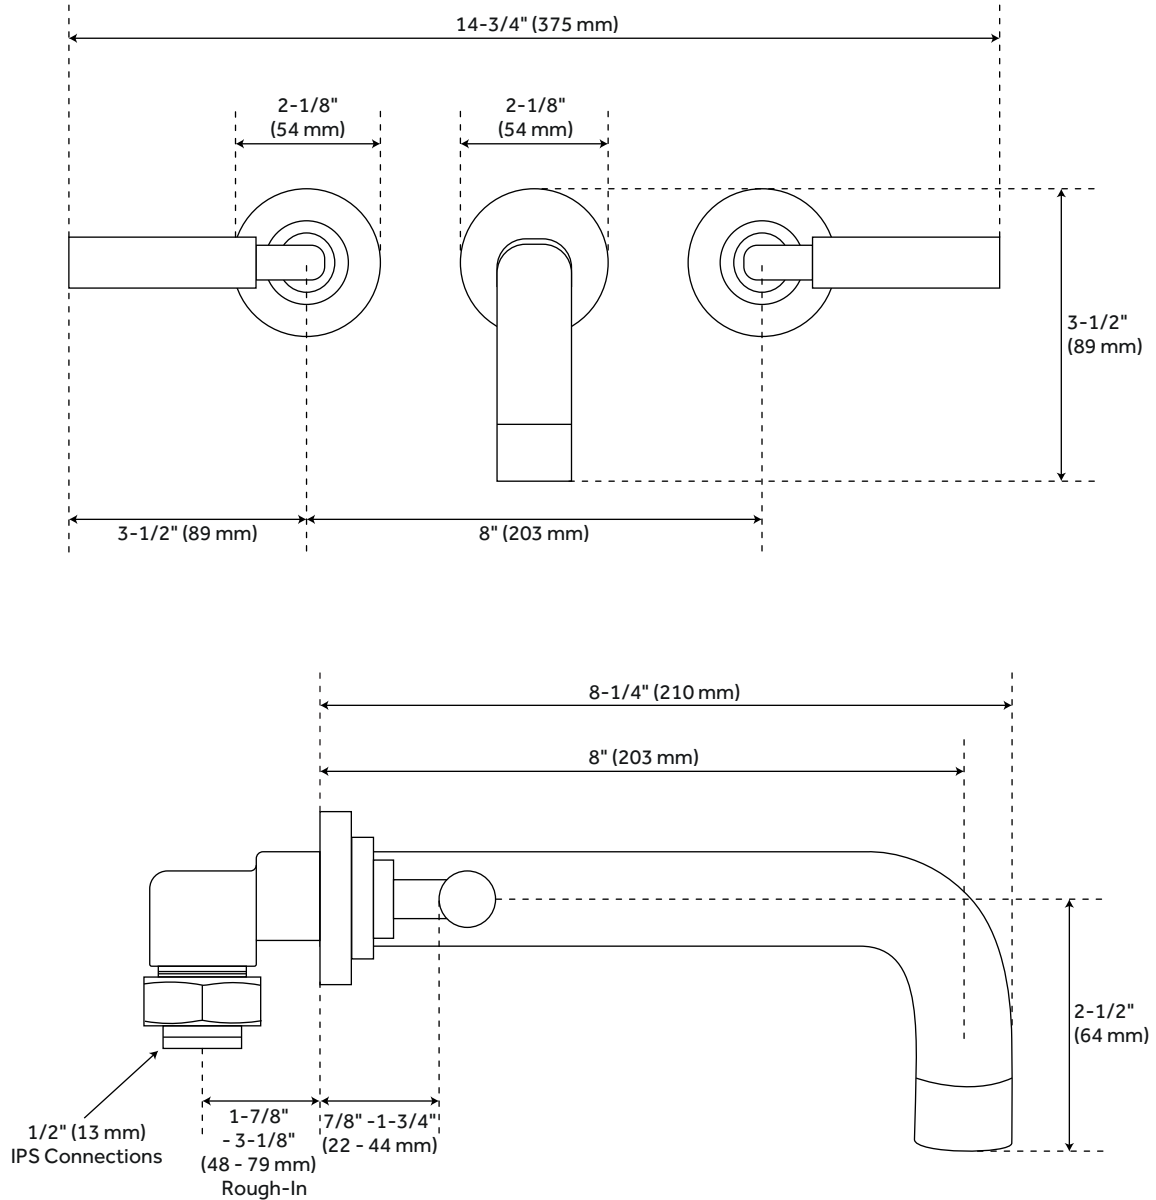

TRITON WALL-MOUNT BATHROOM FAUCET - LEVER HANDLES - OIL RUBBED BRONZE

SKU: 453245
Code: SH453245

FEATURES

Installation Type: Wall Mount
Design: Modern
Product Finish: Oil Rubbed Bronze
Length: 14-3/4"
Width: 8-1/4"
Height: 3-1/2"
Faucet Centers: 8"
Drain Included: No
Faucet Material: Brass
Handle Type: Lever
Handle Length: 3-1/2"
Base Plate Width: 2-1/8"
IPS: 1/2"
Flow Rate: 1.2 gpm (4.5 L/min) @ 60 psi
Spout Reach: 8"
Handle Height: 7/8" - 1-3/4"
Ceramic Disc Cartridges: Yes
Hot and Cold Indicators: No
Handle Material: Brass

IAPMO
ASME A112.18.1/CSA B125.1

REVISED 3/16/2023

TRITON WALL-MOUNT BATHROOM FAUCET - LEVER HANDLES - OIL RUBBED BRONZE

SKU: 453245
Code: SH453245

ADDITIONAL FEATURES

REVISED 3/16/2023

TRITON WALL-MOUNT BATHROOM FAUCET - LEVER HANDLES - OIL RUBBED BRONZE

SKU: 453245

All dimensions and specifications are nominal and may vary. Use actual products for accuracy in critical situations.