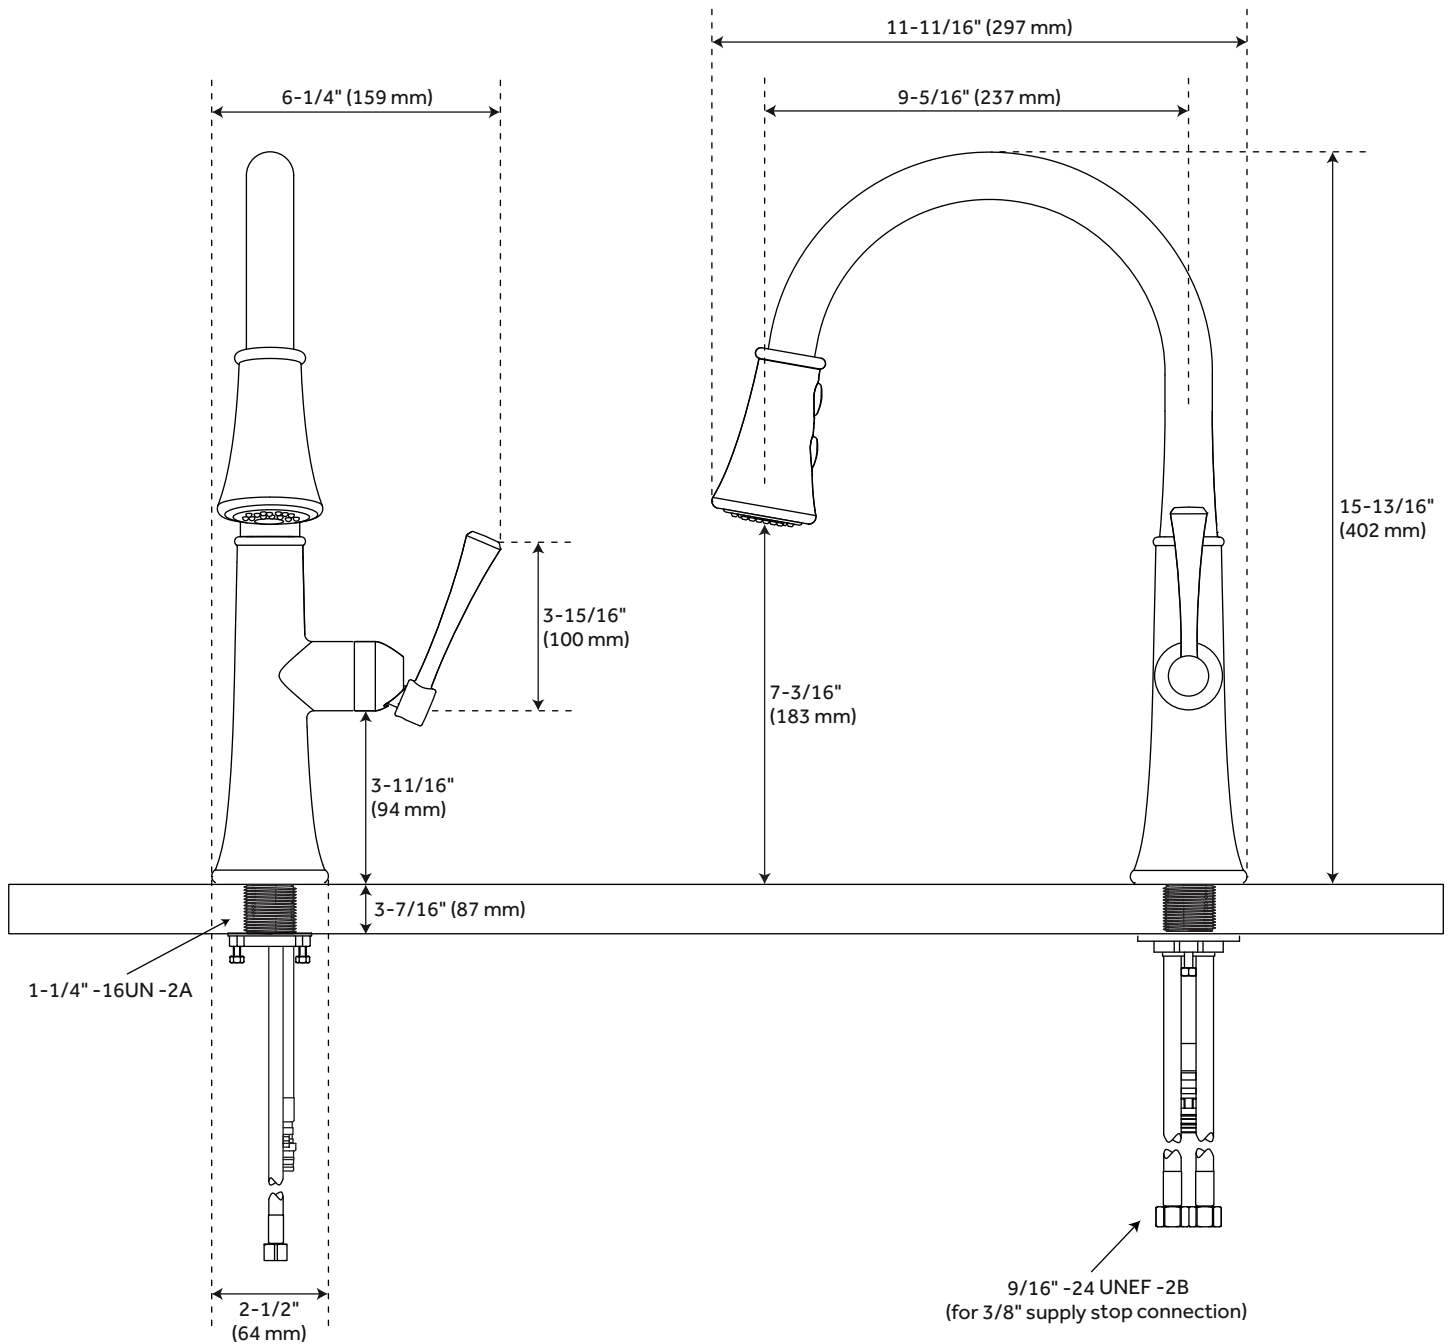

## FEATURES

Installation Type: Single-Hole  
Features: Pull-Down  
Design: Traditional  
Material: Brass  
Length: 6-1/4"  
Width: 11-11/16"  
Height: 15-13/16"  
Base Plate Diameter: 2-1/2"  
Faucet Centers: Single-Hole  
Drain Included: No  
Faucet Material: Metal  
Handle Type: Lever  
Handle Length: 3-15/16"  
Flow Rate: 1.8 gpm (6.8 L/min) @ 60 psi  
Kitchen Faucet Holes: 1  
Max. Countertop Thickness: 2-1/8"  
Height To Spout: 7-3/16"  
Spout Reach: 9-5/16"  
Swivel Spout: Yes  
Ceramic Disc Cartridges: Yes  
Hot and Cold Indicators: No

# PERDITA SINGLE-HOLE PULL-DOWN KITCHEN FAUCET

SKU: 948400

Code: SHXD107

## ADDITIONAL FEATURES

- Non-kink nylon hose.
- 3-Function sprayer: stream, full spray and pause.

REVISED 9/11/2023

# PERDITA SINGLE-HOLE PULL-DOWN KITCHEN FAUCET

All dimensions and specifications are nominal and may vary. Use actual products for accuracy in critical situations.