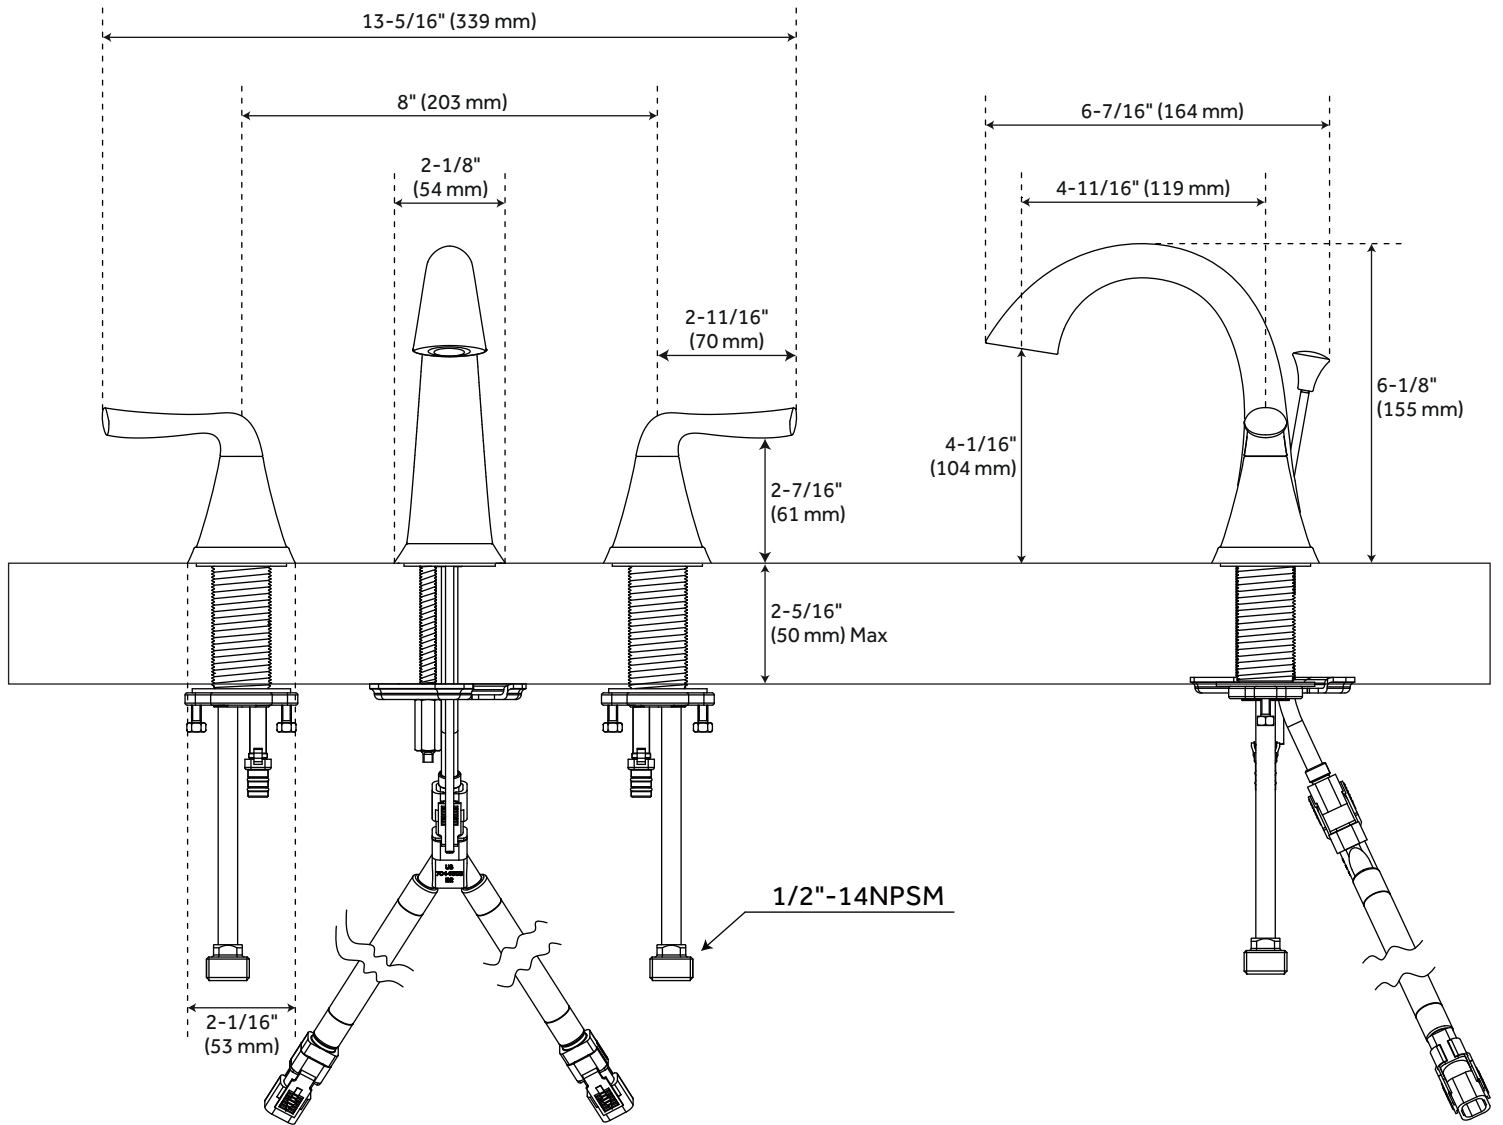

## FEATURES

Installation Type: Widespread  
Design: Modern  
Material: Metal  
Length: 13-5/16"  
Width: 6-7/16"  
Height: 6-1/8"  
Assembly Required: Yes  
Faucet Centers: 8"  
Overflow Hole: Yes  
Fits Drain Hole Size: 1-1/2"  
Drain Included: Yes  
Faucet Material: Metal  
Handle Type: Lever  
Handle Length: 2-11/16"  
IPS: 1/2"  
Flow Rate: 1.2 gpm (4.5 L/min) @ 60 psi  
Max. Countertop Thickness: 2-5/16"  
Height To Spout: 4-1/16"  
Spout Reach: 4-11/16"  
Handle Height: 2-7/16"  
Ceramic Disc Cartridges: Yes  
Hot and Cold Indicators: No  
Handle Material: Metal

## ADDITIONAL FEATURES

- Drain is only compatible with sinks that have an overflow.
- Requires 3-hole installation.
- Metal handles.
- Quick connect hoses.

REVISED 1/4/2024

# PROVINCETOWN WIDESPREAD BATHROOM FAUCET

All dimensions and specifications are nominal and may vary. Use actual products for accuracy in critical situations.

# PROVINCETOWN WIDESPREAD BATHROOM FAUCET LIFT-ROD DRAIN

All dimensions and specifications are nominal and may vary. Use actual products for accuracy in critical situations.