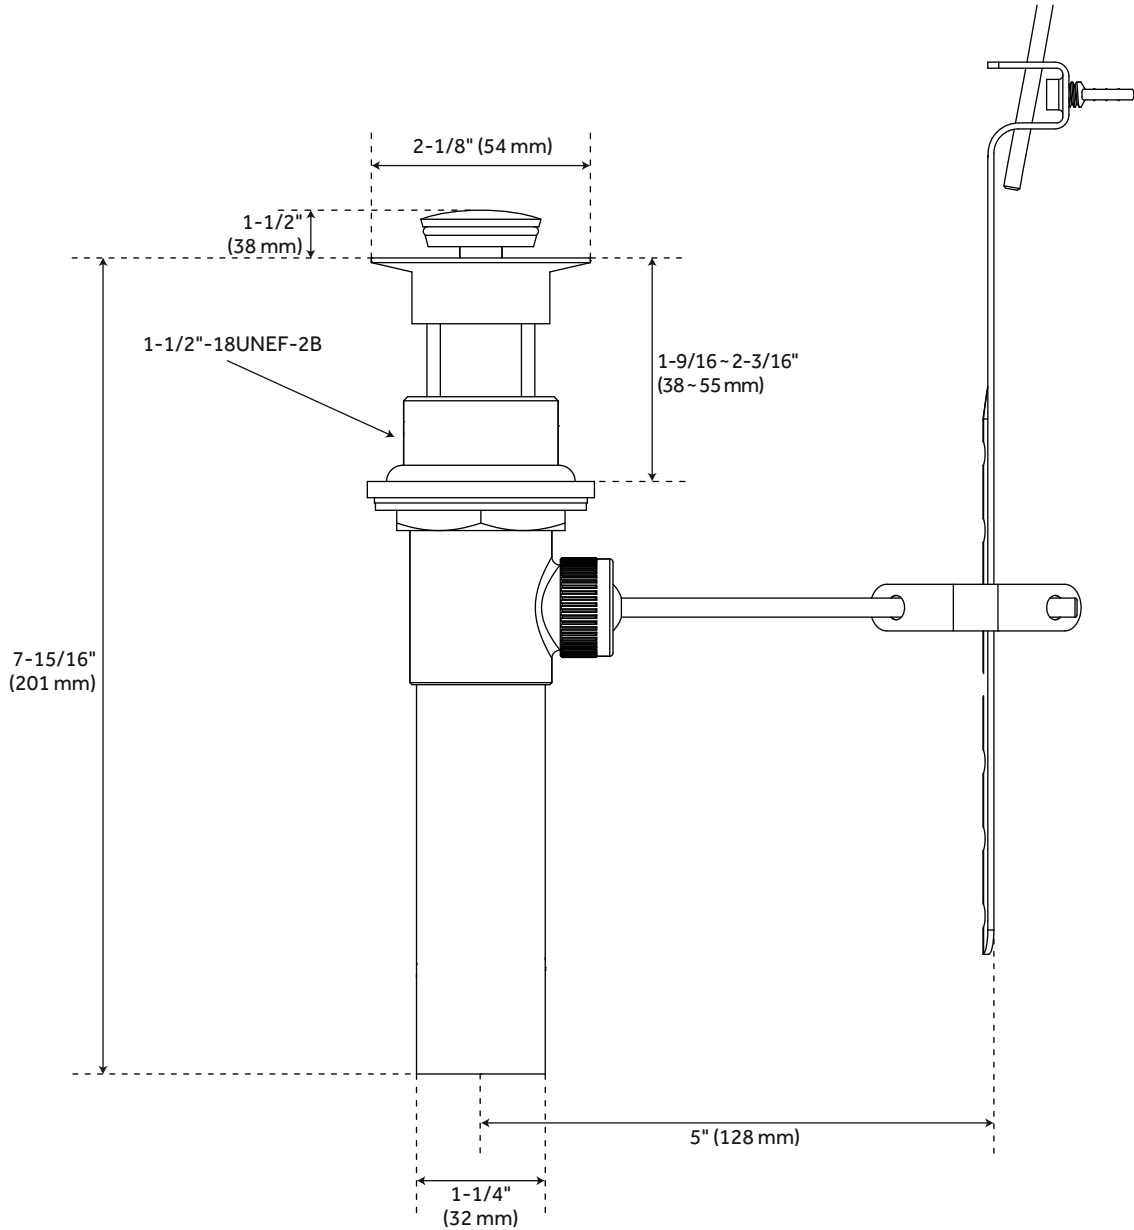

## FEATURES

Installation Type: Widespread  
Design: Modern  
Material: Metal  
Length: 13-5/16"  
Width: 6-7/16"  
Height: 6-1/8"  
Assembly Required: Yes  
Faucet Centers: 8"  
Overflow Hole: Yes  
Fits Drain Hole Size: 1-1/2"  
Drain Included: Yes  
Faucet Material: Metal  
Handle Type: Lever  
Handle Length: 2-11/16"  
IPS: 1/2"  
Flow Rate: 1.2 gpm (4.5 L/min) @ 60 psi  
Max. Countertop Thickness: 2-5/16"  
Height To Spout: 4-1/16"  
Spout Reach: 4-11/16"  
Handle Height: 2-7/16"  
Ceramic Disc Cartridges: Yes  
Hot and Cold Indicators: No  
Handle Material: Metal

## ADDITIONAL FEATURES

- Drain is only compatible with sinks that have an overflow.
- Requires 3-hole installation.
- Metal handles.
- Quick connect hoses.

REVISED 1/4/2024

# PROVINCETOWN WIDESPREAD BATHROOM FAUCET

All dimensions and specifications are nominal and may vary. Use actual products for accuracy in critical situations.

# PROVINCETOWN WIDESPREAD BATHROOM FAUCET LIFT-ROD DRAIN

All dimensions and specifications are nominal and may vary. Use actual products for accuracy in critical situations.