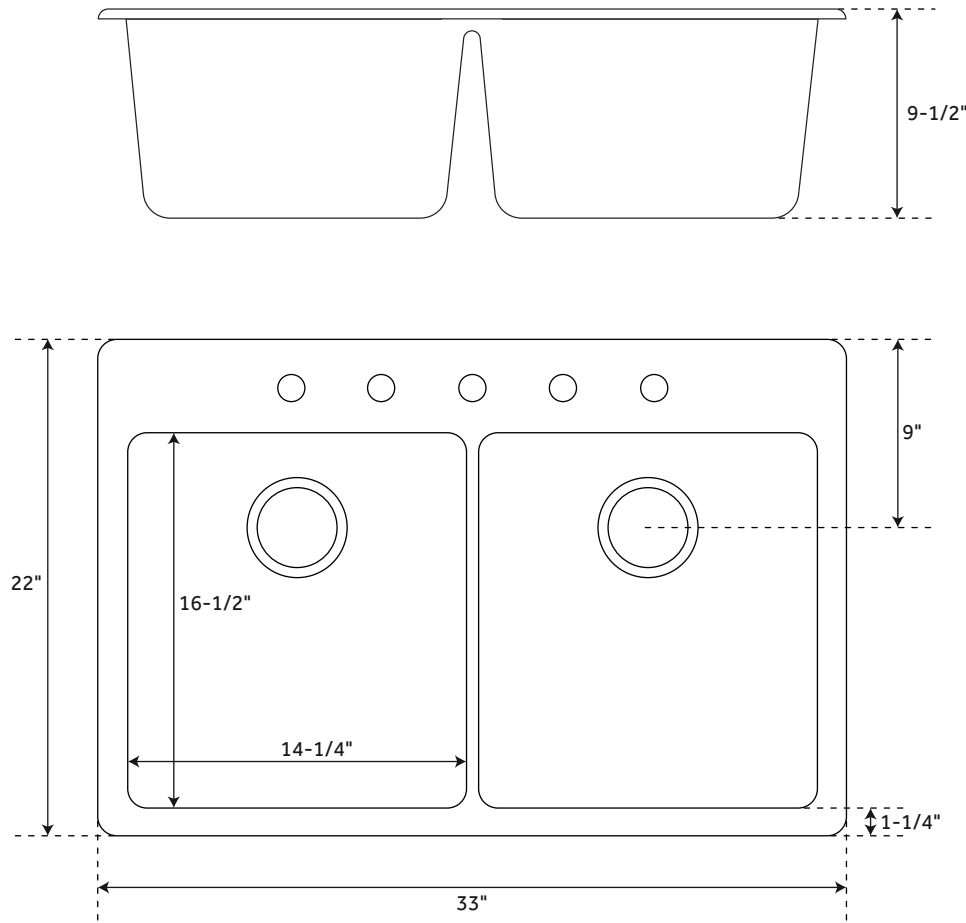

33" TOTTEN

DOUBLE-BOWL GRANITE COMPOSITE KITCHEN SINK - BLACK

SKU: 948467, 948468

FEATURES

Basin Split: 50/50
Shape: Rectangle
Sink Installation: Undermount, Drop-In
Faucet Centers: No Faucet Hole
Product Color: Black
Length: 33"
Width: 22"
Height: 9-1/2"
Basin Length: 14-1/4"
Basin Width: 16-1/2"
Water Depth to Rim: 9-1/2"
Faucet Included: No
Drain Included: Optional
Drain Size: 3-1/2"
Mounting Hardware Included: Yes
36-inch minimum base cabinet width.
It is recommended to have the sink at the job site before cutting cabinet or counter top.
Resistant to heat, stains, and scratches.