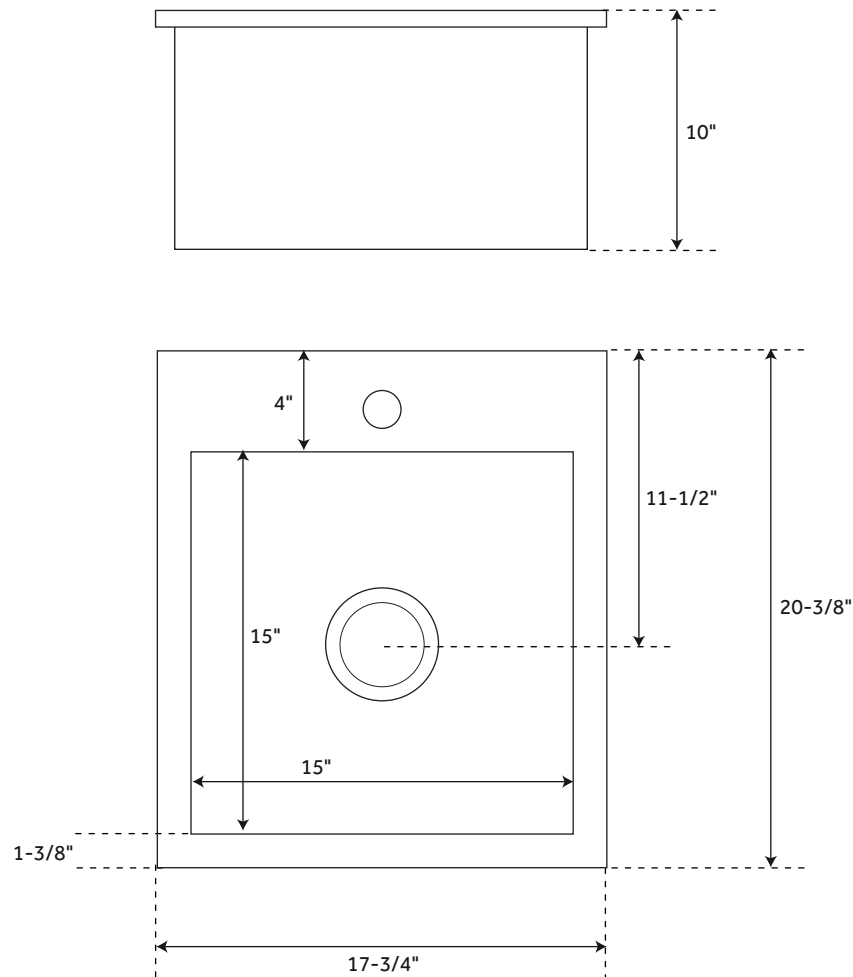

18" SITKA

STAINLESS STEEL BAR SINK

Installed as drop-in or undermount

SKU: 948451

FEATURES

Material: Stainless Steel
Basin Split: Single
Shape: Square
Sink Installation: Undermount
Faucet Centers: Single-Hole Centered
Number of Basins: 1
Product Color: Stainless Steel
Length: 17-3/4"
Width: 20-3/8"
Height: 10"
Basin Length: 15"
Basin Width: 15"
Water Depth to Rim: 10"
Metal Gauge/Thickness: 16
Faucet Included: No
Faucet Holes: 1
Drain Included: Optional
Fits Drain Hole Size: 3-1/2"
Mounting Hardware Included: Yes
Water depth to rim: 9-1/2"
Drain size: 3-1/2"