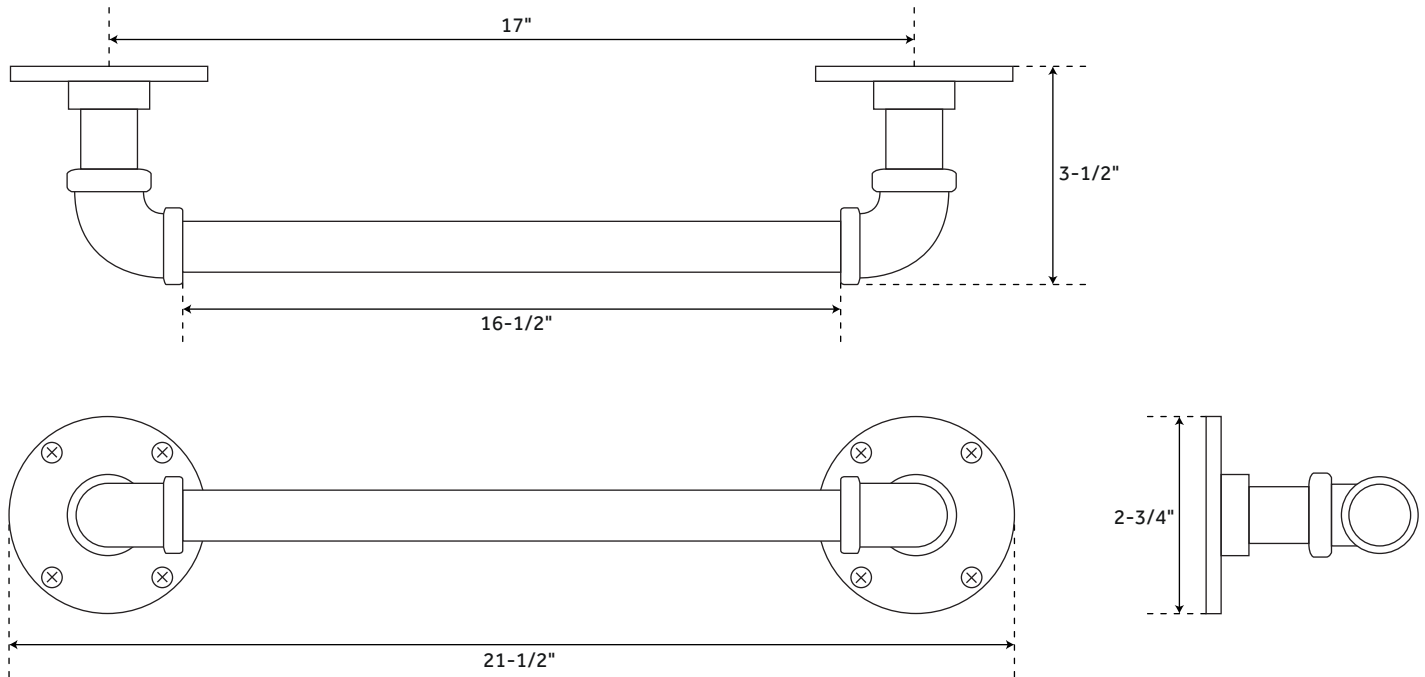

18" WATTS

TOWEL BAR

SKU: 947826

FEATURES

Installation Type: Wall Mount
Design: Modern
Material: Brass
Length: 21-1/2"
Height: 2-3/4"
Depth: 3-1/2"
Base Plate Length: 2-3/4"
Base Plate Height: 2-3/4"
Towel Holder Length: 16-1/2"
Mounting Hardware Included: Yes
Mounting Hardware Concealed: No
Assembly Required: No
Centers: 17"

SIGNATURE HARDWARE LIFETIME WARRANTY

See website for warranty information

All measurements are approximate. Measurements may vary +/- 1/2".

REVISED 07/10/2019