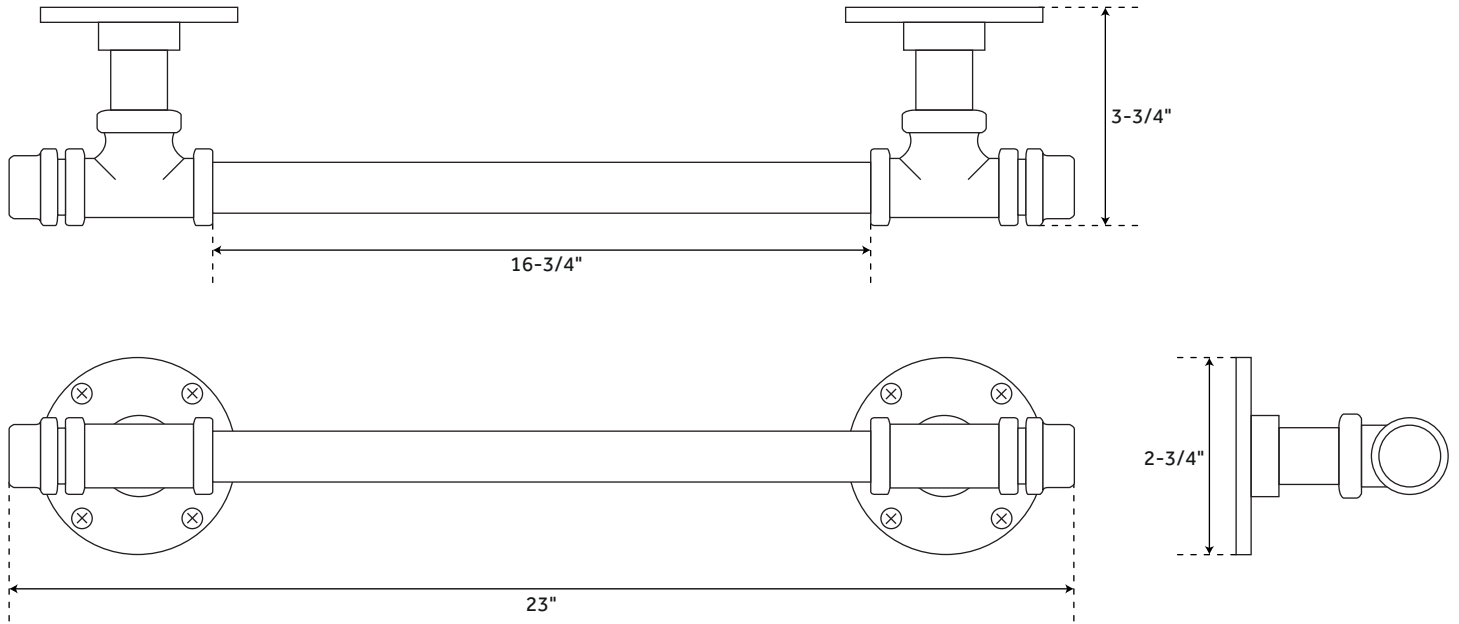

23" EDISON

TOWEL BAR

SKU: 947818

FEATURES

Installation Type: Wall Mount
Design: Modern
Material: Brass
Length: 23"
Height: 2-3/4"
Depth: 3-3/4"
Base Plate Length: 2-3/4"
Base Plate Height: 2-3/4"
Towel Holder Length: 16-3/4"
Mounting Hardware Included: Yes
Mounting Hardware Concealed: No
Assembly Required: No

SIGNATURE HARDWARE LIFETIME WARRANTY

See website for warranty information

All measurements are approximate. Measurements may vary +/- 1/2".

REVISED 07/10/2019