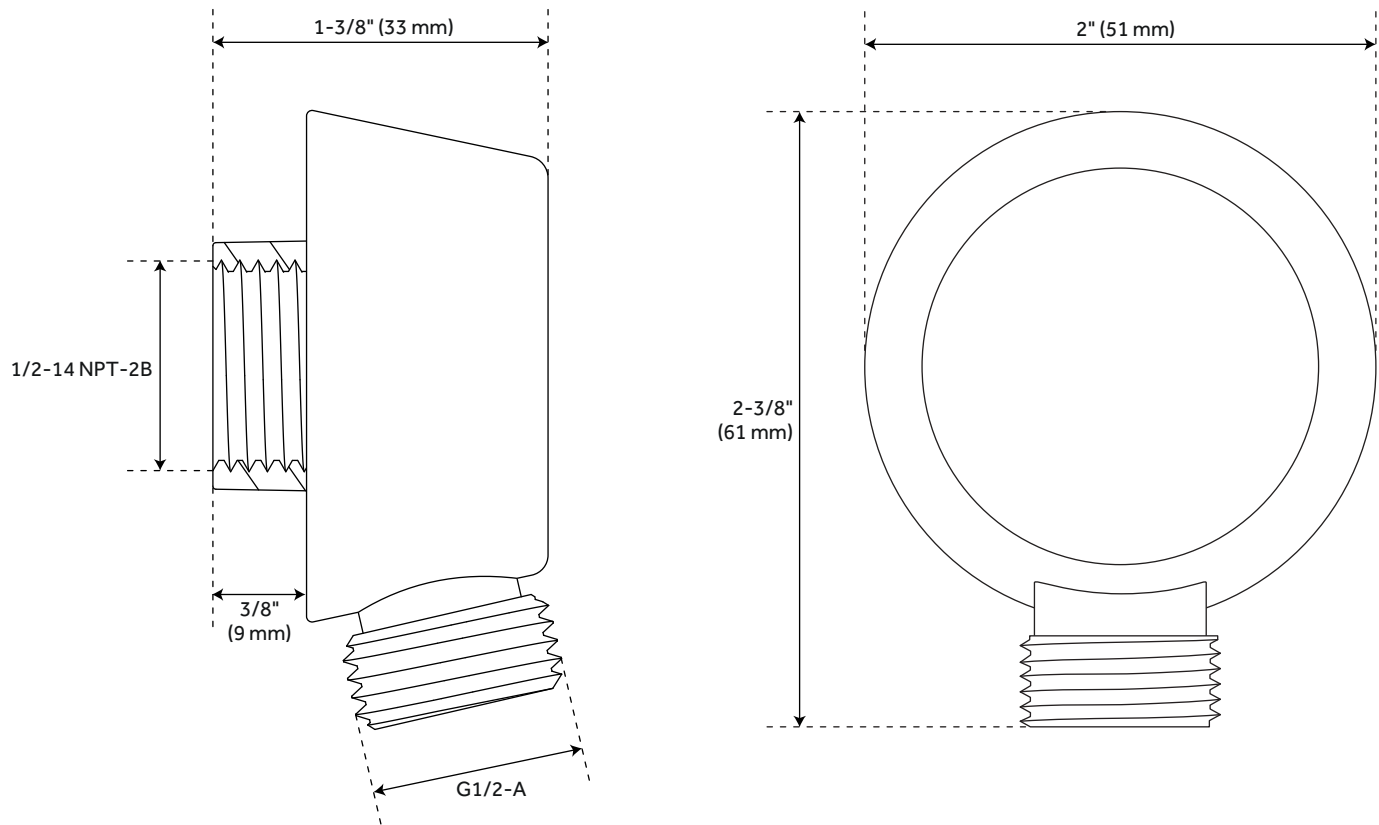

CONTEMPORARY ROUND WATER SUPPLY ELBOW FOR HAND SHOWER

SKU: 932365

Code: SHWE2040, SH417826, SH484207, SH485502

FEATURES

Features: Shower Head Only

Material: Brass

Length: 2"

Width: 1-3/8"

Height: 2-3/8"

Assembly Required: No

Shape: Round

NPT Connection: 1/2"

ASME A112.18.1/CSA B125.1

REVISED 1/23/2024

CONTEMPORARY ROUND WATER SUPPLY ELBOW FOR HAND SHOWER

SKU: 932365

Code: SHWE2040, SH417826, SH484207, SH485502

ADDITIONAL FEATURES

- 1/2" Female wall connection.
- 1/2" Male hose connection.

REVISED 1/23/2024

CONTEMPORARY ROUND WATER SUPPLY ELBOW FOR HAND SHOWER

All dimensions and specifications are nominal and may vary. Use actual products for accuracy in critical situations.