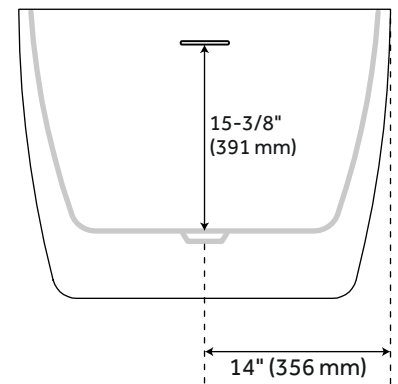

## FEATURES

Features: Integral Drain & Overflow  
Design: Modern  
Product Finish: White  
Material: acrylic  
Length: 66"  
Width: 32"  
Height: 29-1/8"  
Overflow Hole: Yes  
Water Depth To Overflow: 15-3/8"  
Exterior Treatment: Smooth  
Interior Treatment: Smooth  
Drain Included: Yes  
Drain Finish: White  
Faucet Included: No  
Shape: Oval  
Water Depth to Rim: 17-3/4"  
Size: 66"  
Tub Overflow: Yes  
Integral Drain & Overflow: Yes  
Tub Material: Acrylic  
Tub Interior Length: 46-1/2"  
Tub Interior Width: 21-5/8"  
Tap Deck: No  
Faucet Drillings: No Drillings  
Built-In Adjusters: Yes  
Tub Weight Uncrated (lbs): 110  
Tub Weight Crated (lbs): 265

# 66" SHEBA ACRYLIC SLIPPER TUB

SKU: 925341-66

Code: SH483535

## ADDITIONAL FEATURES

- All dimensions( $\pm 1/2"$ ).
- Formed of two acrylic sheets, the air between acting as thermal insulator.
- Optional Quick Connect Drop-In Drain Kit Includes:
- Floor Plate, 1-1/2" PVC Pipe, 2" x 1-1/2" Trap Adapters, 1 Brass Threaded, 1 Brass Unthreaded Tailpiece and Plug.
- Installs above your subfloor, but underneath your cement floor or tile, so you do not need access below the fixture.

# 66" SHEBA ACRYLIC SLIPPER TUB

All dimensions and specifications are nominal and may vary. Use actual products for accuracy in critical situations.