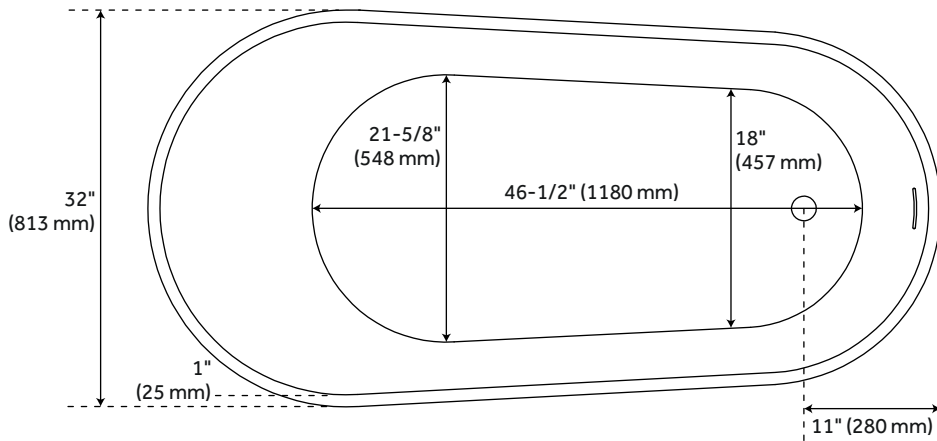

## FEATURES

Features: Integral Drain & Overflow  
Design: Modern  
Product Finish: White  
Material: acrylic  
Length: 66"  
Width: 32"  
Height: 29-1/8"  
Overflow Hole: Yes  
Water Depth To Overflow: 15-3/8"  
Exterior Treatment: Smooth  
Interior Treatment: Smooth  
Drain Included: Yes  
Drain Finish: White  
Faucet Included: No  
Shape: Oval  
Water Depth to Rim: 17-3/4"  
Size: 66"  
Tub Overflow: Yes  
Integral Drain & Overflow: Yes  
Tub Material: Acrylic  
Tub Interior Length: 46-1/2"  
Tub Interior Width: 21-5/8"  
Tap Deck: No  
Faucet Drillings: No Drillings  
Built-In Adjusters: Yes  
Tub Weight Uncrated (lbs): 110  
Tub Weight Crated (lbs): 265

# 66" SHEBA ACRYLIC SLIPPER TUB

SKU: 925341-66

Code: SH483535

# 66" SHEBA ACRYLIC SLIPPER TUB

All dimensions and specifications are nominal and may vary. Use actual products for accuracy in critical situations.