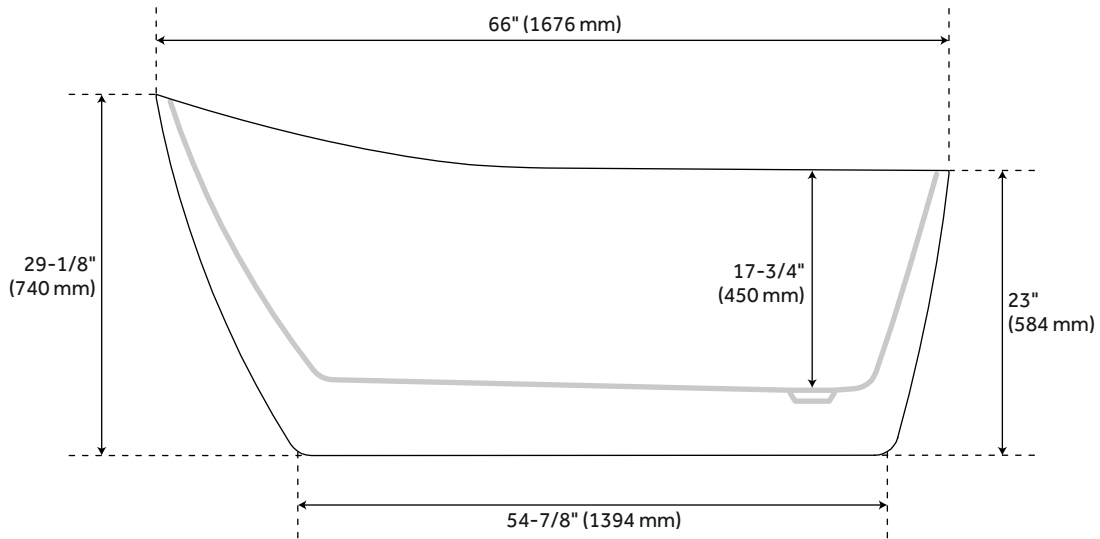

## FEATURES

Features: Integral Drain & Overflow  
Design: Modern  
Product Finish: White  
Material: acrylic  
Length: 66"  
Width: 32"  
Height: 29-1/8"  
Overflow Hole: Yes  
Water Depth To Overflow: 15-3/8"  
Exterior Treatment: Smooth  
Interior Treatment: Smooth  
Drain Included: Yes  
Drain Finish: White  
Faucet Included: No  
Shape: Oval  
Water Depth to Rim: 17-3/4"  
Size: 66"  
Tub Overflow: Yes  
Integral Drain & Overflow: Yes  
Tub Material: Acrylic  
Tub Interior Length: 46-1/2"  
Tub Interior Width: 21-5/8"  
Tap Deck: No  
Faucet Drillings: No Drillings  
Built-In Adjusters: Yes  
Tub Weight Uncrated (lbs): 110  
Tub Weight Crated (lbs): 265

# 66" SHEBA ACRYLIC SLIPPER TUB

SKU: 925341-66

Code: SH483535

# 66" SHEBA ACRYLIC SLIPPER TUB

All dimensions and specifications are nominal and may vary. Use actual products for accuracy in critical situations.