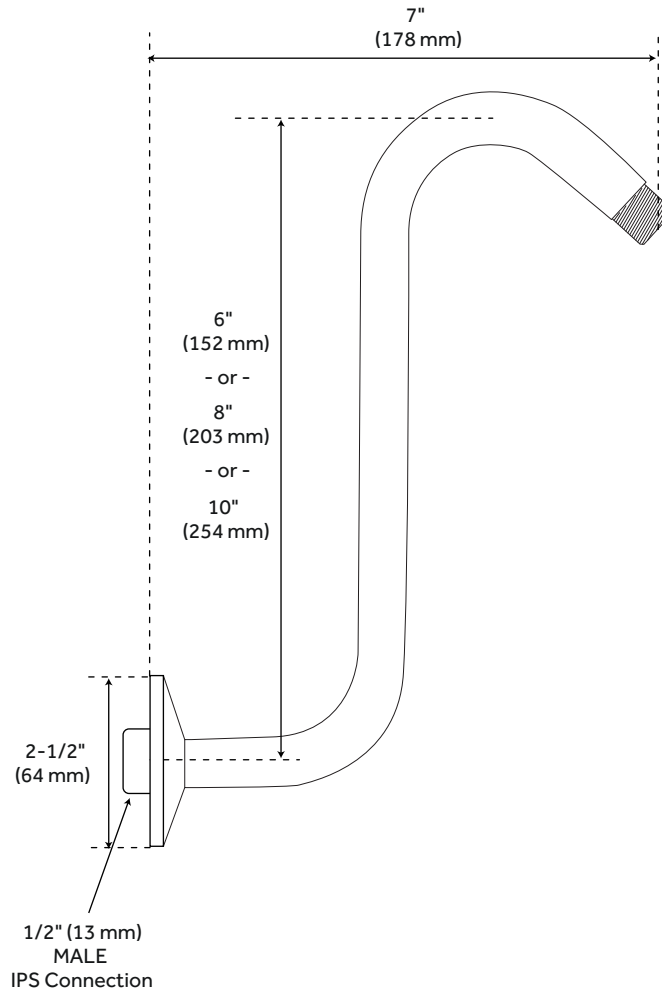

## HEAVY-DUTY OFFSET SHOWER ARM

SKU: 925593

### FEATURES

Material: Brass  
Features: Shower Arm Only  
IPS: 1/2"