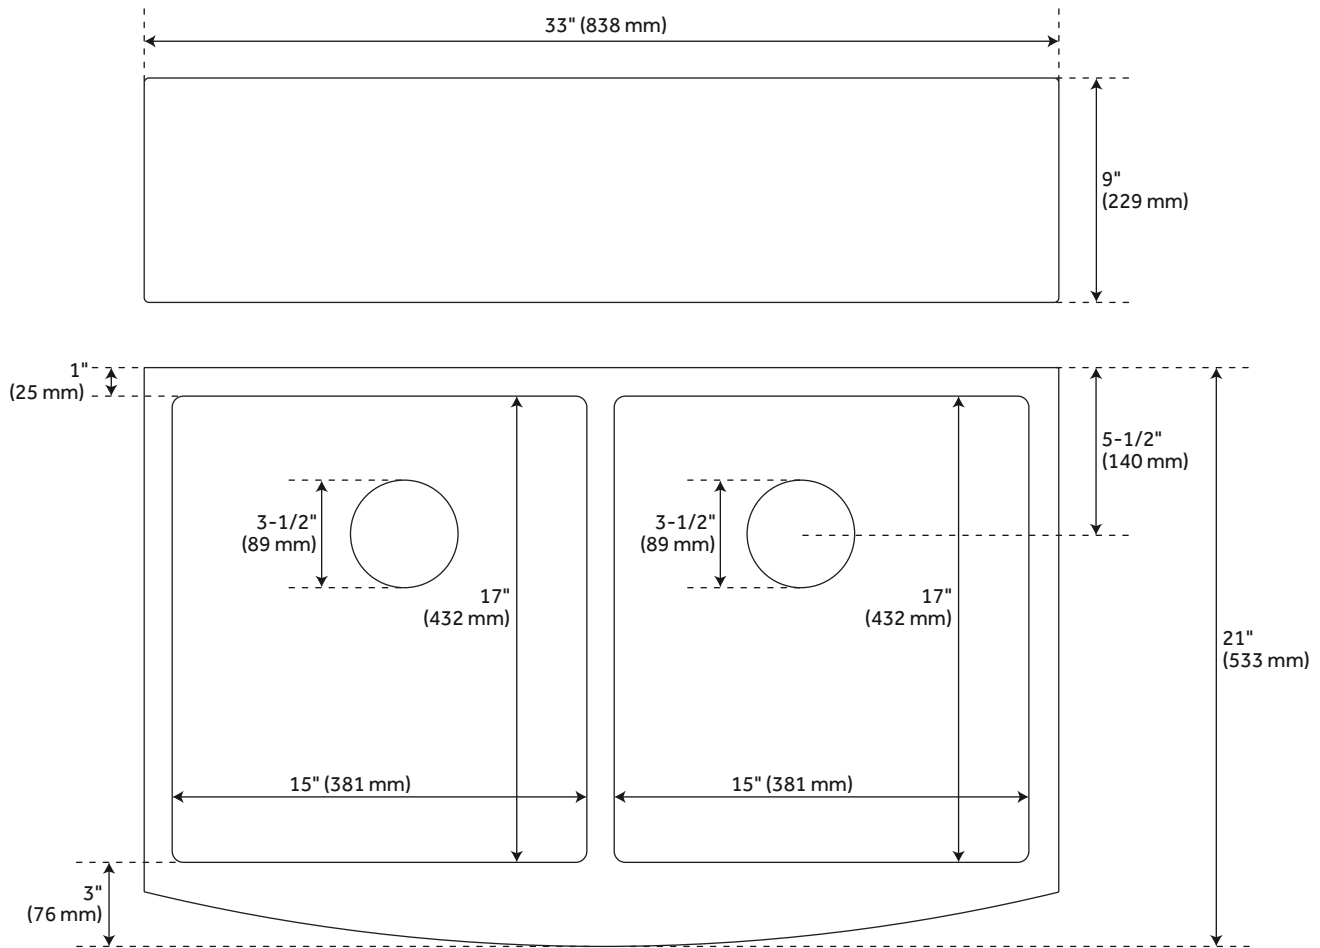

33" ATLAS

DOUBLE-BOWL STAINLESS STEEL FARNHOUSE SINK - CURVED APRON - PEWTER

SKU: 944655

FEATURES

Material: Stainless Steel
Basin Split: 50/50
Apron Design: Curved
Faucet Centers: No Faucet Hole
Number of Basins: 2
Product Color: Pewter
Metal Gauge/Thickness: 16 Gauge
Faucet Included: No
Drain Included: Optional
Sink Installation: Farmhouse
Sound Insulation Coating/Pads on
Sides and Bottom
Rear Drain Location

CONTENTS

33" ATLAS PAGE 2
SINK GRID PAGE 3

REVISED 03/15/2021

33" ATLAS

DOUBLE-BOWL STAINLESS STEEL FARNHOUSE SINK - CURVED APRON - PEWTER

SKU: 944655

FEATURES

- Length: 33"
- Width: 21"
- Height: 9"
- Basin Length: 15"
- Basin Width: 17"
- Water Depth To Rim: 8-5/8"
- Apron Front Rim Thickness: 3"
- Side And Back Rim Thickness: 1"
- Drain Size: 3-1/2"

PRODUCT IMAGE

ATLAS

DOUBLE BOWL SINK GRIDS

SKU: 951152

FEATURES

- Length: 14-3/4"
- Width: 16-3/4"
- Height: 1"
- Fits Drain Size: 3-1/2"

PRODUCT IMAGE

All dimensions and specifications are nominal and may vary. Use actual products for accuracy in critical situations.