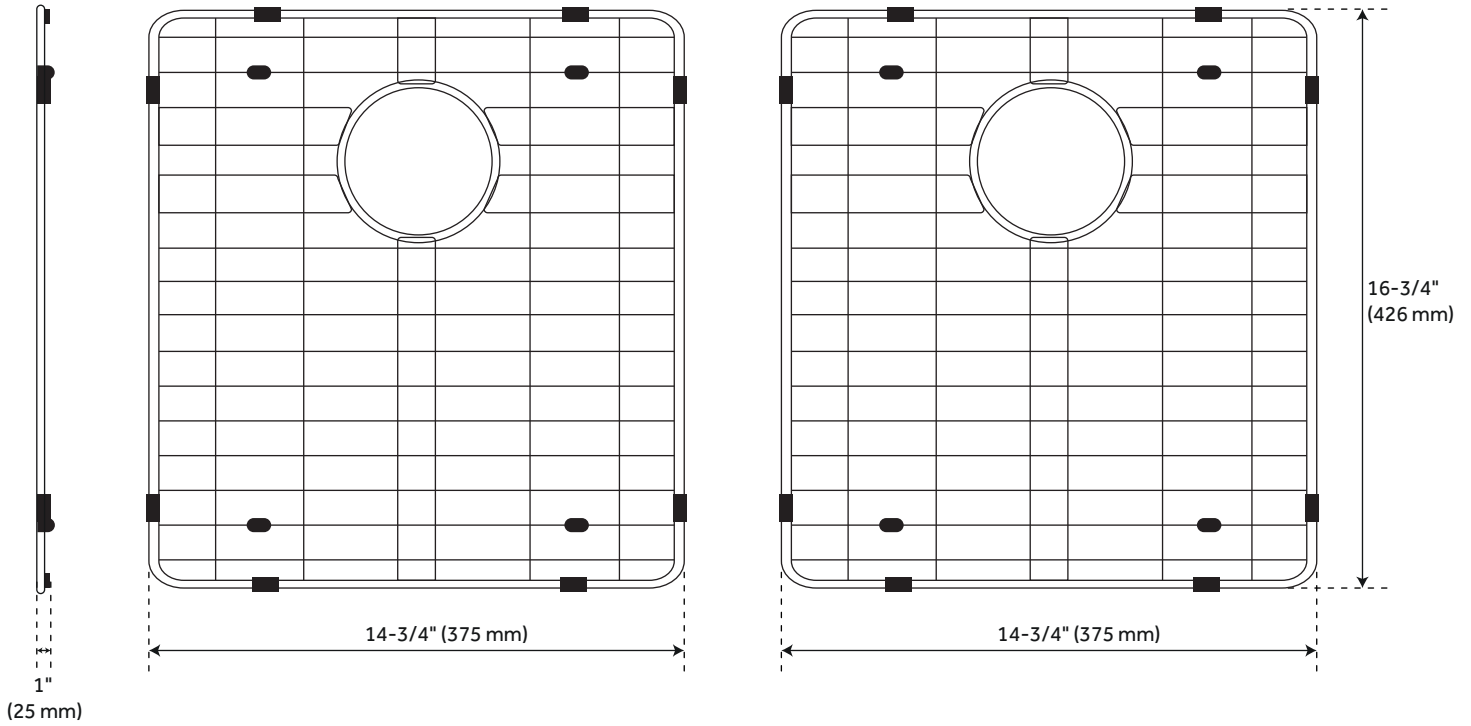

33" ATLAS

DOUBLE-BOWL STAINLESS STEEL FARNHOUSE SINK - CURVED APRON - PEWTER

SKU: 944655

FEATURES

Material: Stainless Steel
Basin Split: 50/50
Apron Design: Curved
Faucet Centers: No Faucet Hole
Number of Basins: 2
Product Color: Pewter
Metal Gauge/Thickness: 16 Gauge
Faucet Included: No
Drain Included: Optional
Sink Installation: Farmhouse
Sound Insulation Coating/Pads on
Sides and Bottom
Rear Drain Location

CONTENTS

33" ATLAS PAGE 2
SINK GRID PAGE 3

REVISED 03/15/2021

33" ATLAS

DOUBLE-BOWL STAINLESS STEEL FARNHOUSE SINK - CURVED APRON - PEWTER

SKU: 944655

FEATURES

- Length: 33"
- Width: 21"
- Height: 9"
- Basin Length: 15"
- Basin Width: 17"
- Water Depth To Rim: 8-5/8"
- Apron Front Rim Thickness: 3"
- Side And Back Rim Thickness: 1"
- Drain Size: 3-1/2"

PRODUCT IMAGE

ATLAS

DOUBLE BOWL SINK GRIDS

SKU: 951152

FEATURES

- Length: 14-3/4"
- Width: 16-3/4"
- Height: 1"
- Fits Drain Size: 3-1/2"

PRODUCT IMAGE

All dimensions and specifications are nominal and may vary. Use actual products for accuracy in critical situations.