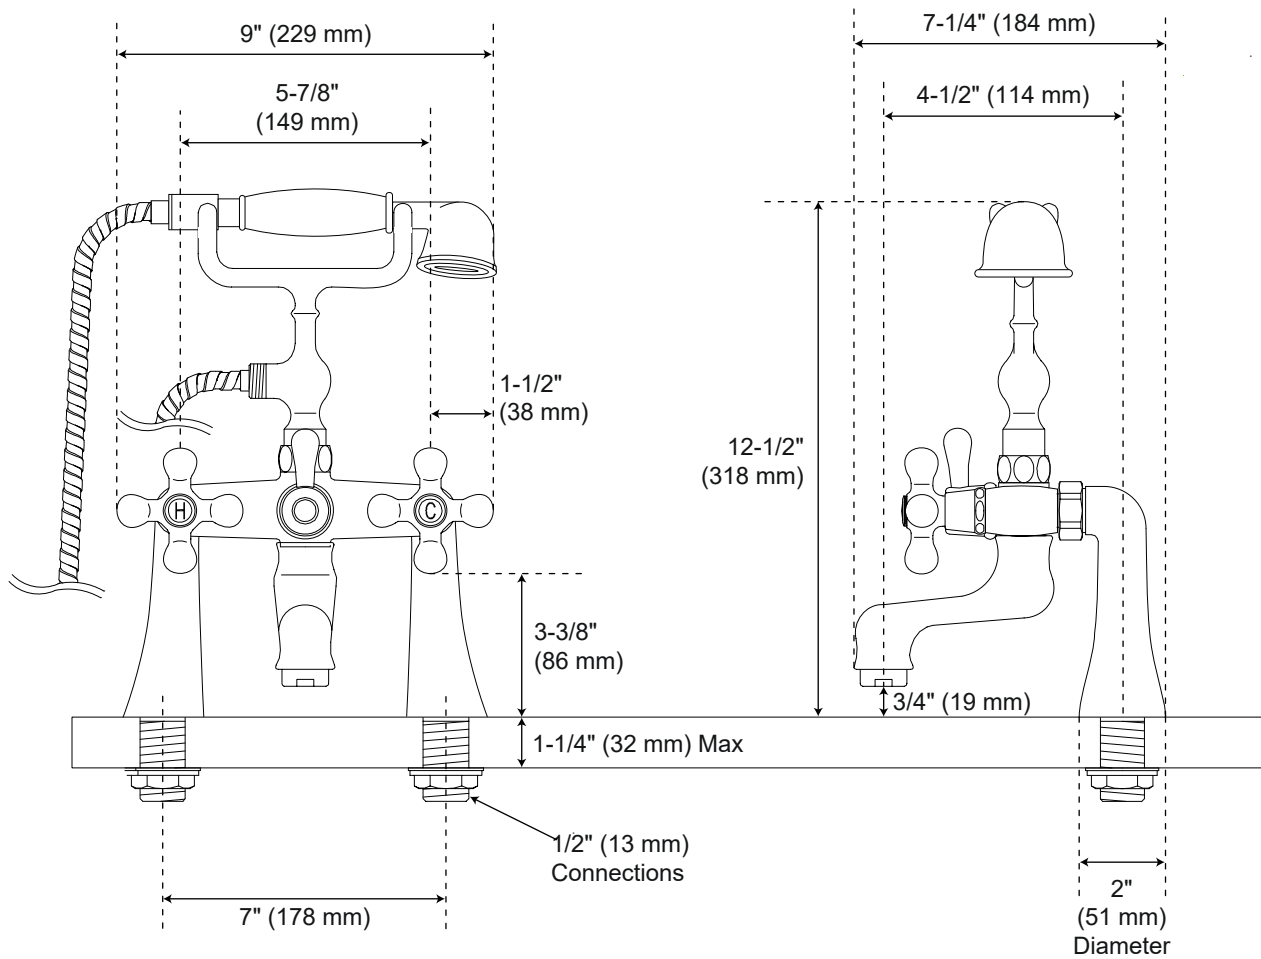

Barlow

Deck Mount Tub Faucet and Hand Shower with Metal Cross Handles

Front

Side

All product dimensions are nominal.