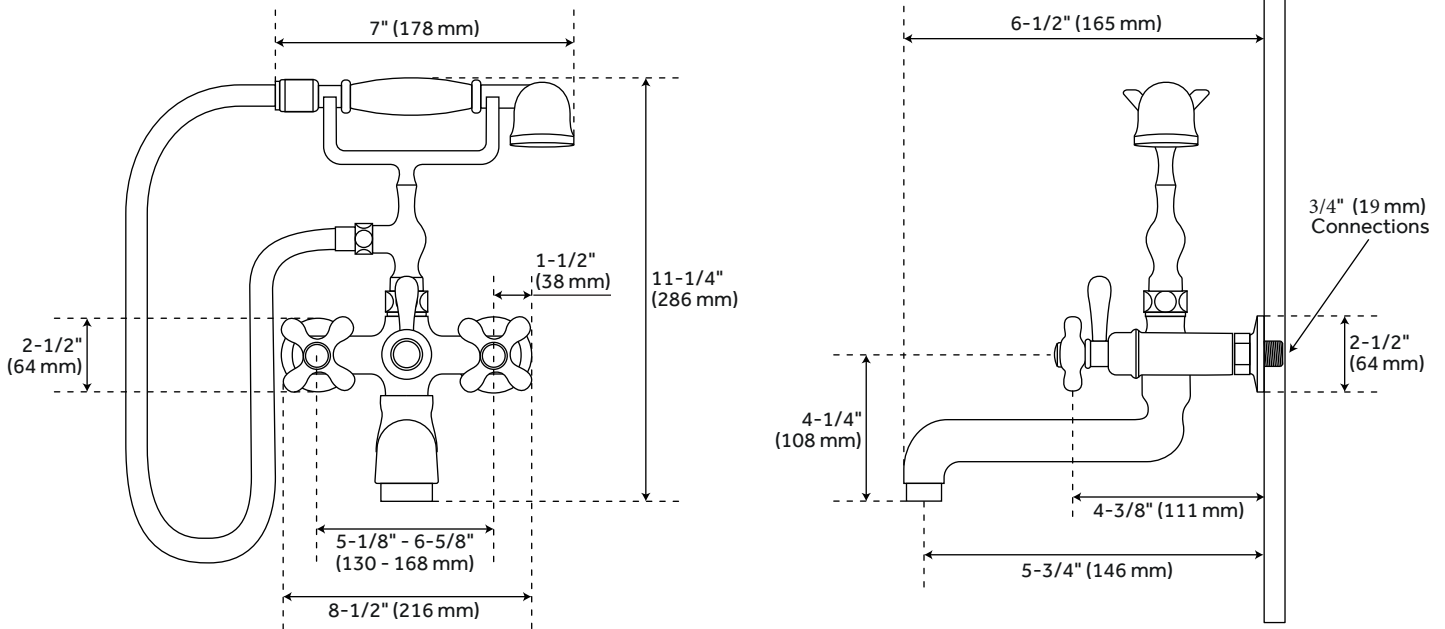

BARLOW

WALL MOUNT TUB FAUCET AND HAND SHOWER WITH METAL CROSS HANDLES

SKU: 927726

FEATURES

- Installation Type: Wall Mount
- Design: Traditional
- Handle Type: Cross
- Features: Hand Shower Included
- Tub Faucet Material: Brass
- Hot And Cold Indicators: Yes
- Drain Included: No
- Ceramic Disc Cartridges: Yes
- Hand Shower Style: Telephone
- Hand Shower Flow Rate: 1.6 gpm (6.0L/min) @ 80 psi

CONTENTS

TUB FAUCET PAGE 2

REVISED 10/12/2021

BARLOW

WALL MOUNT TUB FAUCET AND HAND SHOWER WITH METAL CROSS HANDLES

SKU: 927726

FEATURES

Faucet Centers: 5-1/8" - 6-5/8"
Length: 8-1/2"
Width: 6-1/2"
Height: 11-1/4"
Height To Spout: 4-1/4"
Spout Reach: 5-3/4"
Spout Width: 1"
Base Plate Length: 2-1/2"
Base Plate Width: 2-1/2"
Hand Shower Hose Length: 59"

CODES/STANDARDS

cUPC
ASME A112.18.1/CSA B125.1

LISTED ID:

526041, 526042, 526043

PRODUCT IMAGE

All dimensions and specifications are nominal and may vary. Use actual products for accuracy in critical situations.