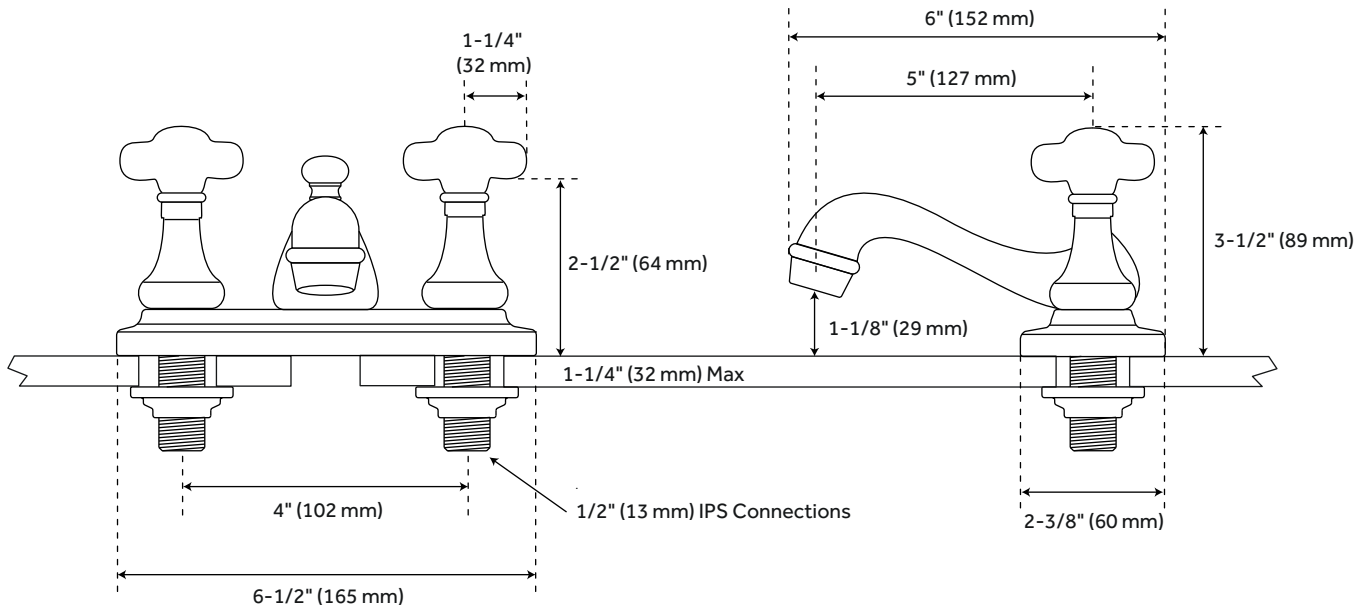

TEAPOT

CENTERSET BATHROOM FAUCET - PORCELAIN CROSS HANDLES

SKU: 904213

FEATURES

Max. Countertop Thickness: 1-1/4"
Faucet Centers: 4"
Length: 6-1/2"
Width: 6"
Height: 3-1/2"
Height To Spout: 1-1/8"
Spout Reach: 5"
Base Plate Length: 6-1/2"
Base Plate Width: 2-3/8"
Handle Length: 1-1/4"
Height to Bottom of Handle: 2-1/2"
Ceramic Disc Cartridges: Yes
Hot and Cold Indicators: Yes
IPS: 1/2"
Drain Included: Yes
Drain Size: 1-1/2"
Maximum Flow Rate: 1.2 gpm
(gallons per minute)