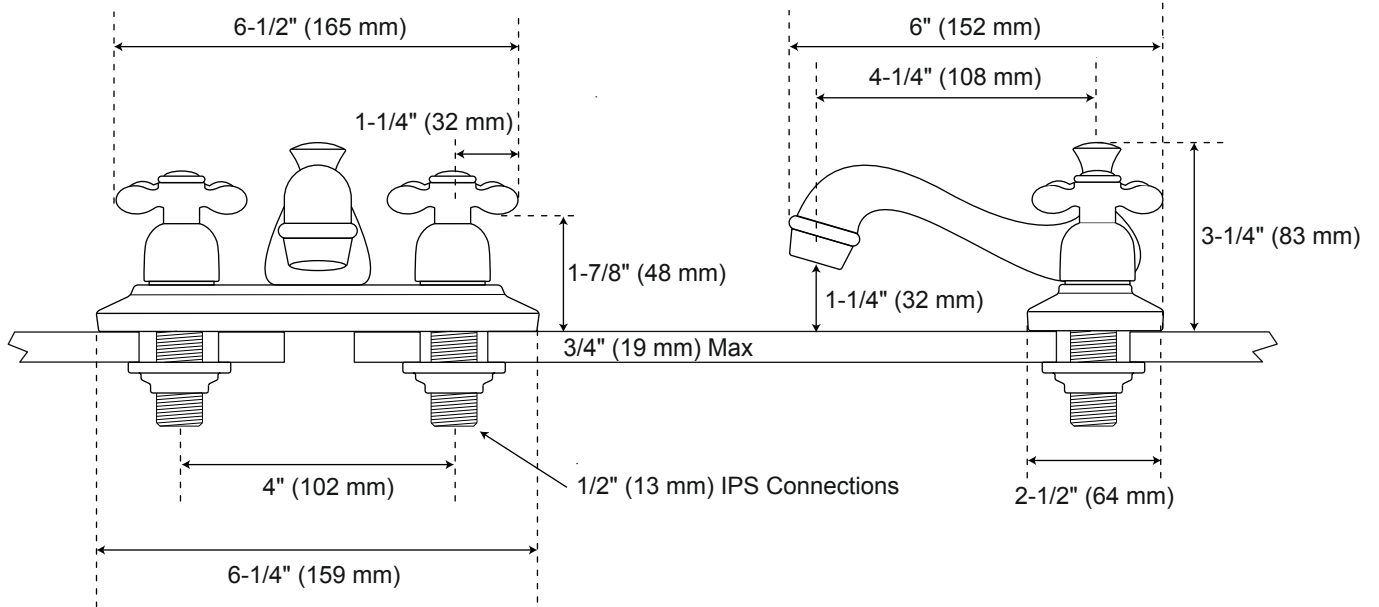

# Teapot

Centerset Bathroom Sink Faucet  
- Cross Handles

Front

Side

All product dimensions are nominal.