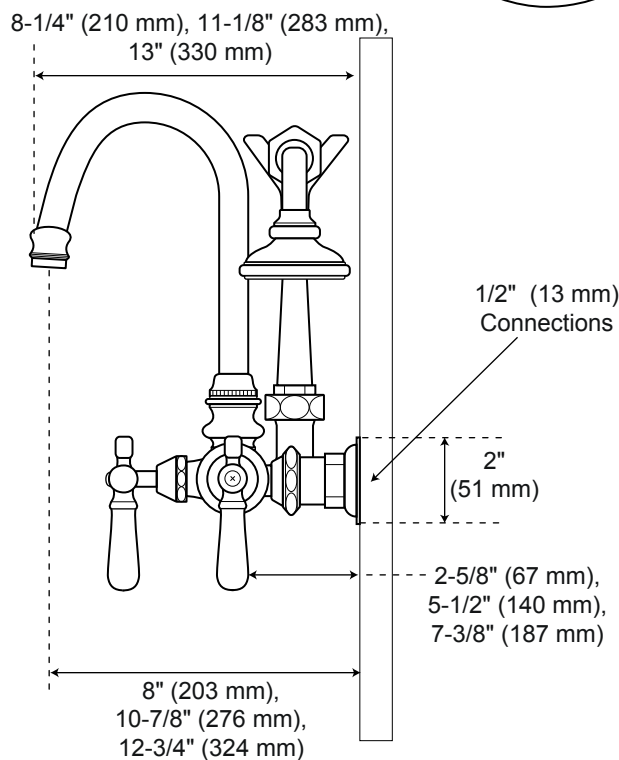

Pasaia

Wall-Mount Bathroom Tub Faucet, Hand Shower, Lever Handles

Front

Side

All product dimensions are nominal.