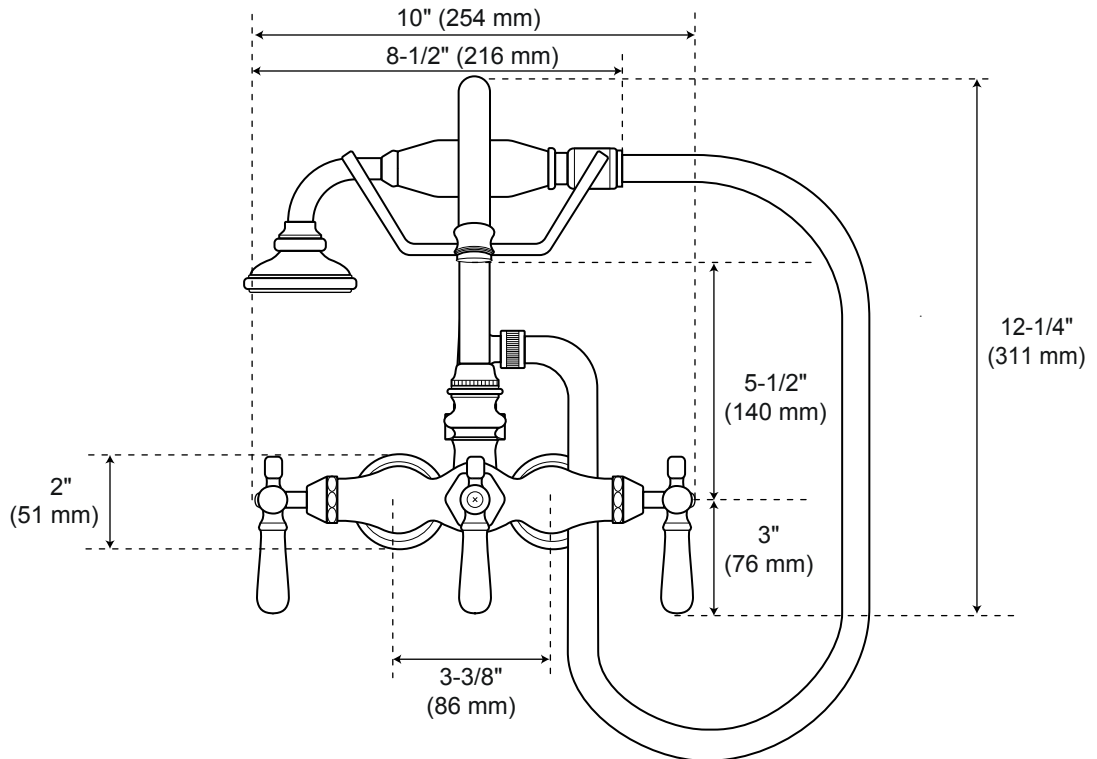

Pasaia

Wall-Mount Bathroom Tub Faucet, Hand Shower, Lever Handles

Front

Side

All product dimensions are nominal.