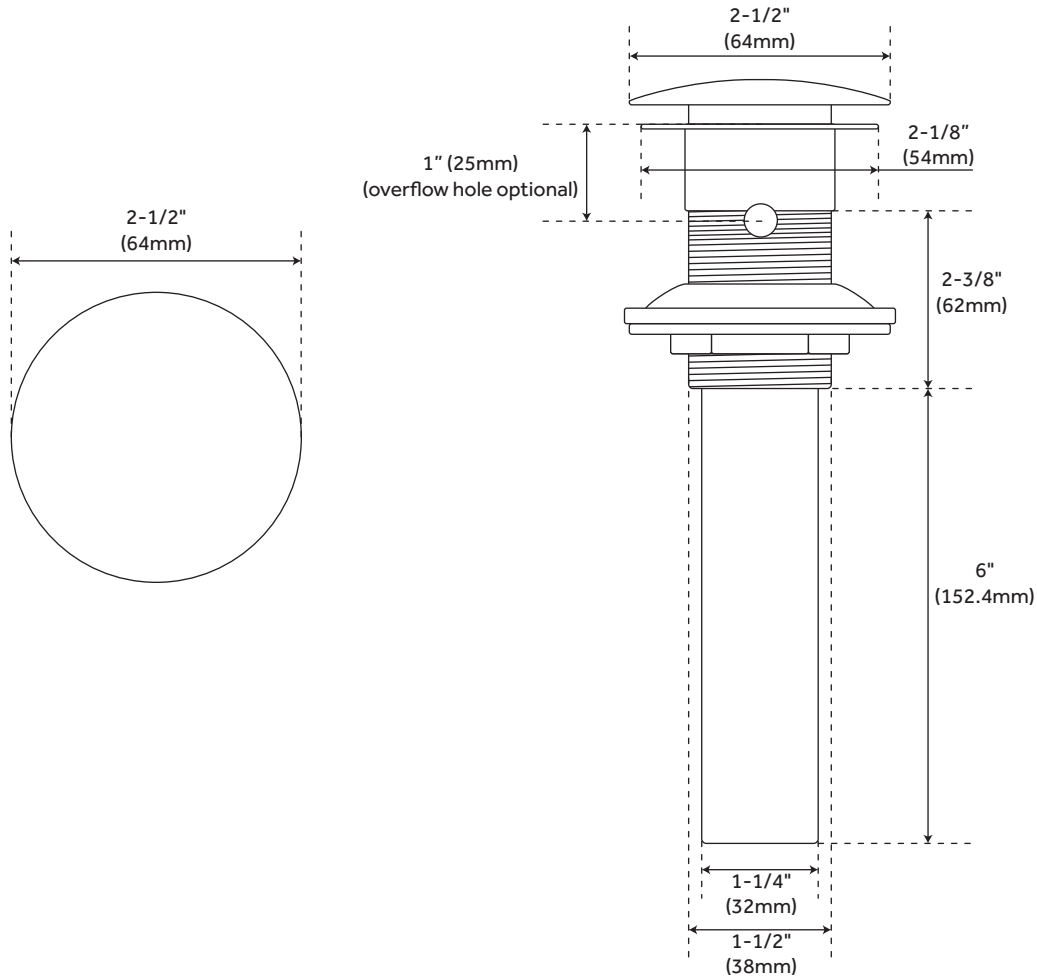

MUSHROOM STYLE

POP-UP BATHROOM DRAIN - 1-1/2"

SKU: 908927

FEATURES

- Material: Brass
- Drain Size: 1-1/2"
- Drain Flange Diameter: 2-1/8"
- Overflow Hole: Optional
- Order without overflow holes for handmade sinks, or with overflow holes for traditional sinks

REVISED 12/04/2019
Code: SH332BN/SH332CP/SH332ORB/SH332PN/
SH333BN/SH333CP/SH333ORB/SH333PN