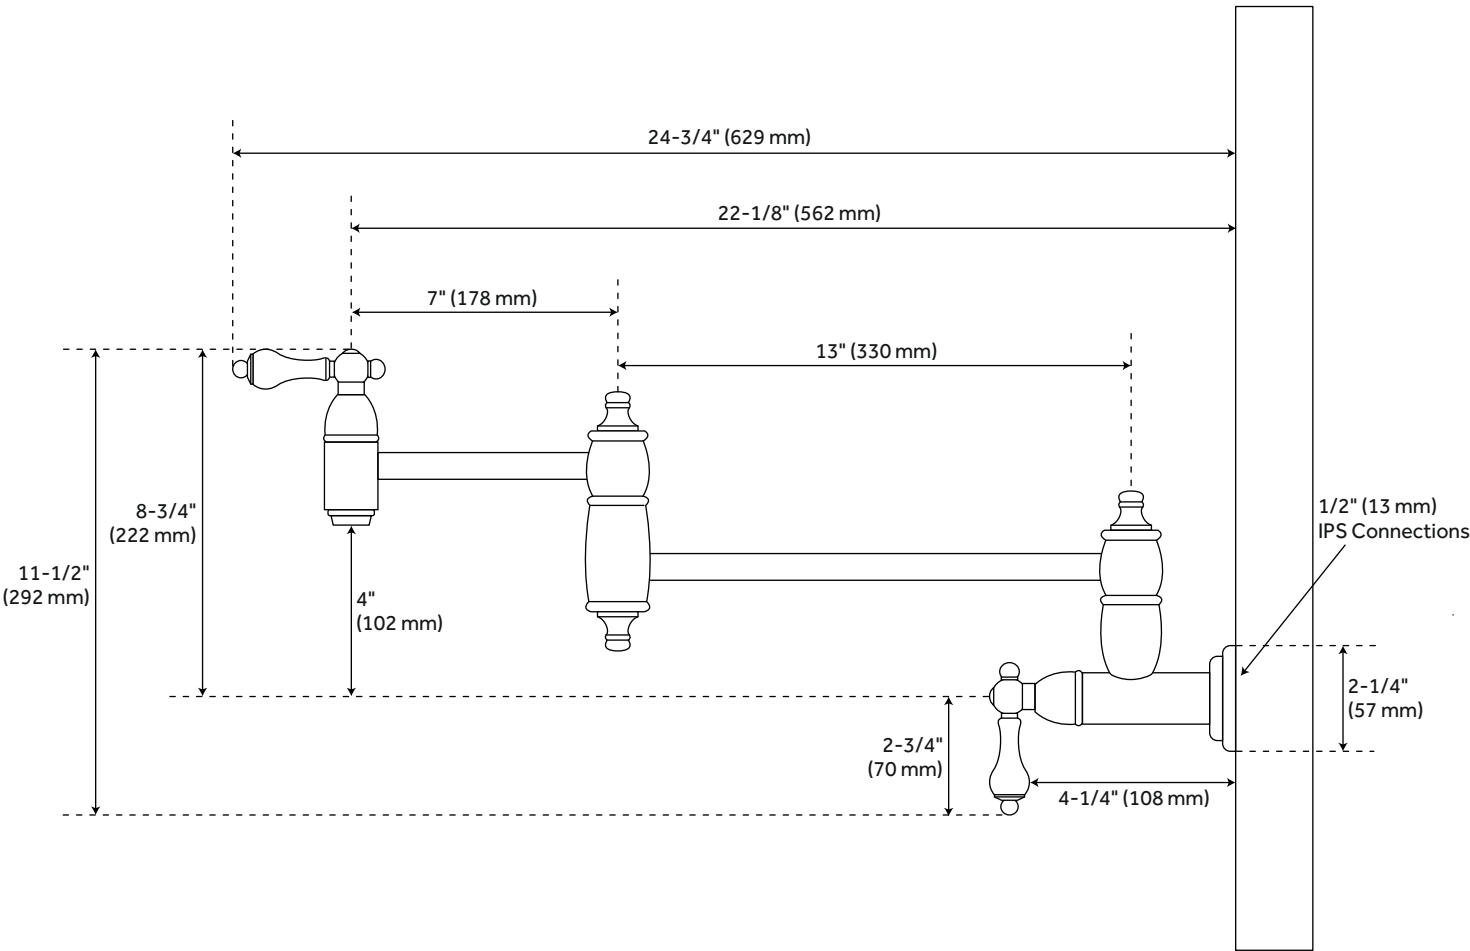

AUGUSTA RETRACTABLE WALL-MOUNT POT FILLER

SKU: 907294

Code: SH406303, SH450653, SH329234, SH329233, SH394989, SH267712, SH267713, SH484934

FEATURES

Installation Type: Wall Mount
Design: Traditional
Length: 2-1/4"
Width: 24-3/4"
Height: 11-1/2"
Base Plate Diameter: 2-1/4"
Faucet Centers: Single-Hole
Drain Included: No
Faucet Material: Metal
Handle Type: Lever
Handle Length: 2-3/4"
IPS: 1/2"
Kitchen Faucet Holes: 1
Height To Spout: 4"
Spout Reach: 22-1/8"
Handle Height: 4-1/4"
Weight: 6.6

REVISED 7/12/2023

AUGUSTA RETRACTABLE WALL-MOUNT POT FILLER

SKU: 907294

Code: SH406303, SH450653, SH329234, SH329233, SH394989, SH267712, SH267713, SH484934

ADDITIONAL FEATURES

- Made of high quality materials.
- Overall reach: 22-1/2".
- Measures 14-1/2" across when folded against the wall.
- Weight: 10 lbs.
- Double-jointed swing spout.

REVISED 7/12/2023

AUGUSTA RETRACTABLE WALL-MOUNT POT FILLER

SKU: 907294

All dimensions and specifications are nominal and may vary. Use actual products for accuracy in critical situations.