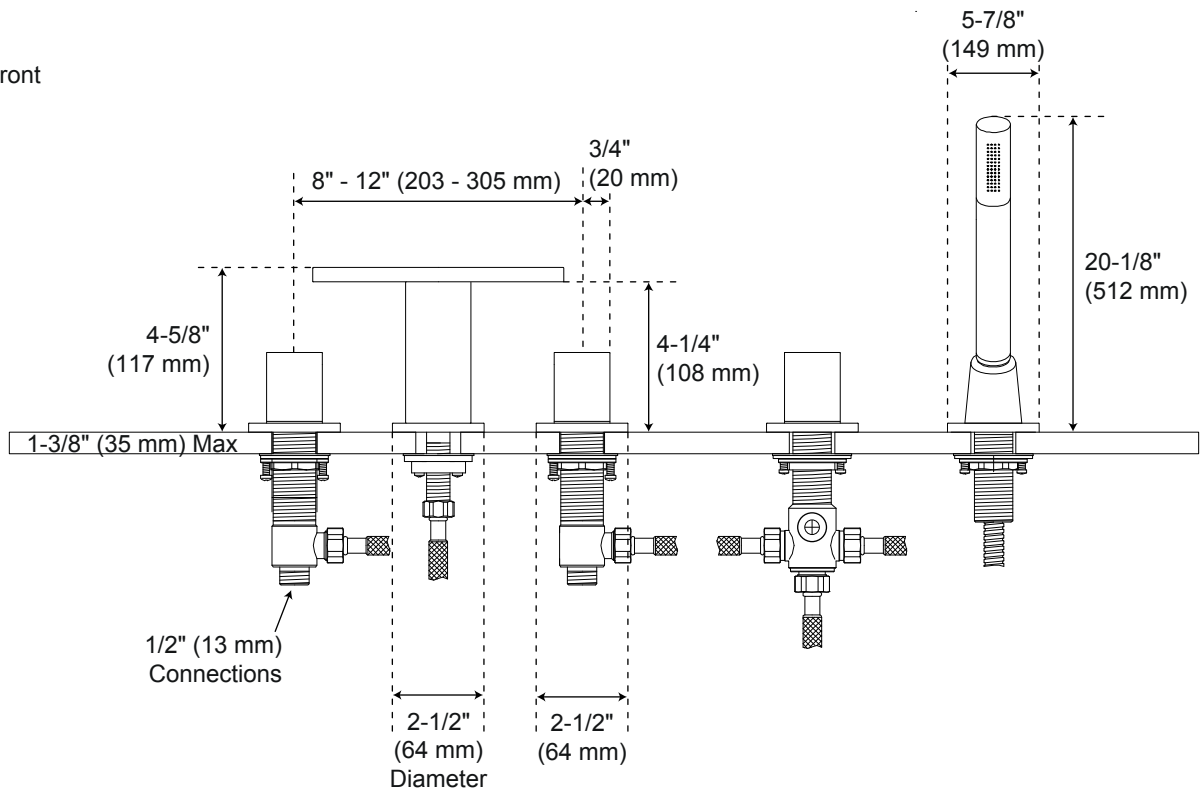

Knox

Roman Waterfall Tub Faucet and Hand Shower

Front

Top

All product dimensions are nominal.