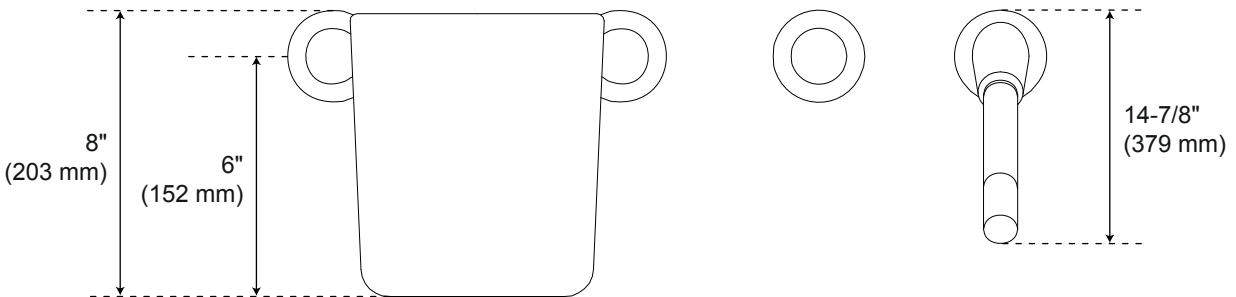

Knox

Roman Waterfall Tub Faucet and Hand Shower

Front

Top

All product dimensions are nominal.