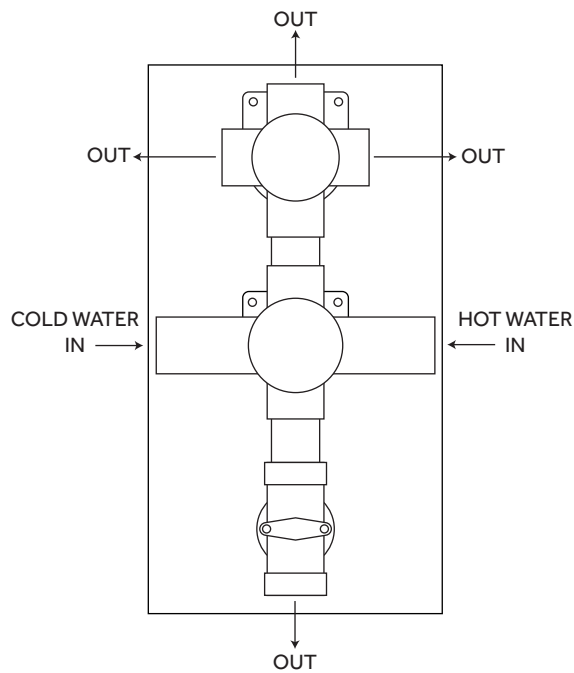

Shower Head Material: Brass

Shower Head Spray: Rainfall

Shower Head Length: 7-7/8"

Shower Head Width: 7-7/8"

Shower Arm Included: Yes

Shower Arm Extension: 16"

Shower Arm Height: 4-1/4"

Shower Head IPS: 1/2"

Water Connection Included: Yes

Diverter Included: Yes

Diverter Outlets: 4

Shower Head Flow Rate: 2.0 gpm (7.6 L/min) @ 80 psi

Spout Reach: 7"

Handle Material: Brass

Spout Width: 3-1/2"

REVISED 3/29/2023

ONASSIS THERMOSTATIC TUB & SHOWER SYSTEM - 6 BODY SPRAYS

SKU: 925939

Code: SH379997, SH379996, SH379998

ADDITIONAL FEATURES

- Shower system includes a wall-mount rainfall shower head, wall mount slide bar with hand shower, hand shower water connection, 6 body sprays, tub spout, and a thermostatic 4-way in-wall diverter.
- Thermostatic technology keeps shower temperature ± 1 degree Celsius.
- Valve contains a built-in 3-way diverter and one single diverter for a total of four outlets. Shower accessories can be arranged to run two spray functions simultaneously.
- For water outlet configuration options, consult a professional for installation.

REVISED 3/29/2023

ONASSIS THERMOSTATIC 4-WAY IN-WALL SHOWER DIVERTER

SKU: 925939

All dimensions and specifications are nominal and may vary. Use actual products for accuracy in critical situations.

ONASSIS WALL-MOUNT RAINFALL SHOWER HEAD