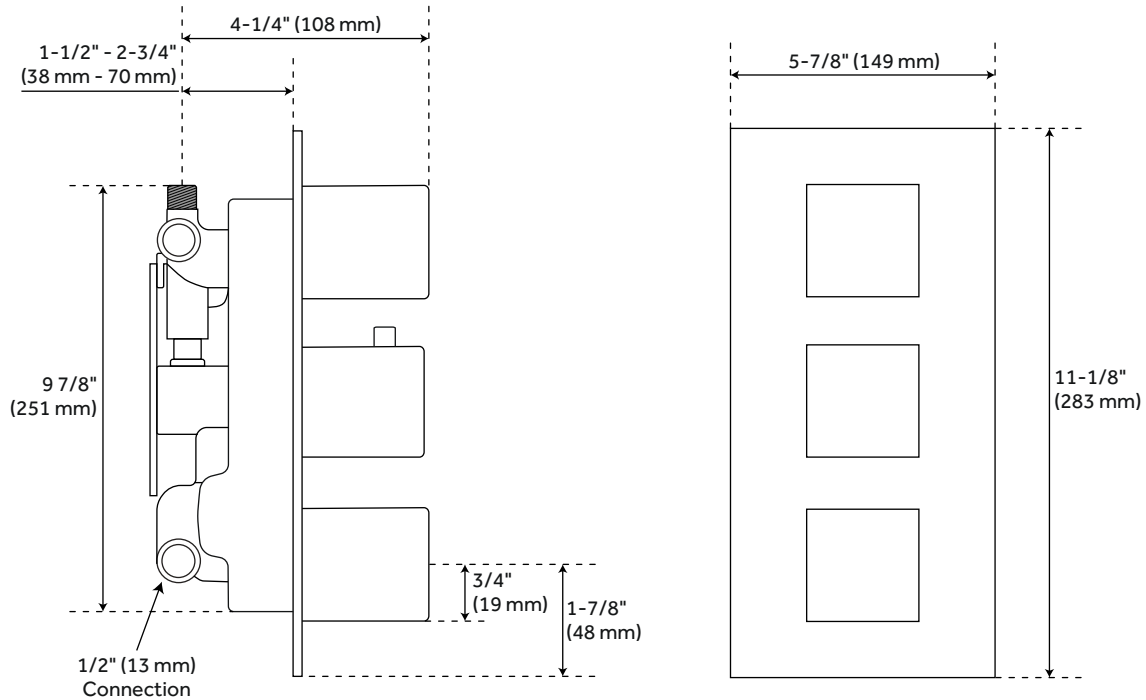

ONASSIS THERMOSTATIC 4-WAY IN-WALL SHOWER DIVERTER

SKU: 925939

All dimensions and specifications are nominal and may vary. Use actual products for accuracy in critical situations.