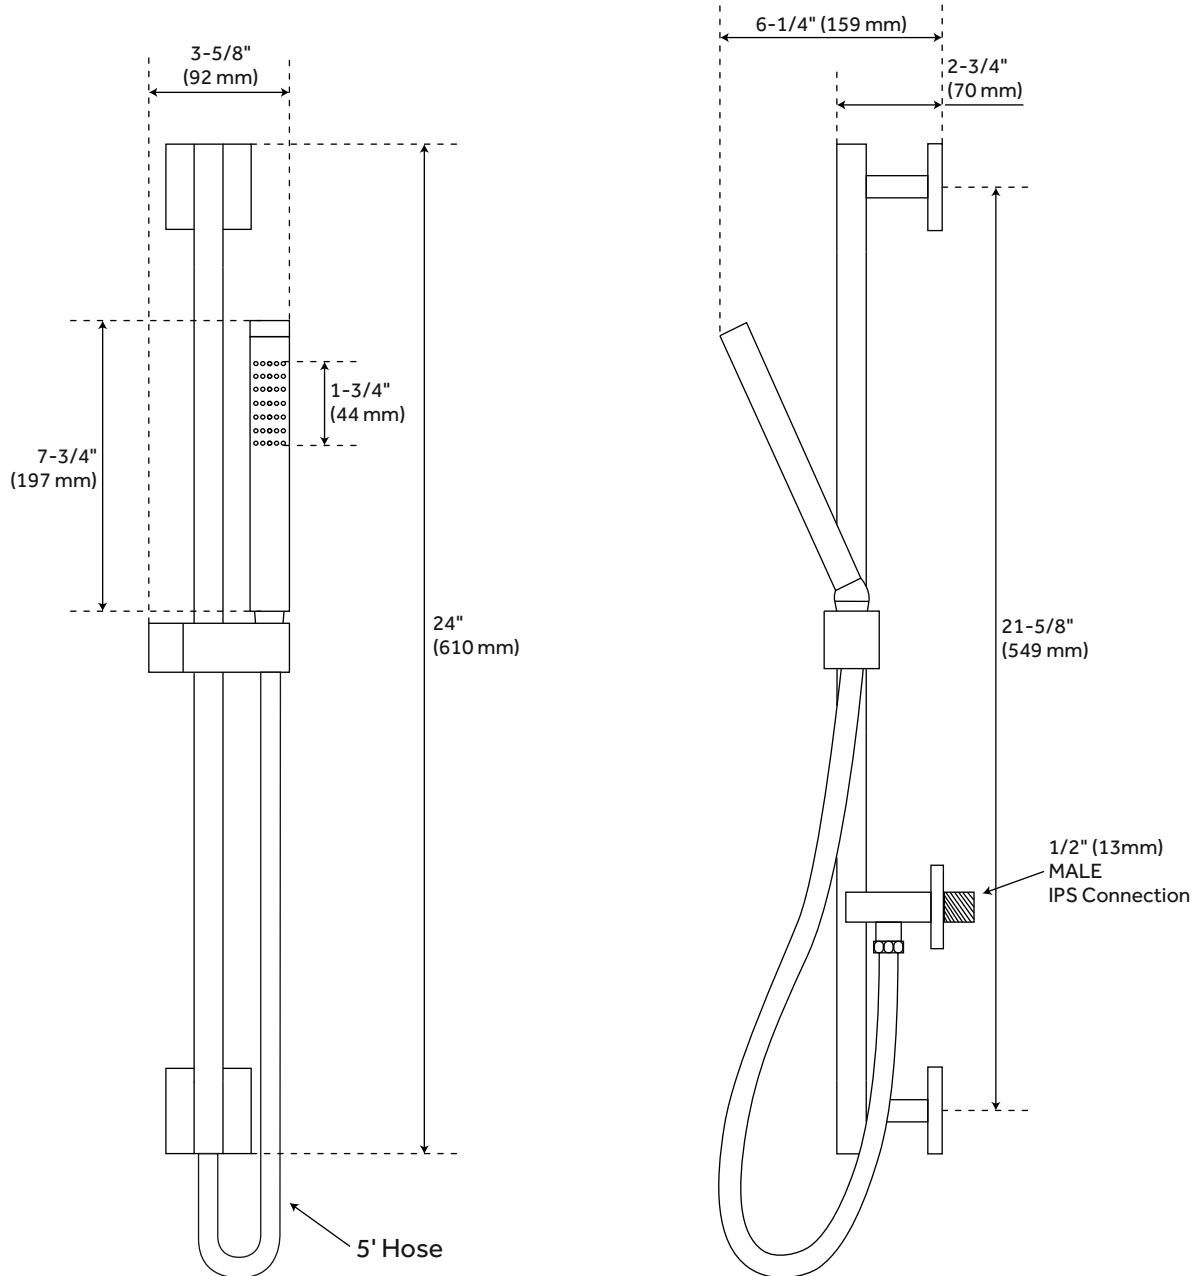

ONASSIS HAND SHOWER

SKU: 925939

All dimensions and specifications are nominal and may vary. Use actual products for accuracy in critical situations.