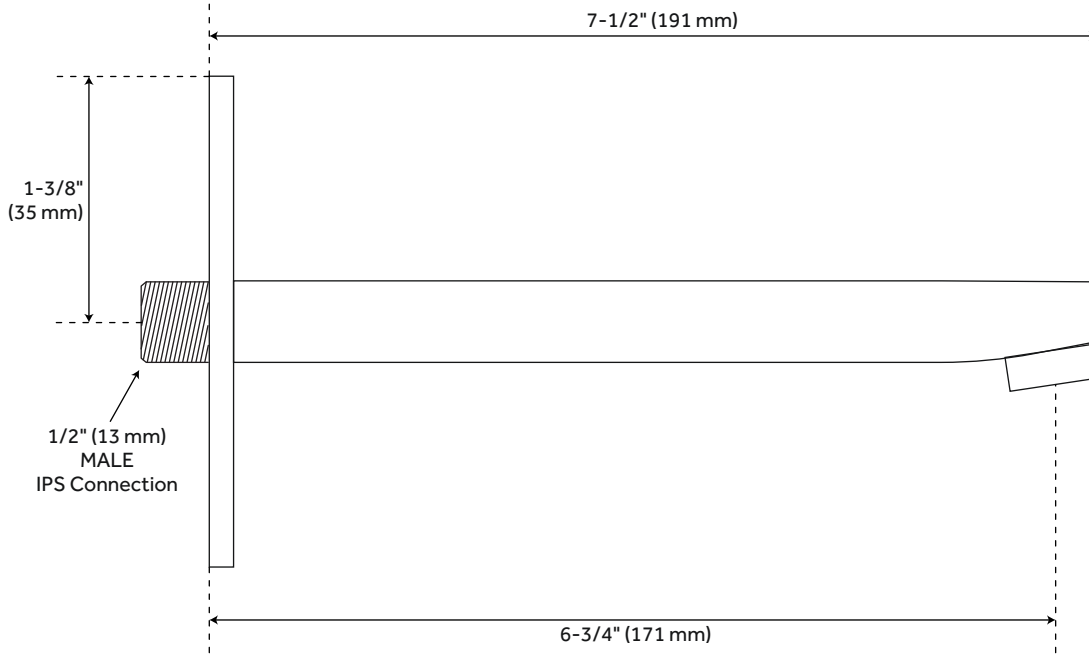

Shower Head Material: Brass

Shower Head Spray: Rainfall

Shower Head Length: 7-7/8"

Shower Head Width: 7-7/8"

Shower Arm Included: Yes

Shower Arm Extension: 16"

Shower Arm Height: 4-1/4"

Shower Head IPS: 1/2"

Shower Head Swivel: Yes

Valve Trim Width: 5-7/8"

Valve Trim Height: 11-1/8"

Slide Bar Outside Diameter: 1"

Hand Shower Hose Length: 60"

Hand Shower Style: Modern

Hand Shower Flow Rate: 2.0 gpm (7.6 L/min) @ 80 psi

Water Connection Included: Yes

Diverter Included: Yes

Diverter Outlets: 4

Shower Head Flow Rate: 2.0 gpm (7.6 L/min) @ 80 psi

Spout Reach: 7"

Handle Material: Brass

Spout Width: 3-1/2"

REVISED 3/29/2023

ONASSIS SQUARE SWIVEL BODY SPRAY

SKU: 925939

All dimensions and specifications are nominal and may vary. Use actual products for accuracy in critical situations.

ONASSIS TUB SPOUT

SKU: 925939

All dimensions and specifications are nominal and may vary. Use actual products for accuracy in critical situations.