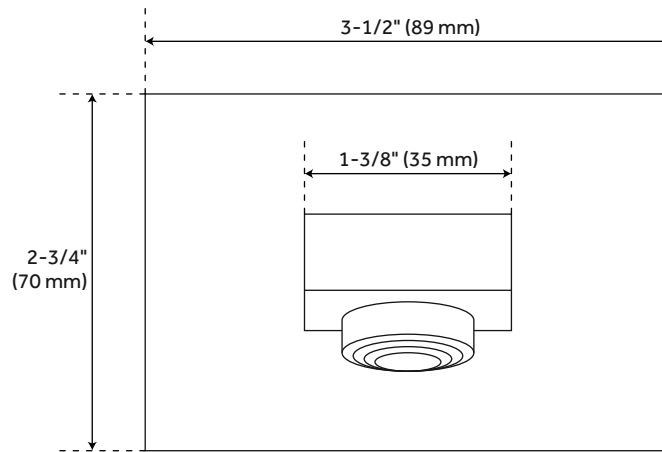

Shower Head Material: Brass

Shower Head Spray: Rainfall

Shower Head Length: 7-7/8"

Shower Head Width: 7-7/8"

Shower Arm Included: Yes

Shower Arm Extension: 16"

Shower Arm Height: 4-1/4"

Shower Head IPS: 1/2"

Shower Head Swivel: Yes

Valve Trim Width: 5-7/8"

Valve Trim Height: 11-1/8"

Slide Bar Outside Diameter: 1"

Hand Shower Hose Length: 60"

Hand Shower Style: Modern

Hand Shower Flow Rate: 2.0 gpm (7.6 L/min) @ 80 psi

Water Connection Included: Yes

Diverter Included: Yes

Diverter Outlets: 4

Shower Head Flow Rate: 2.0 gpm (7.6 L/min) @ 80 psi

Spout Reach: 7"

Handle Material: Brass

Spout Width: 3-1/2"

REVISED 3/29/2023

ONASSIS SQUARE SWIVEL BODY SPRAY

SKU: 925939

All dimensions and specifications are nominal and may vary. Use actual products for accuracy in critical situations.

ONASSIS TUB SPOUT

SKU: 925939

All dimensions and specifications are nominal and may vary. Use actual products for accuracy in critical situations.