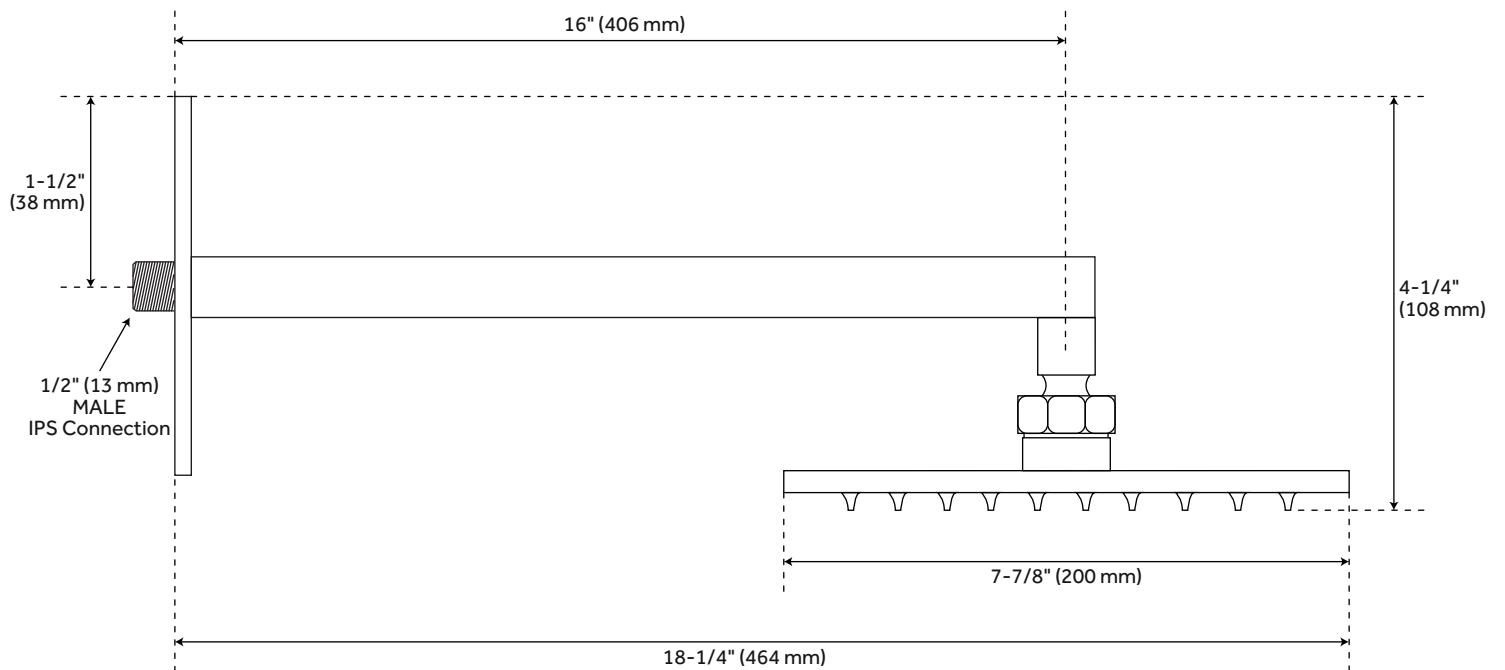

ONASSIS WALL-MOUNT RAINFALL SHOWER HEAD

SKU: 925939

All dimensions and specifications are nominal and may vary. Use actual products for accuracy in critical situations.