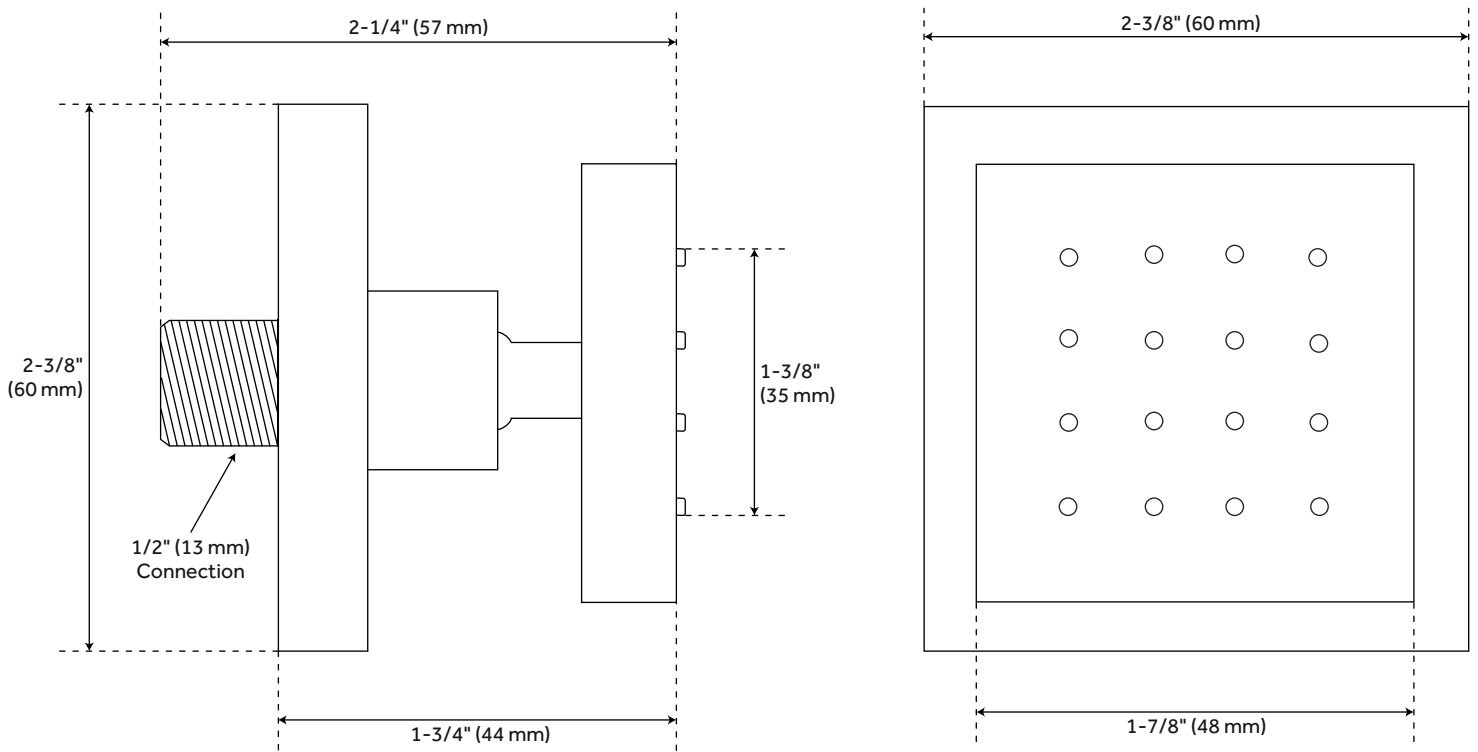

ONASSIS SQUARE SWIVEL BODY SPRAY

SKU: 925939

All dimensions and specifications are nominal and may vary. Use actual products for accuracy in critical situations.