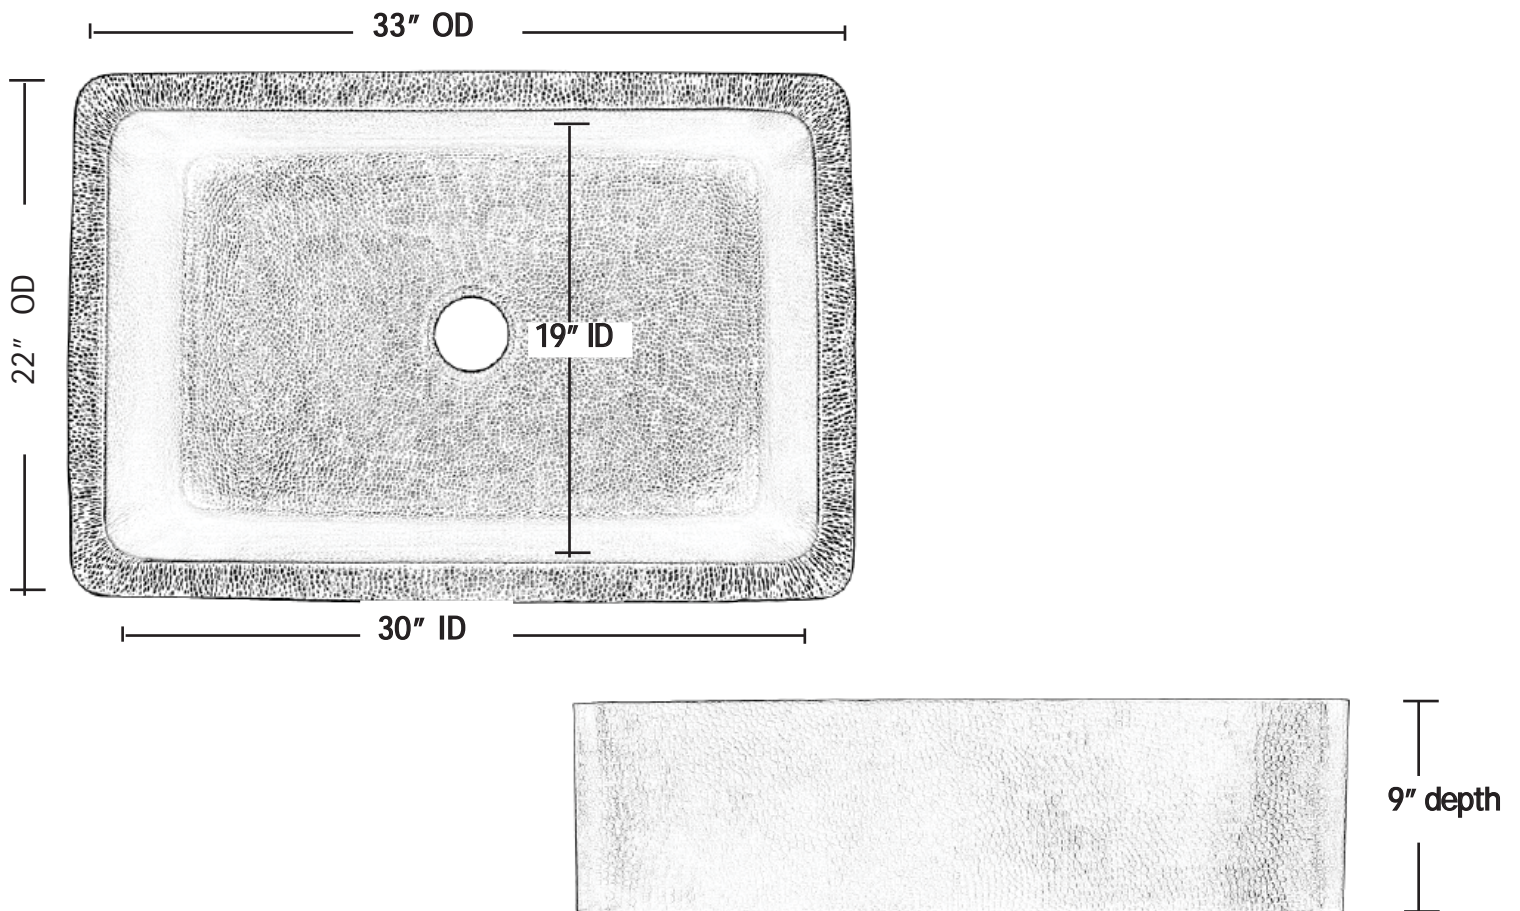

Ronda
BDC-332209SK

SINK DETAILS

Farmhouse Apron Front Single Bowl Hand Hammered Solid Copper Seamless Construction in Antique Finish.

Mounting Options: Under Mount or Drop-In

Your copper sink is handmade and therefore a work of art. Each sink is unique and can vary 1/4" in either direction. We highly recommend waiting to receive your sink before cutting your counter top.