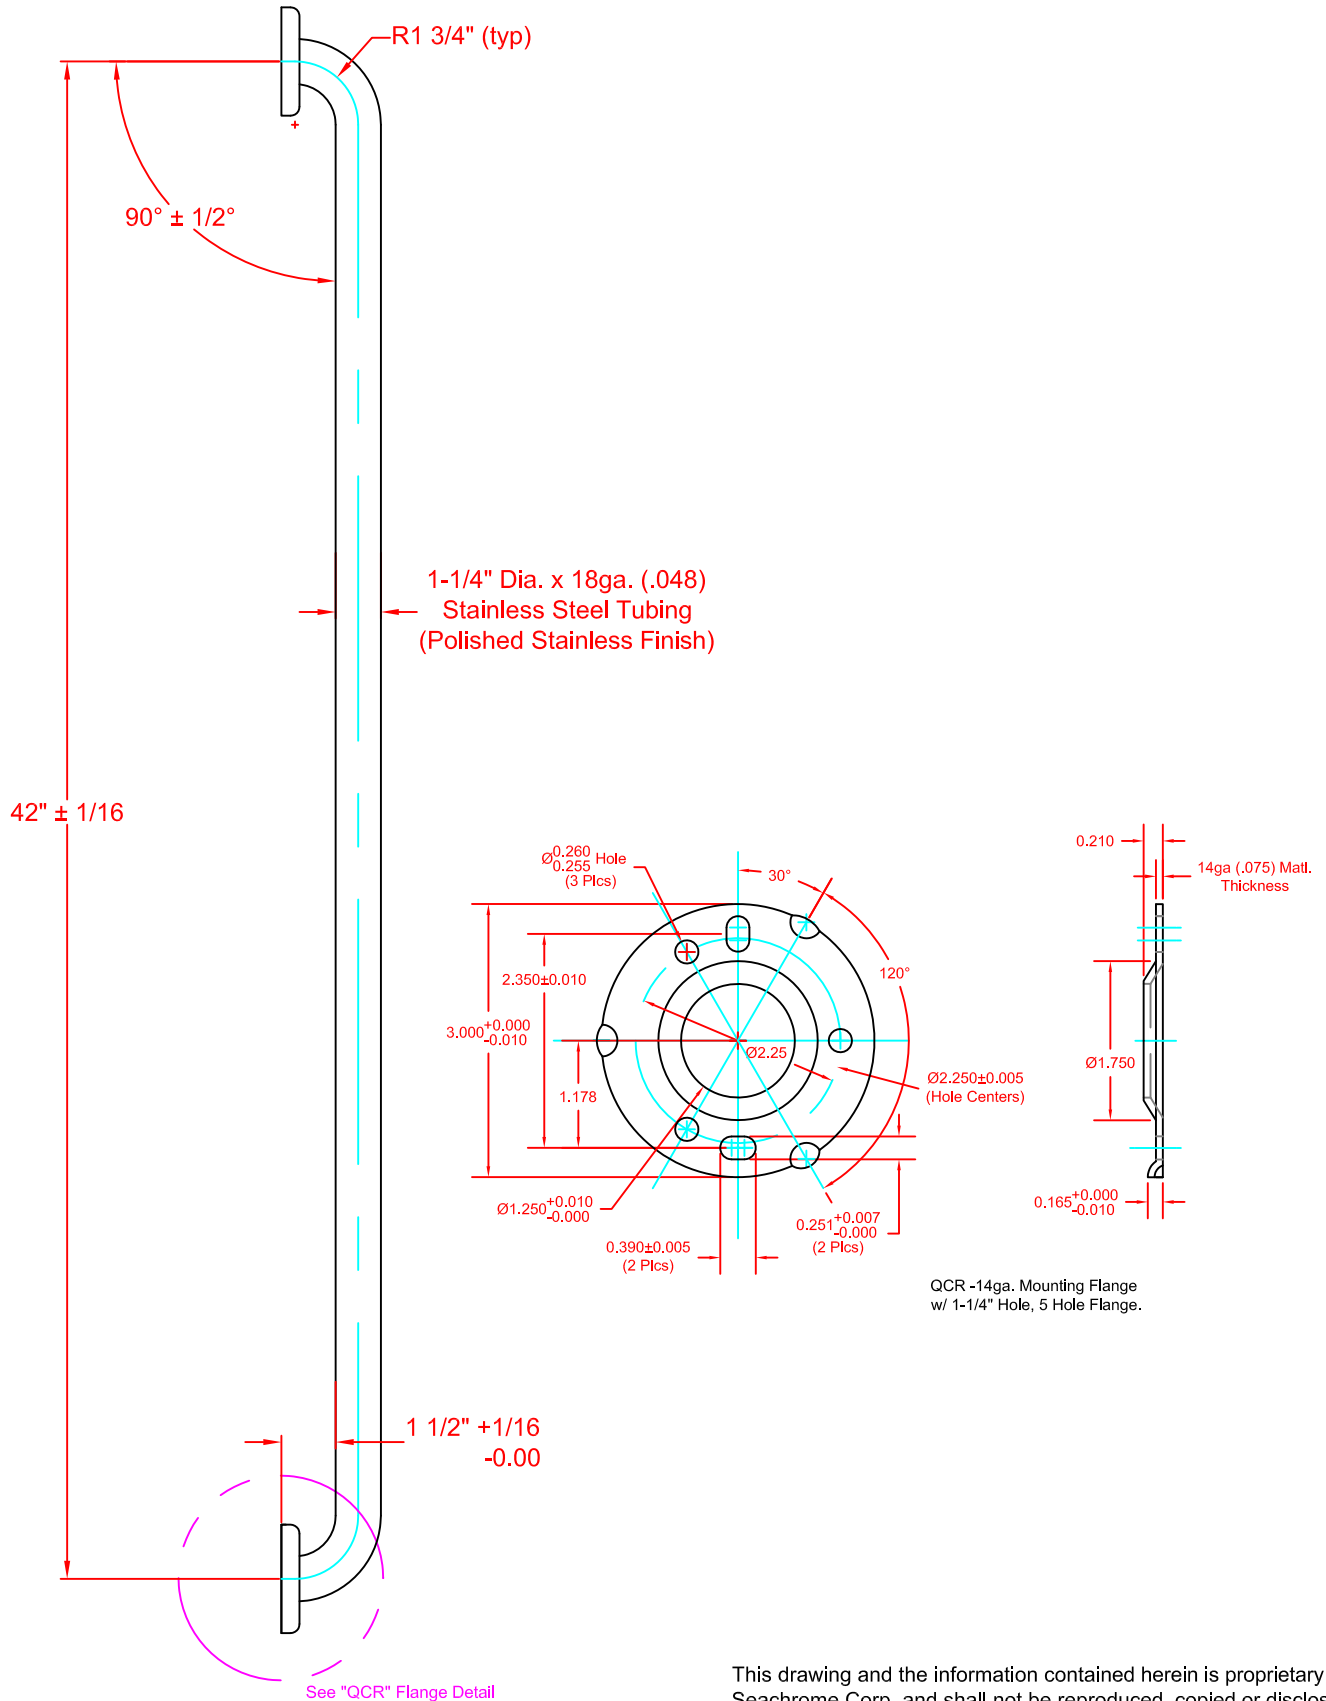

SEACHROME

Seachrome Corporation
1906 East Dominguez Street
Long Beach, California 90810
Phone: (800) 955-2476
Fax: (800) 444-3380

Description:

IGXS-420-QCR
42" Straight Grab Bar
(Polished Stainless Finish)

Customer:

Customer Part #

02-08-2016

This drawing and the information contained herein is proprietary to Seachrome Corp. and shall not be reproduced, copied or disclosed in whole, or part, or used for manufacturing or for any other purpose without the written permission of Seachrome Corporation.