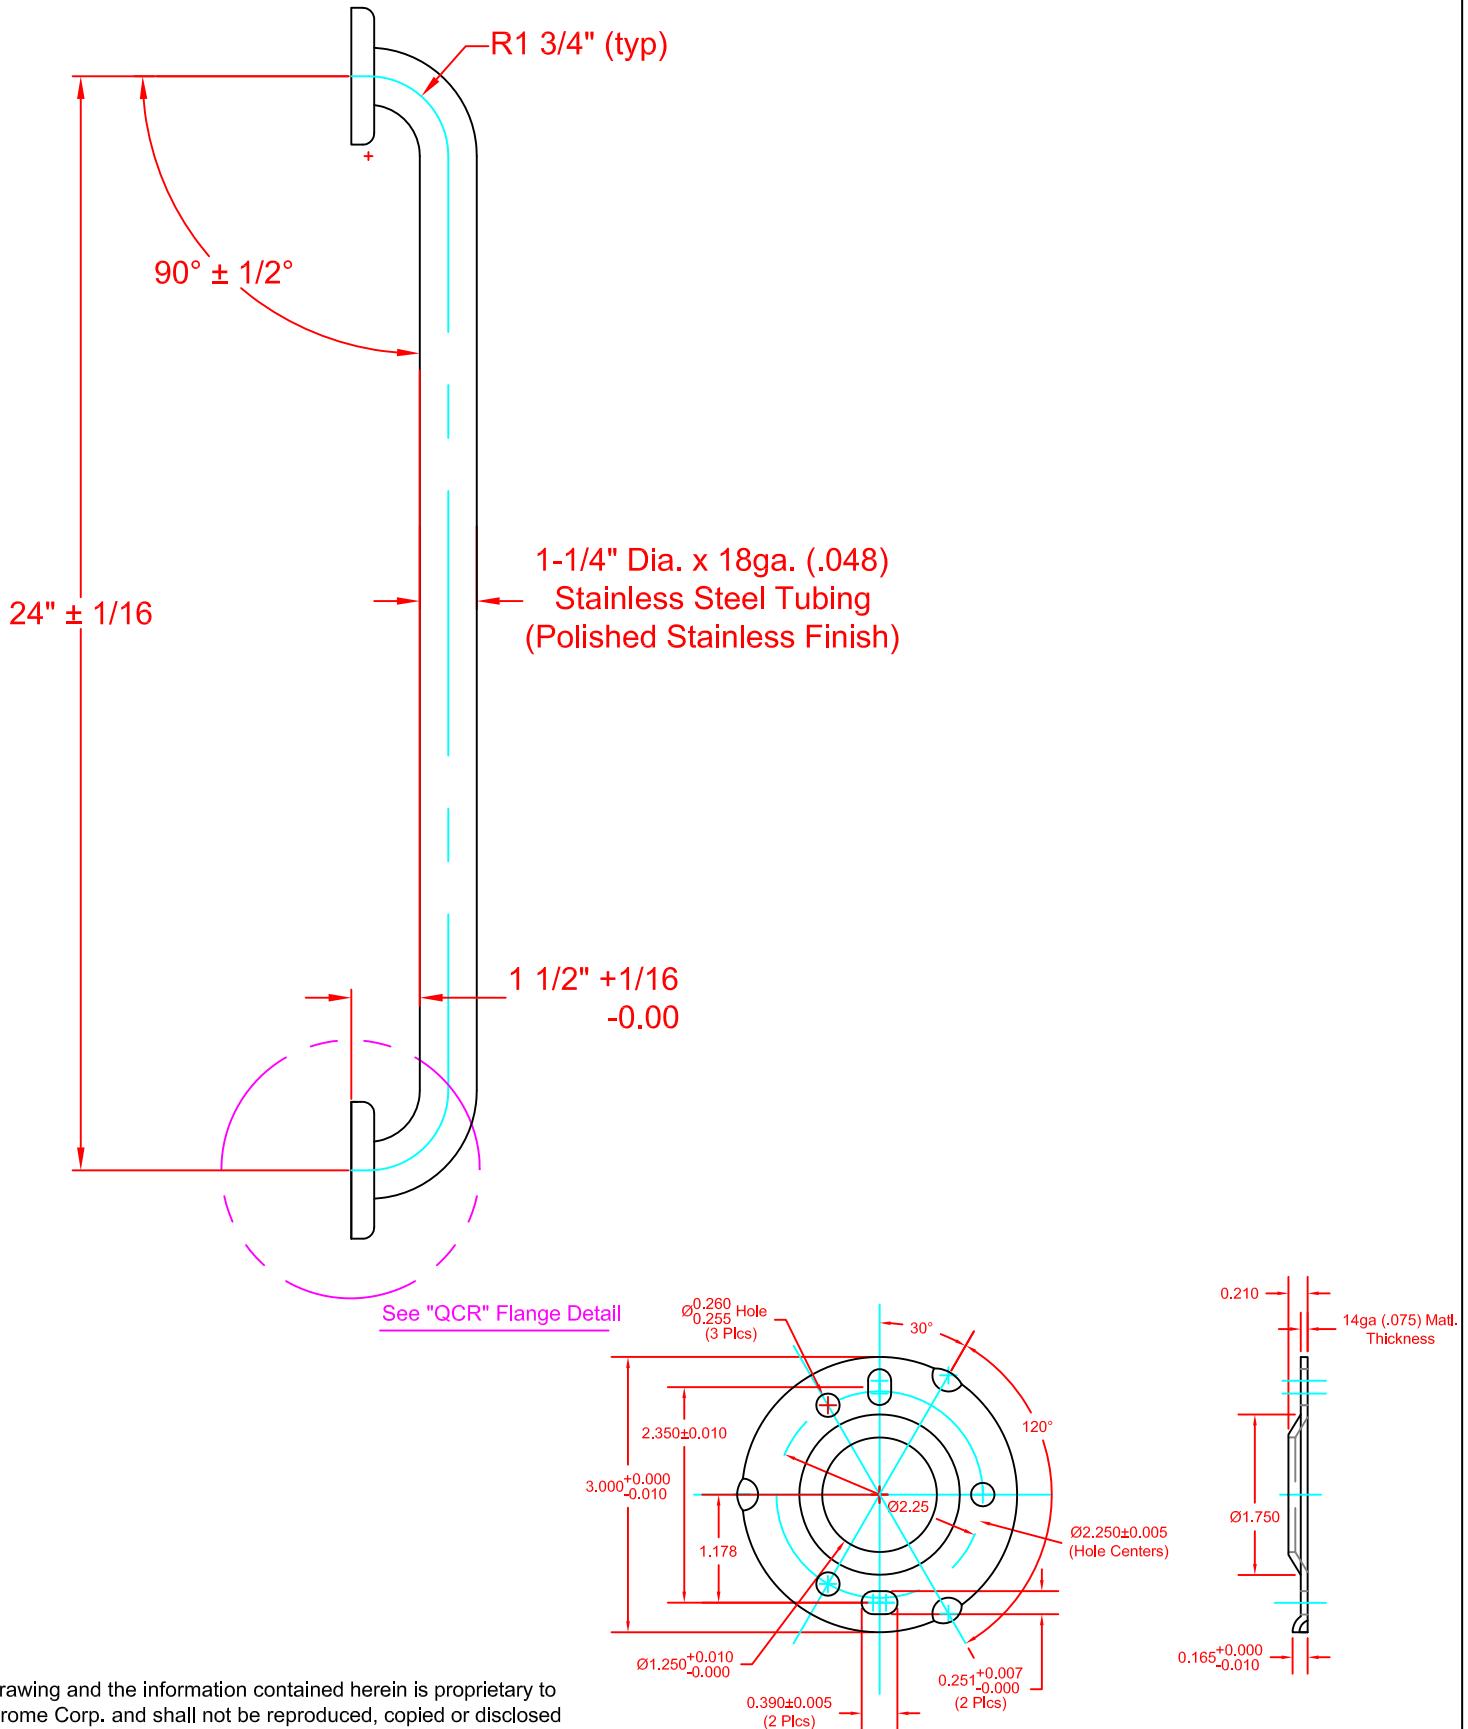

SEACHROME

Seachrome Corporation
1906 East Dominguez Street
Long Beach, California 90810
Phone: (800) 955-2476
Fax: (800) 444-3380

Description:

IGXS-240-QCR
24" Straight Grab Bar
(Polished Stainless Finish)

Customer:

Customer Part #

02-08-2016

This drawing and the information contained herein is proprietary to Seachrome Corp. and shall not be reproduced, copied or disclosed in whole, or part, or used for manufacturing or for any other purpose without the written permission of Seachrome Corporation.

QCR -14ga. Mounting Flange
w/ 1-1/4" Hole, 5 Hole Flange.