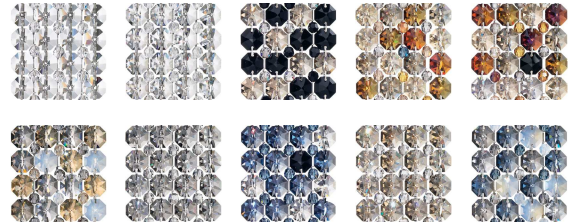

## REFRAX - SCHONBEK

REW2806

Like rivers of diamonds, the striking forms of Refrax sparkle from within, evoking floating jewels beaming with light.

### OPTIONS

Spectra Crystal (A), CRYSTALS FROM SWAROVSKI (S), CRYSTALS FROM SWAROVSKI (JAG), CRYSTALS FROM SWAROVSKI (OCE), CRYSTALS FROM SWAROVSKI (BOA), CRYSTALS FROM SWAROVSKI (TRA), CRYSTALS FROM SWAROVSKI (BLA), CRYSTALS FROM SWAROVSKI (BUL), CRYSTALS FROM SWAROVSKI (TK), Azurite Crystals from Swarovski (AZU)