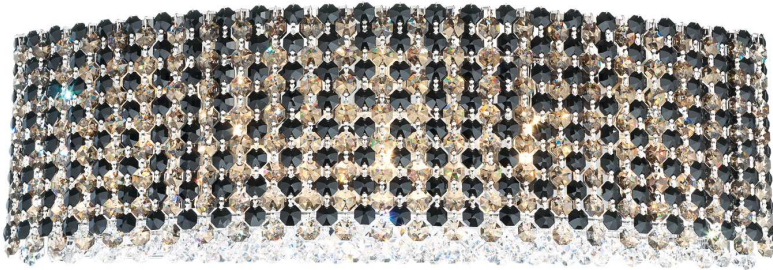

# SWAROVSKI

L I G H T I N G

## REFRAX - SCHONBEK

REW2106

Like rivers of diamonds, the striking forms of Refrax sparkle from within, evoking floating jewels beaming with light.

### OPTIONS

Spectra Crystal (A), CRYSTALS FROM SWAROVSKI (S), CRYSTALS FROM SWAROVSKI (JAG), CRYSTALS FROM SWAROVSKI (OCE), CRYSTALS FROM SWAROVSKI (BOA), CRYSTALS FROM SWAROVSKI (TRA), CRYSTALS FROM SWAROVSKI (BLA), CRYSTALS FROM SWAROVSKI (BUL), CRYSTALS FROM SWAROVSKI (TK), Azurite Crystals from Swarovski (AZU)