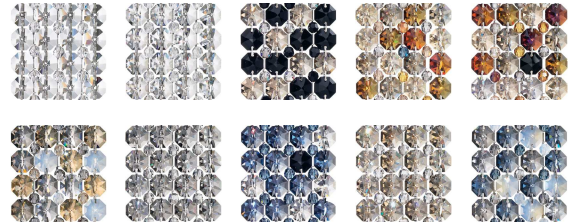

# SWAROVSKI

L I G H T I N G

## REFRAX - SCHONBEK

REW2106

Like rivers of diamonds, the striking forms of Refrax sparkle from within, evoking floating jewels beaming with light.

### OPTIONS

Spectra Crystal (A), CRYSTALS FROM SWAROVSKI (S), CRYSTALS FROM SWAROVSKI (JAG), CRYSTALS FROM SWAROVSKI (OCE), CRYSTALS FROM SWAROVSKI (BOA), CRYSTALS FROM SWAROVSKI (TRA), CRYSTALS FROM SWAROVSKI (BLA), CRYSTALS FROM SWAROVSKI (BUL), CRYSTALS FROM SWAROVSKI (TK), Azurite Crystals from Swarovski (AZU)