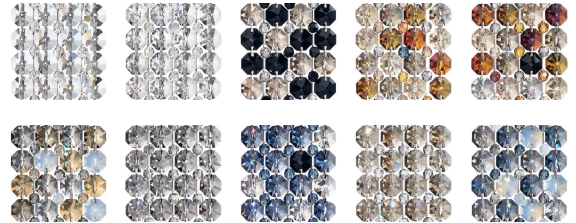

REFRAX - SCHONBEK

RE3606

Like rivers of diamonds, the striking forms of Refrax sparkle from within, evoking floating jewels beaming with light.

OPTIONS

Spectra Crystal (A), CRYSTALS FROM SWAROVSKI (S), CRYSTALS FROM SWAROVSKI (JAG), CRYSTALS FROM SWAROVSKI (OCE), CRYSTALS FROM SWAROVSKI (BOA), CRYSTALS FROM SWAROVSKI (TRA), CRYSTALS FROM SWAROVSKI (BLA), CRYSTALS FROM SWAROVSKI (BUL), CRYSTALS FROM SWAROVSKI (TK), Azurite Crystals from Swarovski (AZU)

-401

MORE REFRAX

RE0205	RE0209	RE0405
RE0409	RE0505	RE0509
RE1012	RE1018	RE1705
RE2109	RE2506	RE2524
RE2809	RE3214	RE3624
RE4806	RE4821	RE4824
REC1005	REC1205	REW1006
REW1009	REW2106	REW2109
REW2806		

- SWAROVSKI-LIGHTING.COM/SCHONBEK
- VIEW
- CONNECT
- WHERE TO BUY

SPECIFICATIONS

Width/Length:	36.5in / 93cm
↕ Height:	6.5in / 17cm
↔ Depth/Extension:	4in / 10cm
⤵ Chain Length:	144in / 366cm
⬇ Hang Weight:	19lbs / 8.6kg
Tier Count:	1
Light Source:	Halogen
Bulb Count:	11
Bulb Info:	(5) G9, 40 MAX, G9* (6) GU10, 50 MAX, GU10*