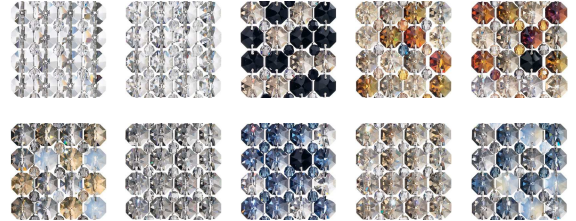

SWAROVSKI

L I G H T I N G

REFRAX - SCHONBEK

RE0205

Like rivers of diamonds, the striking forms of Refrax sparkle from within, evoking floating jewels beaming with light.

OPTIONS

Spectra Crystal (A), CRYSTALS FROM SWAROVSKI (S), CRYSTALS FROM SWAROVSKI (JAG), CRYSTALS FROM SWAROVSKI (OCE), CRYSTALS FROM SWAROVSKI (BOA), CRYSTALS FROM SWAROVSKI (TRA), CRYSTALS FROM SWAROVSKI (BLA), CRYSTALS FROM SWAROVSKI (BUL), CRYSTALS FROM SWAROVSKI (TK), Azurite Crystals from Swarovski (AZU)

-401

MORE REFRAX

- | | | |
|---------|---------|---------|
| RE0209 | RE0405 | RE0409 |
| RE0505 | RE0509 | RE1012 |
| RE1018 | RE1705 | RE2109 |
| RE2506 | RE2524 | RE2809 |
| RE3214 | RE3606 | RE3624 |
| RE4806 | RE4821 | RE4824 |
| REC1005 | REC1205 | REW1006 |
| REW1009 | REW2106 | REW2109 |
| REW2806 | | |

SPECIFICATIONS

Width/Length:	2in / 5cm
↕ Height:	5in / 13cm
↔ Depth/Extension:	2in / 5cm
↓ Chain Length:	72in / 183cm
⬇ Hang Weight:	1lbs / .5kg
Tier Count:	1
Light Source:	Halogen
Bulb Count:	1
Bulb Info:	(1) GU4, 35 MAX, MR11*
Notes:	Requires Low Voltage Mounting Hardware (Sold Separately)