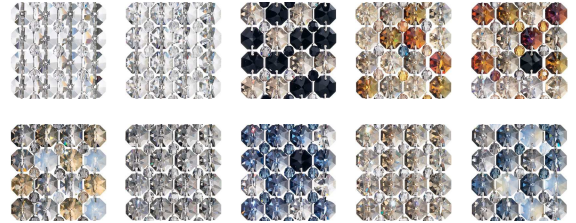

## GEOMETRIX MATRIX - SCHONBEK MTW2405

Make a bold, striking statement with Matrix, where dense clusters of crystals bedazzle streamlined shapes. Like jewels suspended in mid-air, these designs can be paired for dramatic architectural effects or used alone for a vibrant, extravagant highlight.

### OPTIONS

Spectra Crystal (A), CRYSTALS FROM SWAROVSKI (S), CRYSTALS FROM SWAROVSKI (JAG), CRYSTALS FROM SWAROVSKI (OCE), CRYSTALS FROM SWAROVSKI (BOA), CRYSTALS FROM SWAROVSKI (TRA), CRYSTALS FROM SWAROVSKI (BLA), CRYSTALS FROM SWAROVSKI (BUL), CRYSTALS FROM SWAROVSKI (TK), Azurite Crystals from Swarovski (AZU)