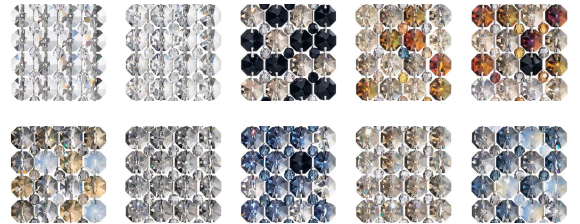

DIONYX CTC - SCHONBEK

DIC1206

Dionysus was the Olympian god of wine, vegetation, pleasure, festivity, madness and wild frenzy, symbolized by the kantharos, or drinking glass. Celebrating this sensual spirit, Dionyx is shaped into a softly rounded cylinder reminiscent of the wine glasses raised at the grape harvest. Select from an array of designs and finishes, including a 10-branched chandelier and colored Swarovski crystals.

OPTIONS

Spectra Crystal (A), CRYSTALS FROM SWAROVSKI (S), CRYSTALS FROM SWAROVSKI (JAG), CRYSTALS FROM SWAROVSKI (OCE), CRYSTALS FROM SWAROVSKI (BOA), CRYSTALS FROM SWAROVSKI (TRA), CRYSTALS FROM SWAROVSKI (BLA), CRYSTALS FROM SWAROVSKI (BUL), CRYSTALS FROM SWAROVSKI (TK), Azurite Crystals from Swarovski (AZU)

-401

MORE DIONYX CTC

DI0716	DI1619	DI1807
DI2527	DIW0807	DIT0820

SPECIFICATIONS

Width/Length:	11.5in / 29cm
↕ Height:	6in / 15cm
📏 Hang Weight:	6lbs / 2.7kg
Tier Count:	1
Light Source:	Halogen
Bulb Count:	2
Bulb Info:	(2) E26, 75 MAX, BT15**