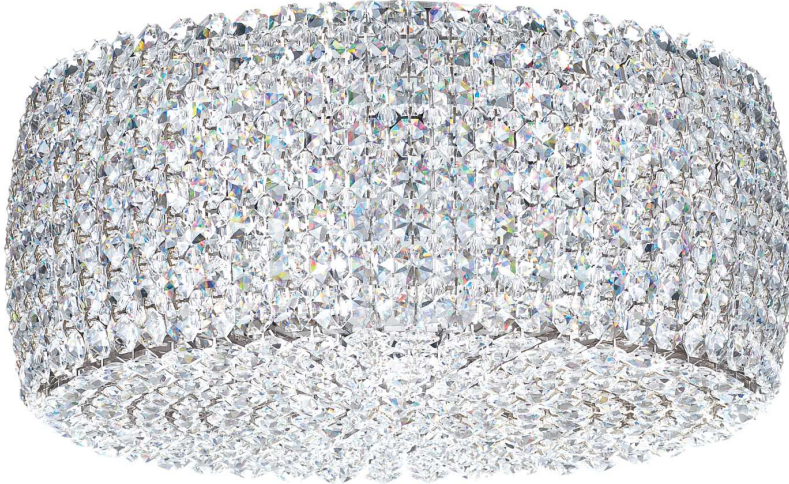

DIONYX CTC - SCHONBEK

DIC1206

Dionysus was the Olympian god of wine, vegetation, pleasure, festivity, madness and wild frenzy, symbolized by the kantharos, or drinking glass. Celebrating this sensual spirit, Dionyx is shaped into a softly rounded cylinder reminiscent of the wine glasses raised at the grape harvest. Select from an array of designs and finishes, including a 10-branched chandelier and colored Swarovski crystals.

OPTIONS

Spectra Crystal (A), CRYSTALS FROM SWAROVSKI (S), CRYSTALS FROM SWAROVSKI (JAG), CRYSTALS FROM SWAROVSKI (OCE), CRYSTALS FROM SWAROVSKI (BOA), CRYSTALS FROM SWAROVSKI (TRA), CRYSTALS FROM SWAROVSKI (BLA), CRYSTALS FROM SWAROVSKI (BUL), CRYSTALS FROM SWAROVSKI (TK), Azurite Crystals from Swarovski (AZU)

-401

MORE DIONYX CTC

DI0716	DI1619	DI1807
DI2527	DIW0807	DIT0820

SPECIFICATIONS

Width/Length:	11.5in / 29cm
↕ Height:	6in / 15cm
📏 Hang Weight:	6lbs / 2.7kg
Tier Count:	1
Light Source:	Halogen
Bulb Count:	2
Bulb Info:	(2) E26, 75 MAX, BT15**