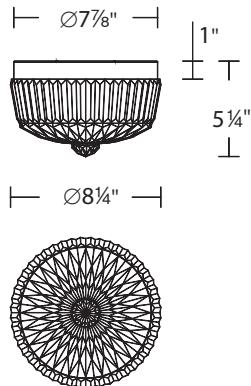

REGINA

S6808

Project:

Location:

Fixture Type:

Catalog Number:

AVAILABLE TRIM

Heritage (H)

AVAILABLE FINISHES

Polished Nickel (701)

LINE DRAWING

DESCRIPTION

Lavish and contemporary. Like Breakfast at Tiffany's, this lavish handcut crystal LED ceiling luminaire celebrates glamour of Hollywood's Golden Days with stunning illumination and decorative elegance.

SPECIFICATIONS

CRI	90
Dimming	ELV, 0-10V, TRIAC
Standards	ETL/cETL, Damp, Title 24

REPLACEMENT PARTS

- RPL-GLA-6808 - Crystal Glass

Model	Size	LED Color Temp	Finish	Voltage	Wattage	Weight	LED Lumens	Delivered Lumens
S6808	8"	3000K/3500K/4000K	Polished Nickel (701)	120-277V	24W	9 lb	2396	2178