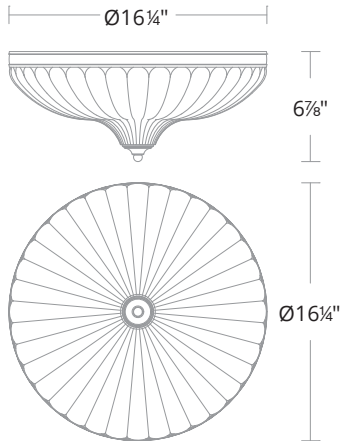

LINE DRAWING

DESCRIPTION

The baroque design celebrates classical Italian lighting with delicate ornamentation and artisanal crystal. An intricate optic European crystal shade is combined with high quality LEDs to create a luxurious ceiling mount that is both elegant and functional for any space.

FEATURES

- Built in color temperature adjustability. Switch from 3000K/3500K/4000K.
- No driver or transformer required.
- Can be mounted on ceiling or wall in all orientations

SPECIFICATIONS

CRI	90
Dimming	ELV, TRIAC
Standards	ETL/cETL, Damp, Title 24

REPLACEMENT PARTS

- RPL-GLA-6016 - Glass

Model	Size	LED Color Temp	Finish	Voltage	Wattage	Weight	LED Lumens	Delivered Lumens
S6016	16"	3000K/3500K/4000K	Aged Brass (700) Antique Nickel (704) Chrome (702)	120V	27W	19 lb	2300	2000

Example: S6016-7020