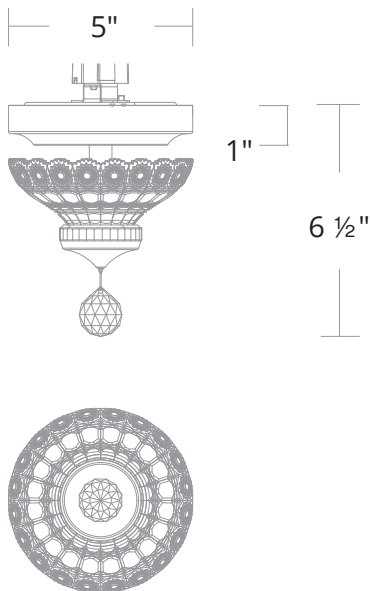

#### AVAILABLE TRIM

Heritage (H)

#### LINE DRAWING

#### REPLACEMENT PARTS

- 90565/130 - Crystal shade
- RPL-GLA-2905-FINIAL - FINIAL - Bottom Crystal

Model	Size	LED Color Temp	Finish	Voltage	Wattage	Weight	LED Lumens	Delivered Lumens
S2905	12"	3000K/3500K/4000K	Chrome (702)	120/277V	7.6W	9 lb	527	467