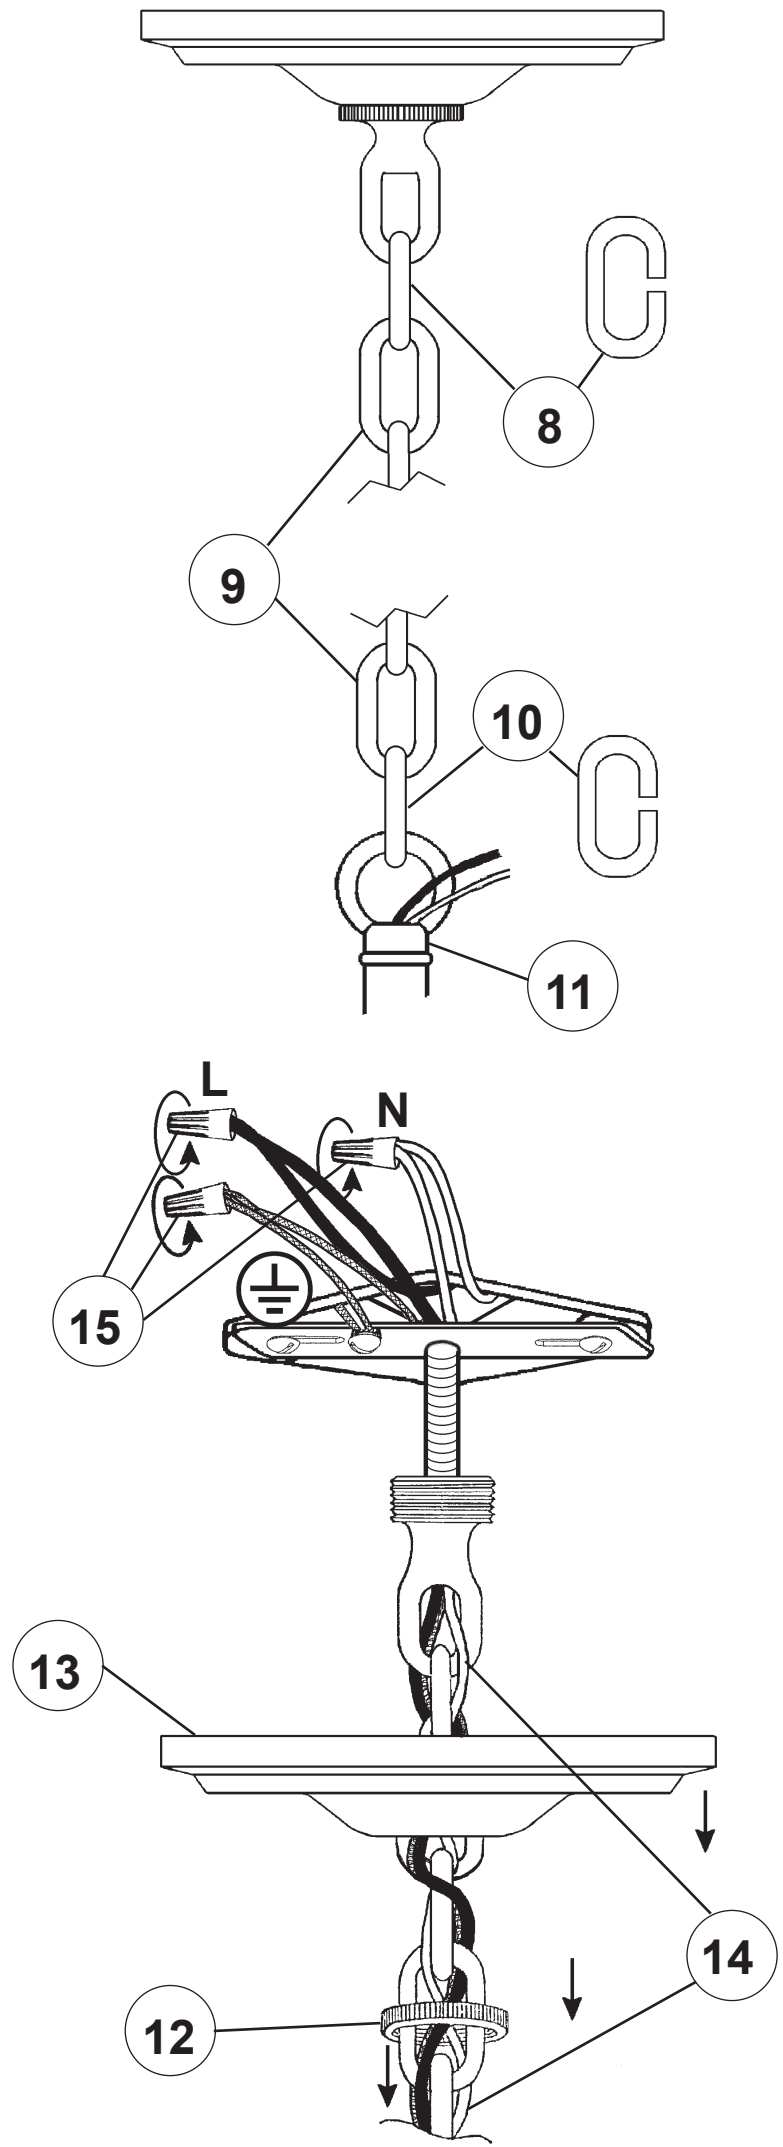

SCHONBEK

1870

ARABESQUE VX1006N-__ __H

THIS DESIGN IS THE PROPRIETARY TRADE DRESS/TRADEMARK OF SWAROVSKI LIGHTING, LTD.

6 Lights
Diameter: 31"
Height: 24"
Hanging Weight: 14lbs.

SCHONBEK

1870

MAX 60 W	110-120 V							

You will need 6 - B10
60 Watts Max

Install bulbs and be sure to
test fixture **BEFORE**
trimming.

19

90452/115/1

18

N20905-**

20