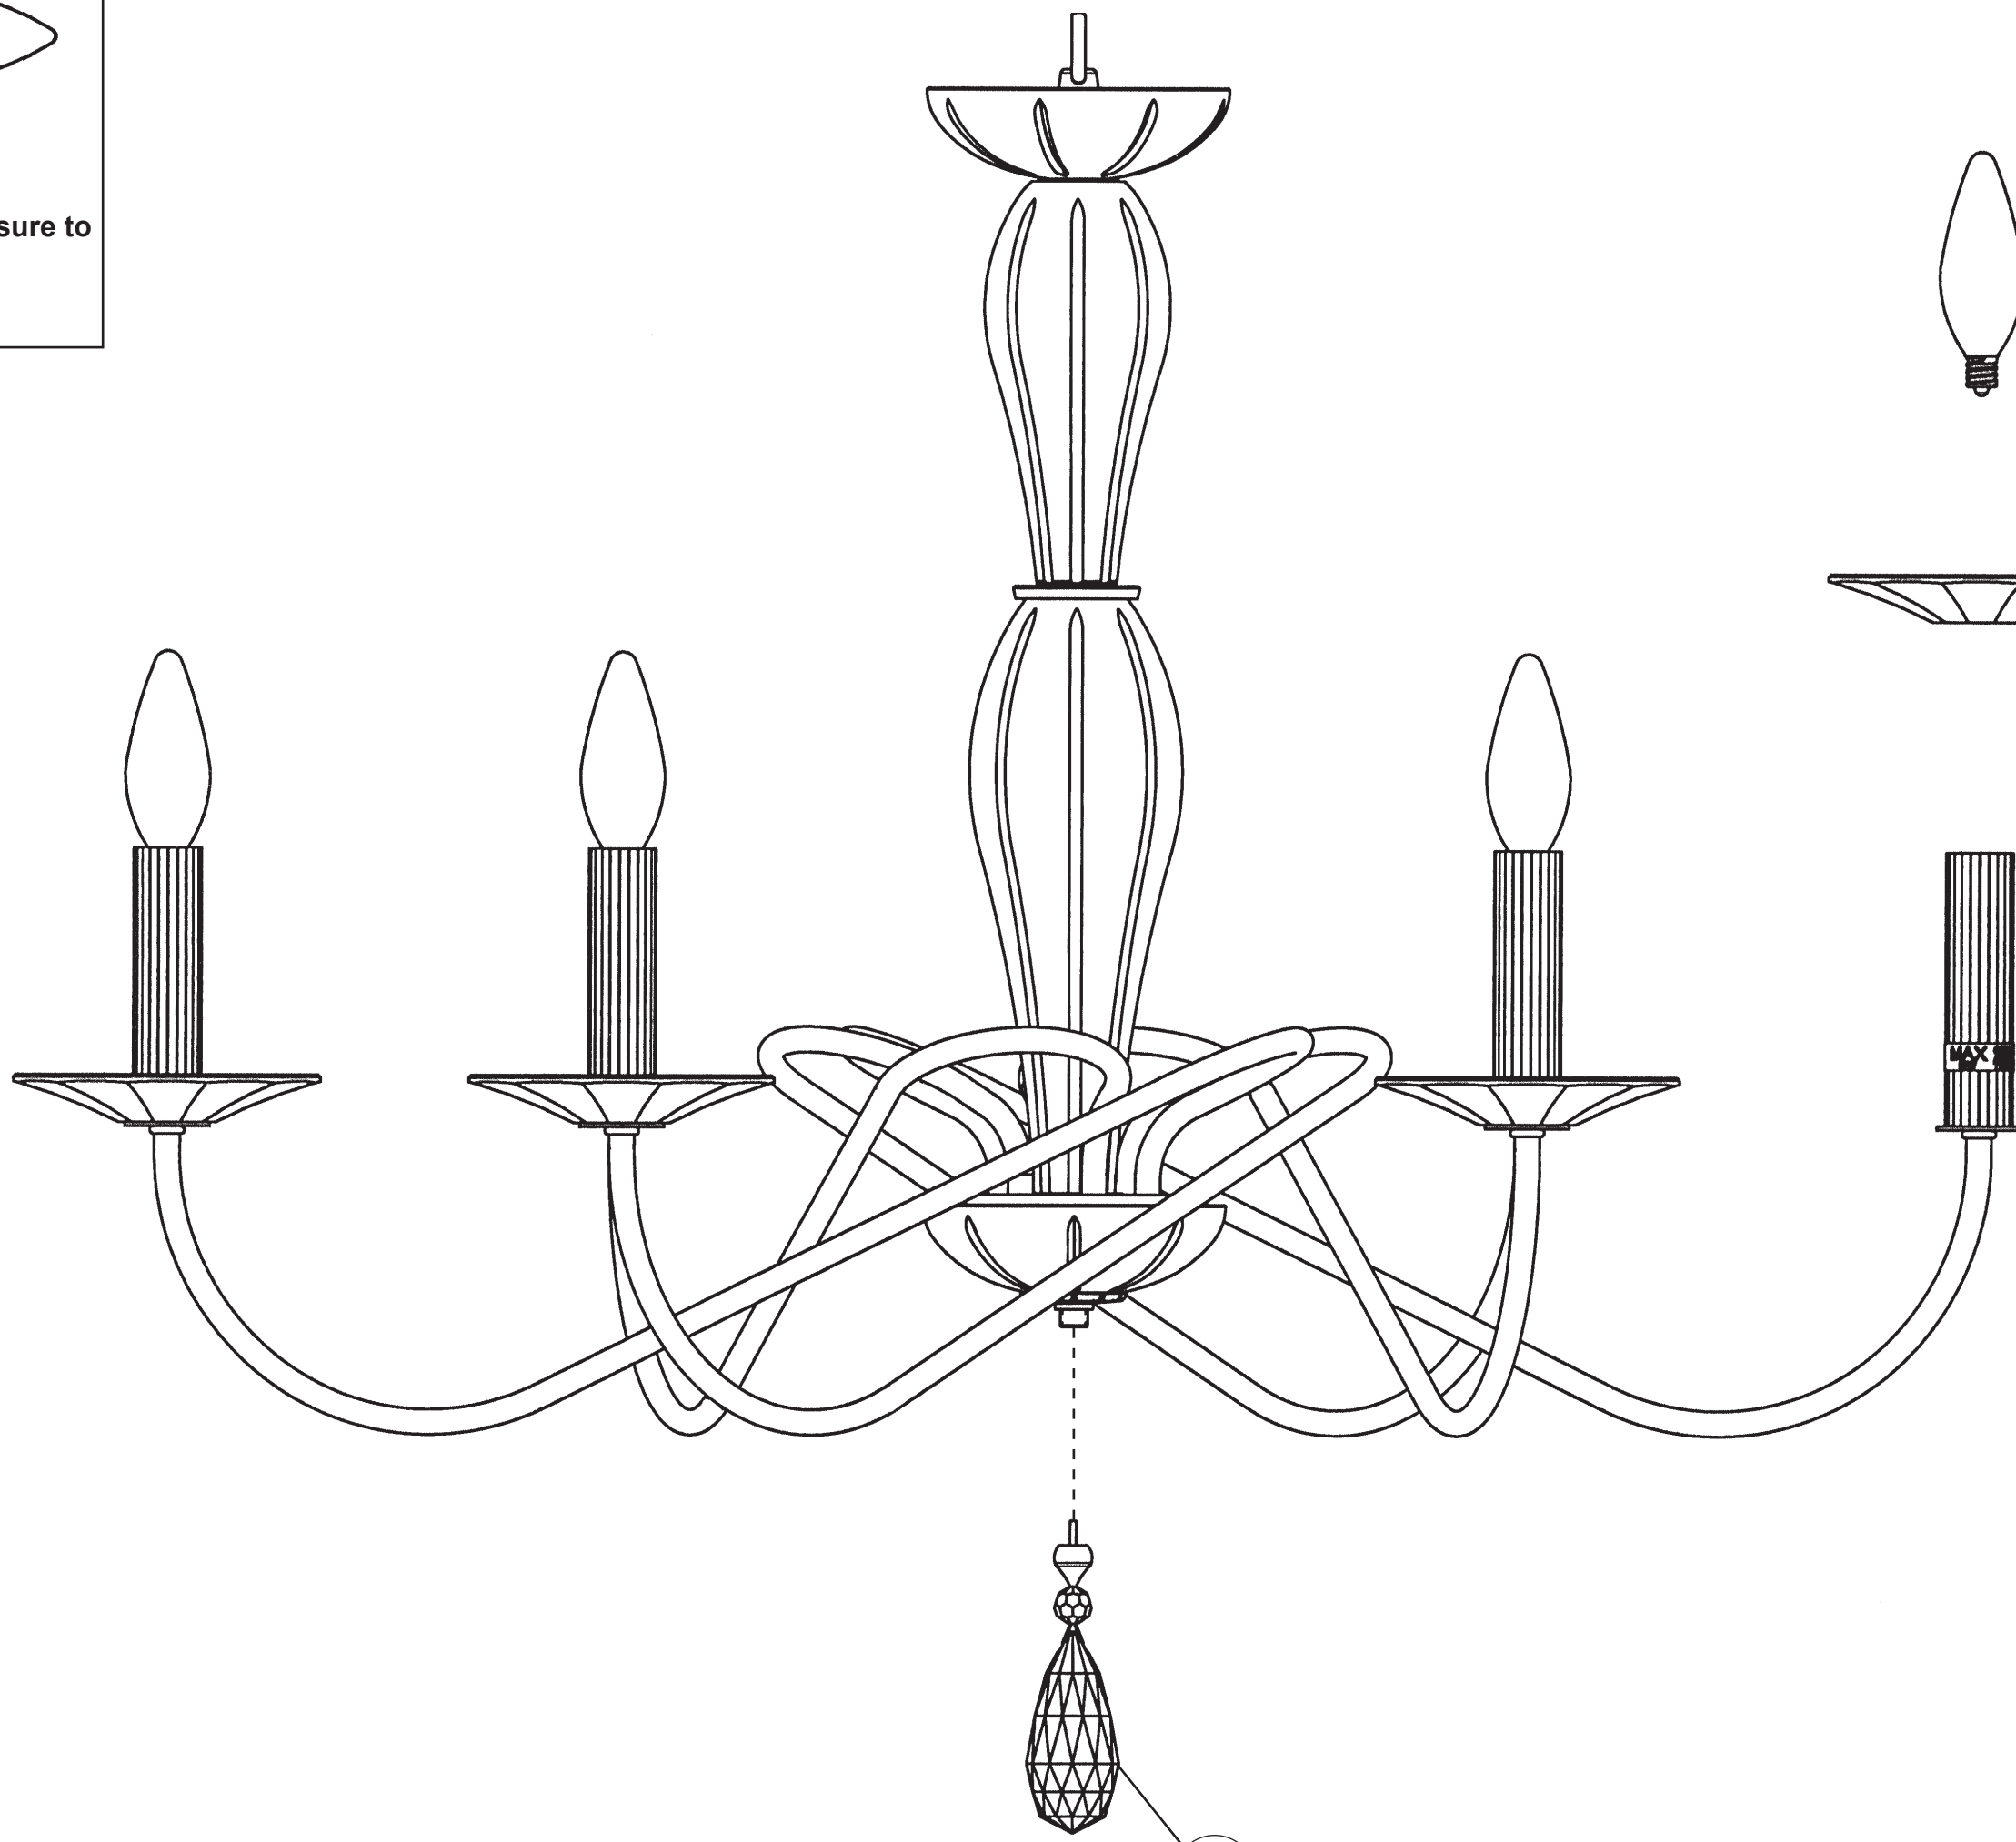

SCHONBEK

1870

ARABESQUE VX1006N-__ __H

THIS DESIGN IS THE PROPRIETARY TRADE DRESS/TRADEMARK OF SWAROVSKI LIGHTING, LTD.

6 Lights
Diameter: 31"
Height: 24"
Hanging Weight: 14lbs.

SCHONBEK

1870

MAX 60 W	110-120 V							

SCHONBEK® is a member of the Swarovski group.

WARNING:

1 Electrical Danger Turn Power Off

All electrical components must be installed by a licensed electrician in accordance with the National Electric Code and the appropriate local electrical codes.

You will need 6 - B10
60 Watts Max

Install bulbs and be sure to
test fixture **BEFORE**
trimming.

19

90452/115/1

18

N20905-**

20