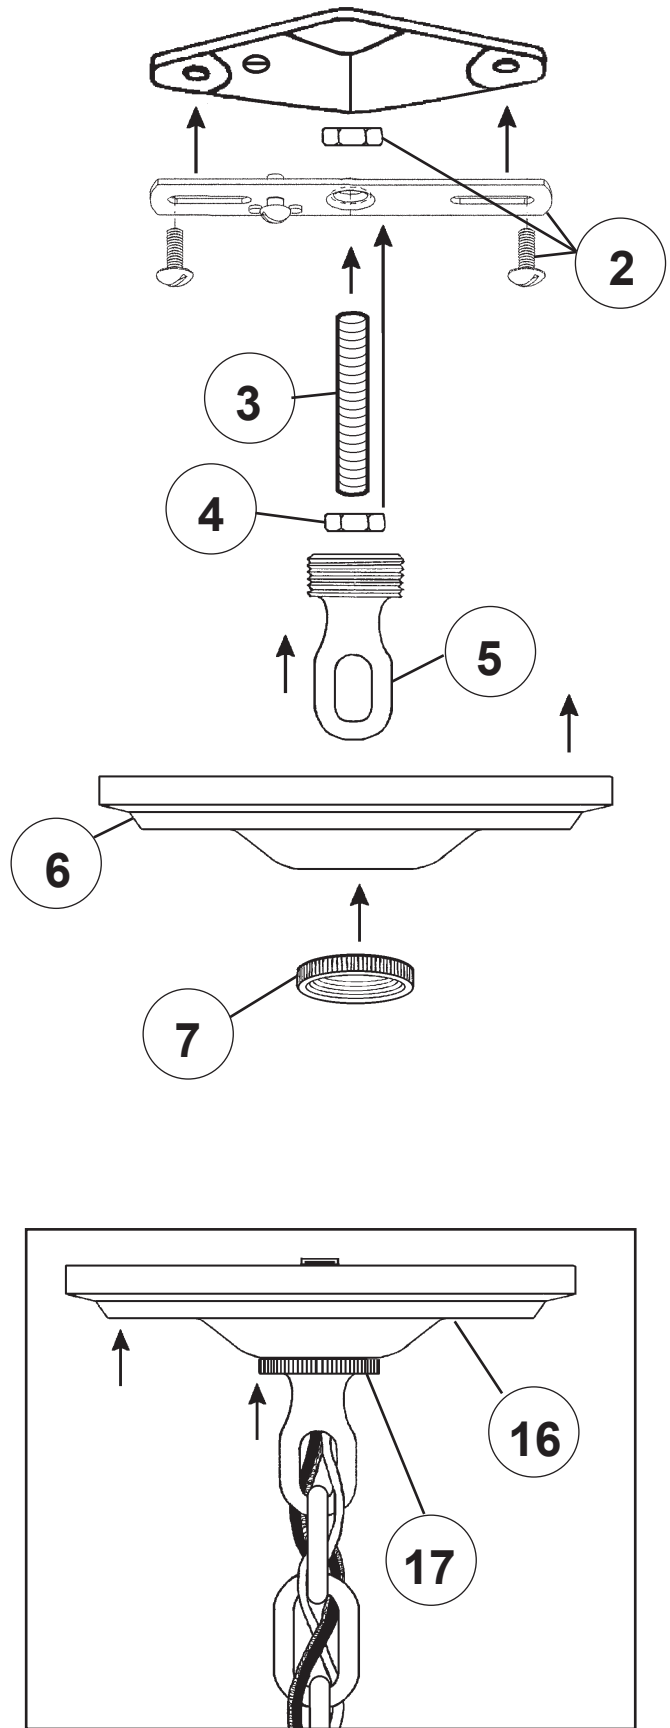

SCHONBEK

1870

ARABESQUE VX1006N-__ __H

THIS DESIGN IS THE PROPRIETARY TRADE DRESS/TRADEMARK OF SWAROVSKI LIGHTING, LTD.

6 Lights
Diameter: 31"
Height: 24"
Hanging Weight: 14lbs.

SCHONBEK

1870

MAX 60 W	110-120 V							

You will need 6 - B10
60 Watts Max

Install bulbs and be sure to
test fixture **BEFORE**
trimming.

19

90452/115/1

18

N20905-**

20