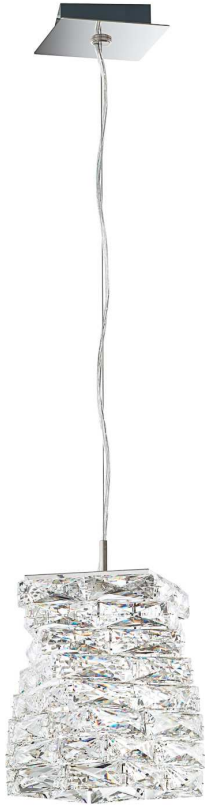

SWAROVSKI

L I G H T I N G

GLISSANDO - SWAROVSKI
STW510

OPTIONS

Crystals From Swarovski (S)

-SS1

-
- SWAROVSKI-LIGHTING.COM
 - [VIEW](#)
 - [CONNECT](#)
 - [WHERE TO BUY](#)

SPECIFICATIONS

Type:	Pendant
Width/Length:	9in / 23cm
Height:	11.5in / 29cm
Chain Length:	144in / 366cm
Hang Weight:	11lbs / 5kg
Light Source:	LED
Light Temperature:	
Bulb Count:	1
Bulb Info:	(1) 12 MAX, LED**

*Bulb Included **Bulb Not Included