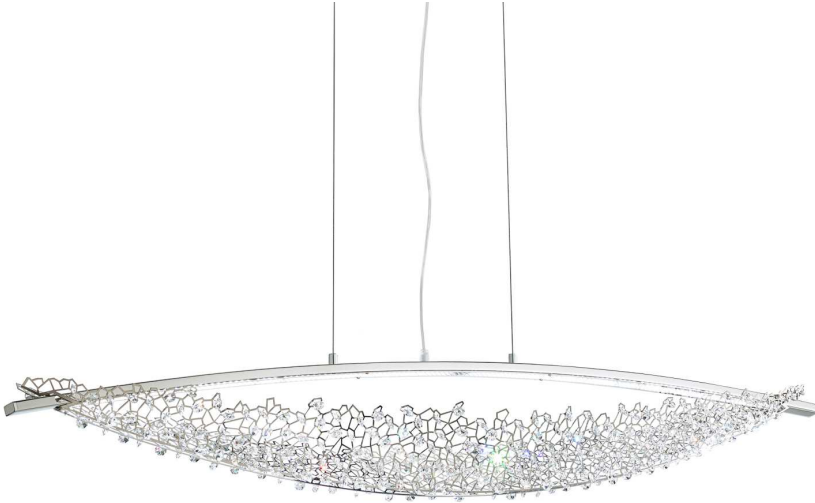

SWAROVSKI

L I G H T I N G

AMACA - SWAROVSKI SHK300

Brilliant crest shapes grace any minimalist room with their feather-light presence. A straightforward trio of cables affix to a sleek crossbar and layer industrial ease with the intrigue of a net sprinkled with up to 400 Swarovski crystals. This style amplifies the energy of a room with a deliberately simple design that accentuates any home's exquisite qualities.

OPTIONS

Crystals From Swarovski (S)

-SS1

MORE AMACA

SHK201 SHK301 SHK401
SHK501 SHK200 SHK400
SHK500

SPECIFICATIONS

Width/Length:	52in / 132cm
↕ Height:	7.5in / 19cm
↔ Depth/Extension:	7.5in / 19cm
⤵ Chain Length:	144in / 366cm
⬇️ Hang Weight:	8lbs / 3.6kg
Tier Count:	1
Light Source:	LED
Light Temperature:	3000K
Bulb Count:	2
Bulb Info:	(2) 17 MAX, LED*